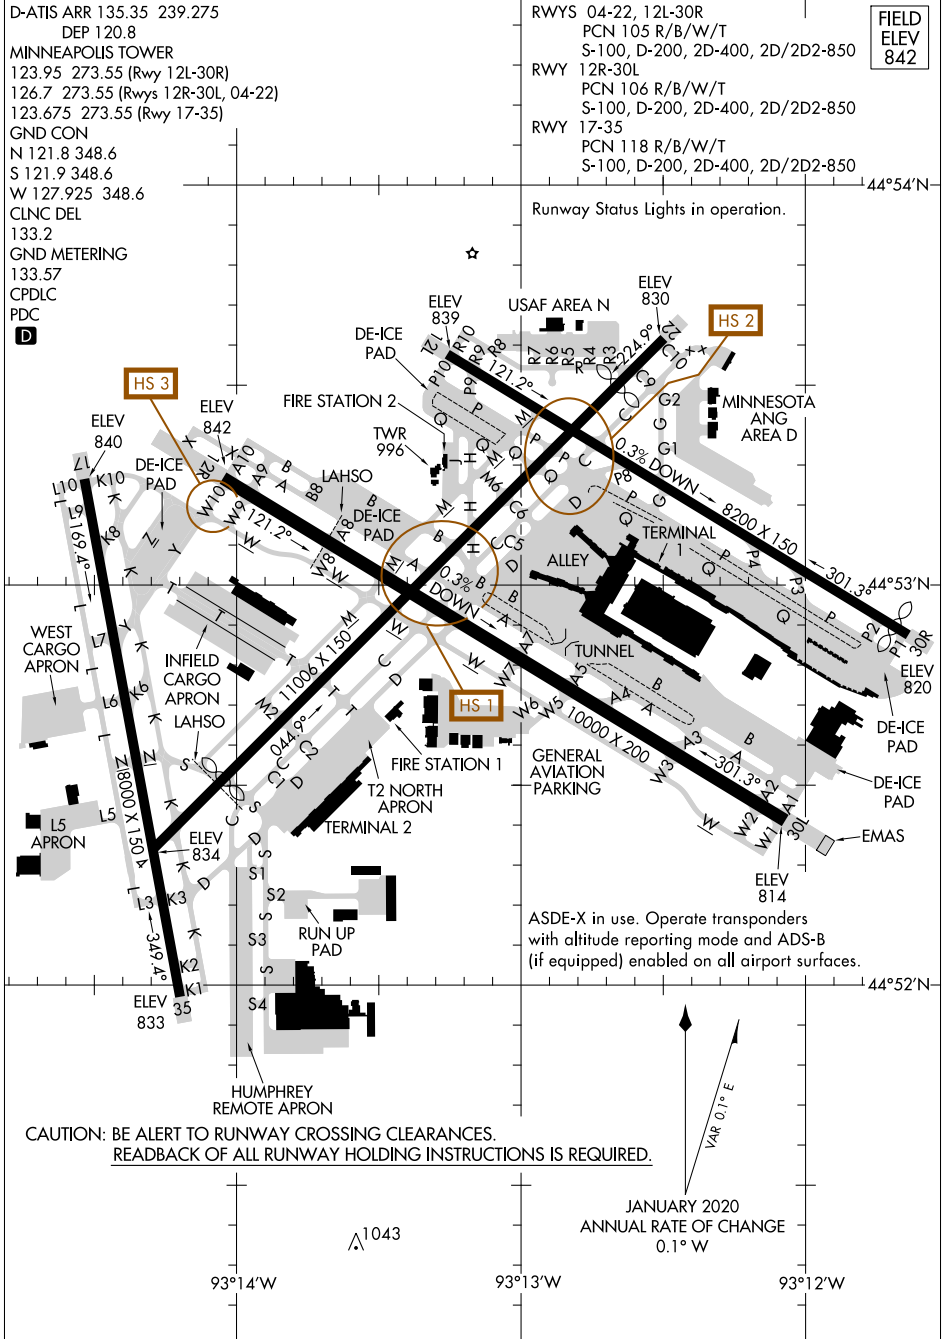

AIRPORT DIAGRAM

MINNEAPOLIS-ST PAUL INTL/WOLD-CHAMBERLAIN (MSP)

AL-264 (FAA)

MINNEAPOLIS, MINNESOTA

AIRPORT DIAGRAM

MINNEAPOLIS-ST PAUL INTL/WOLD-CHAMBERLAIN (MSP)

MINNEAPOLIS, MINNESOTA