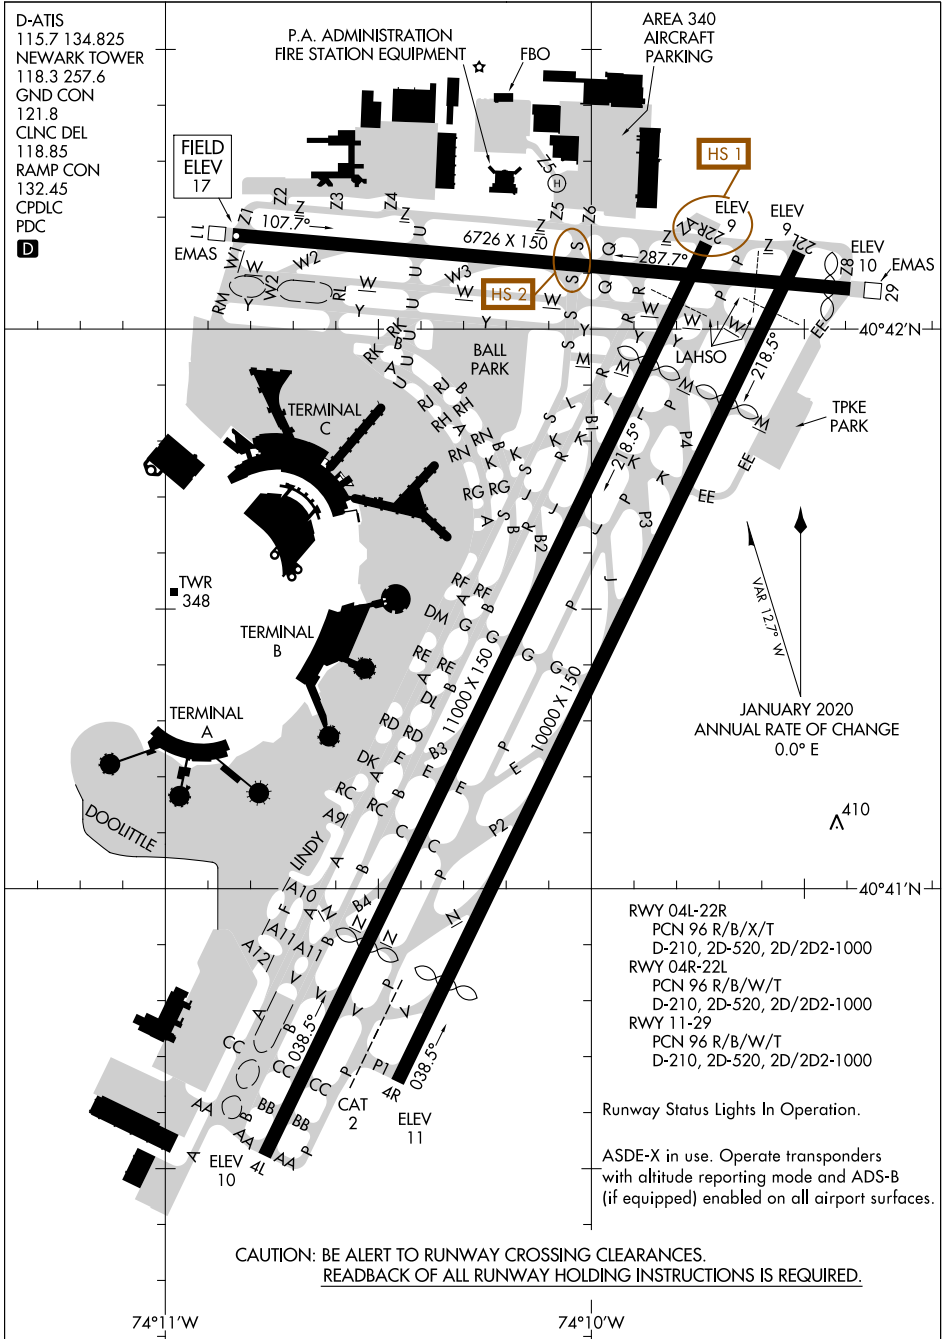

# AIRPORT DIAGRAM

AL-285 (FAA)

NEWARK LIBERTY INTL (EWR)  
NEWARK, NEW JERSEY

NE-2, 07 OCT 2021 to 04 NOV 2021

NE-2, 07 OCT 2021 to 04 NOV 2021