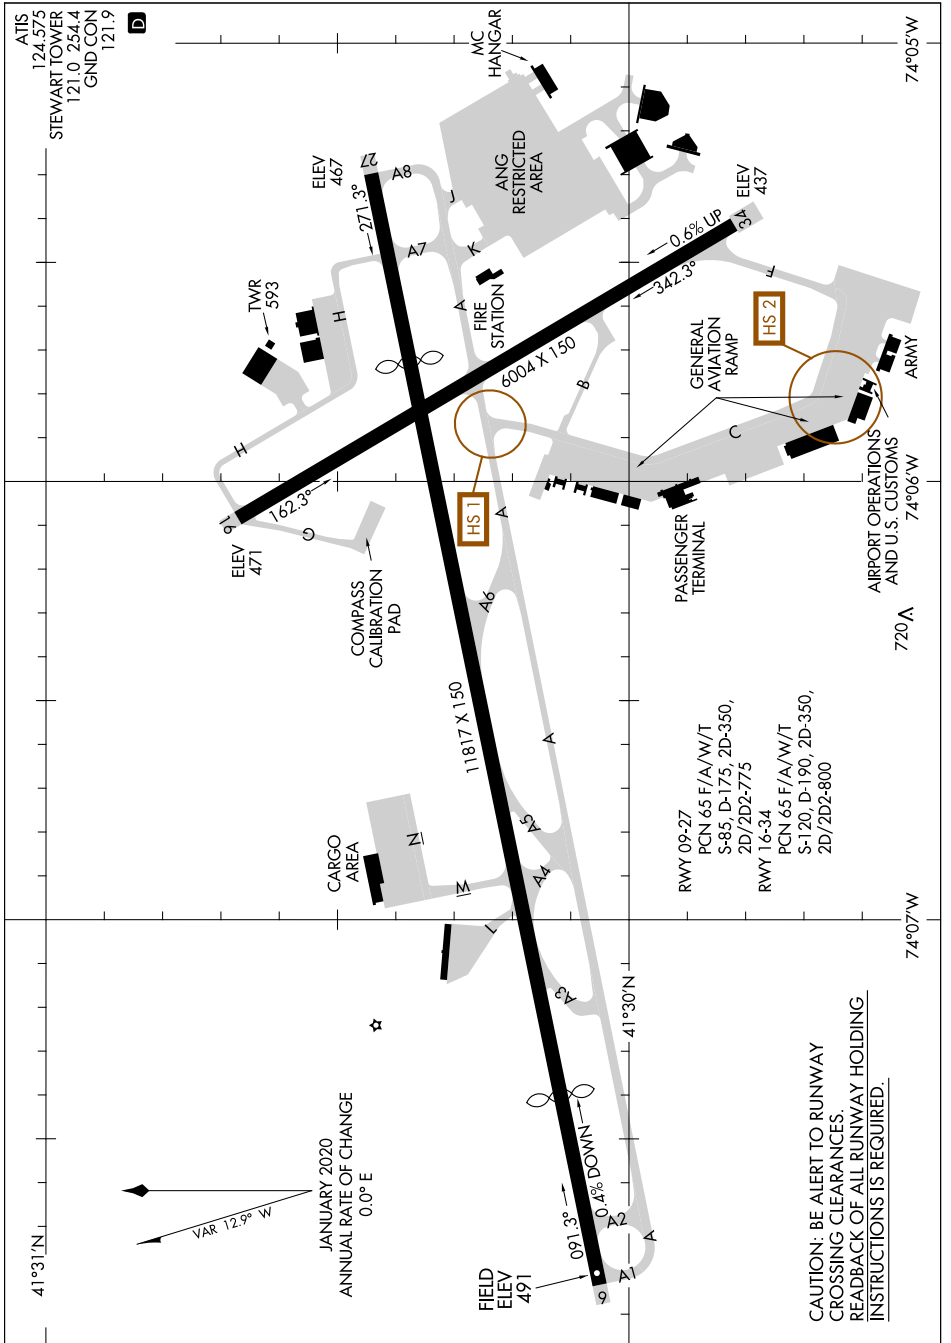

# AIRPORT DIAGRAM

NEW YORK STEWART INTL (SWF)  
NEW YORK, NEW YORK

AL-450 (FAA)

NE-2, 07 OCT 2021 to 04 NOV 2021

NE-2, 07 OCT 2021 to 04 NOV 2021

# AIRPORT DIAGRAM

NEW YORK, NEW YORK  
NEW YORK STEWART INTL (SWF)

CAUTION: BE ALERT TO RUNWAY CROSSING CLEARANCES. REBACK OF ALL RUNWAY HOLDING INSTRUCTIONS IS REQUIRED.