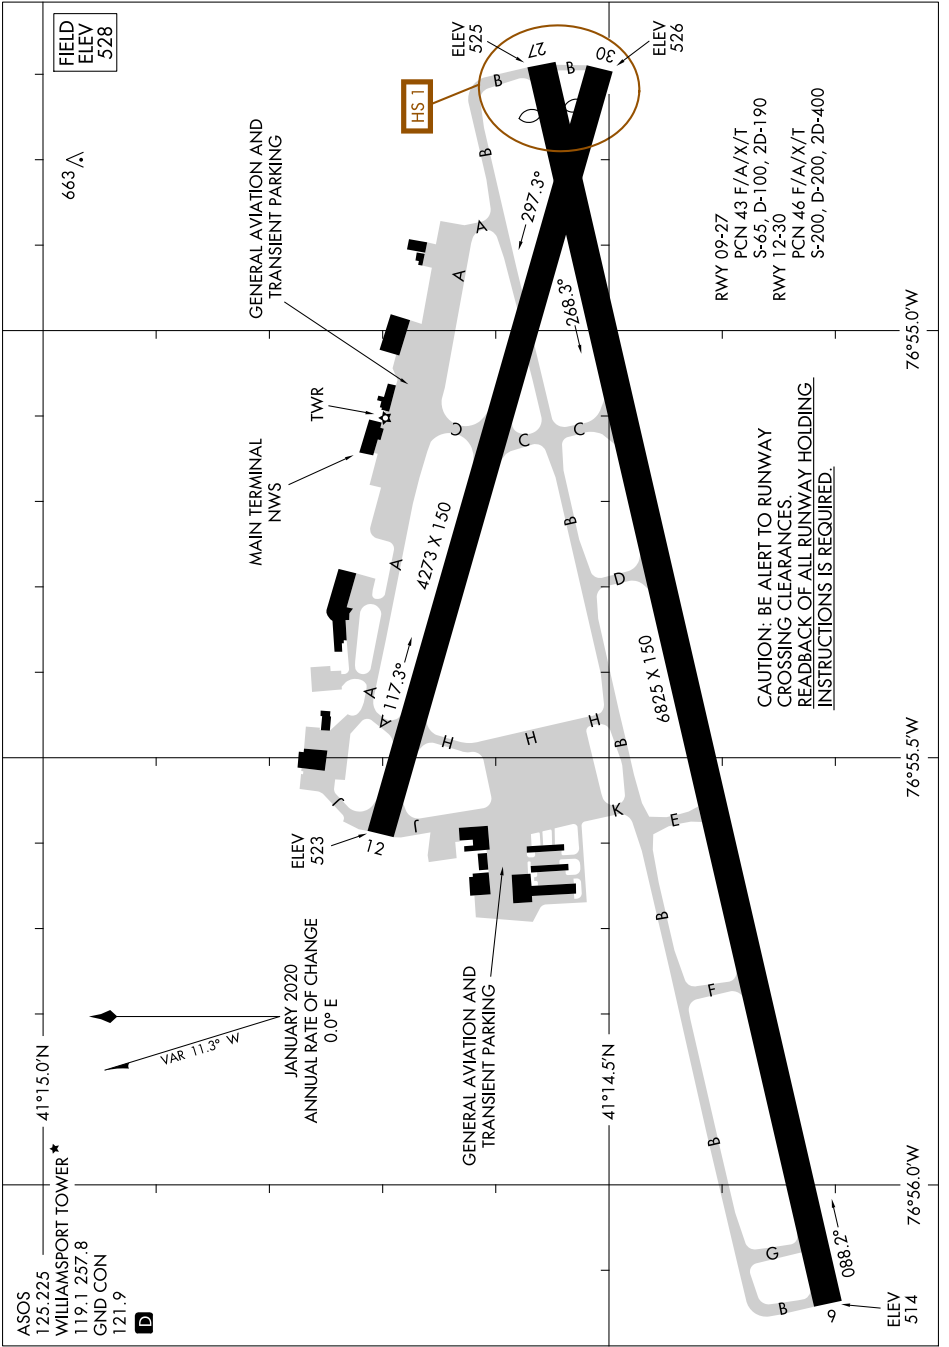

AIRPORT DIAGRAM

AL-457 (FAA)

WILLIAMSPORT RGNL (IPT)
WILLIAMSPORT, PENNSYLVANIA

NE-4, 07 OCT 2021 to 04 NOV 2021

76°55.0'W

76°55.5'W

76°56.0'W

NE-4, 07 OCT 2021 to 04 NOV 2021

AIRPORT DIAGRAM

WILLIAMSPORT, PENNSYLVANIA
WILLIAMSPORT RGNL (IPT)