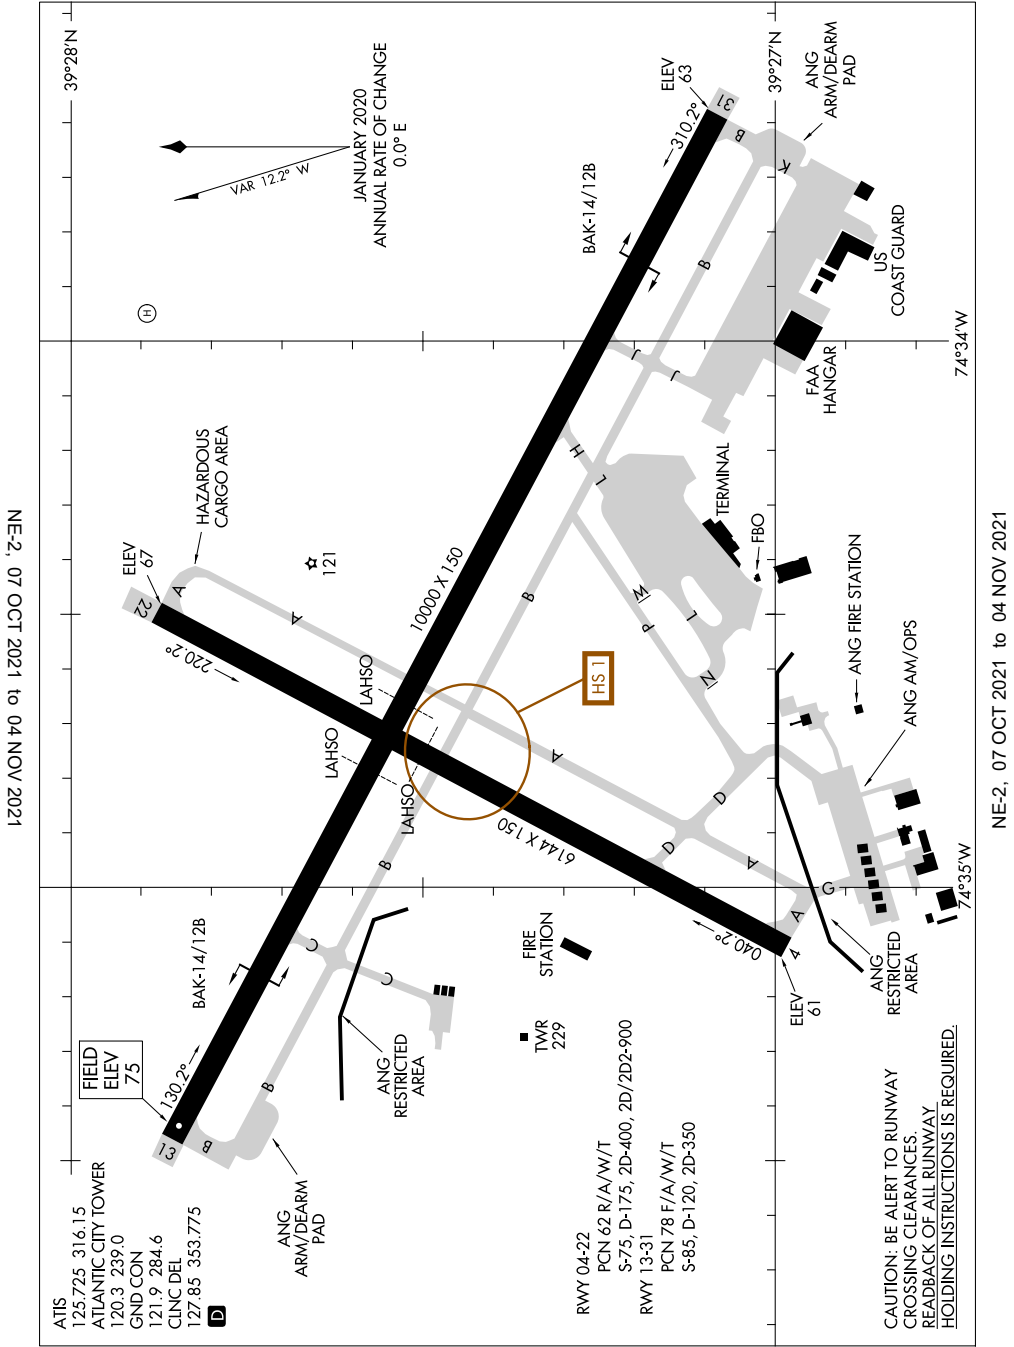

AIRPORT DIAGRAM

AL-669 (FAA)

ATLANTIC CITY INTL (ACY)
ATLANTIC CITY, NEW JERSEY

NE-2, 07 OCT 2021 to 04 NOV 2021

NE-2, 07 OCT 2021 to 04 NOV 2021

AIRPORT DIAGRAM

ATLANTIC CITY, NEW JERSEY
ATLANTIC CITY INTL (ACY)