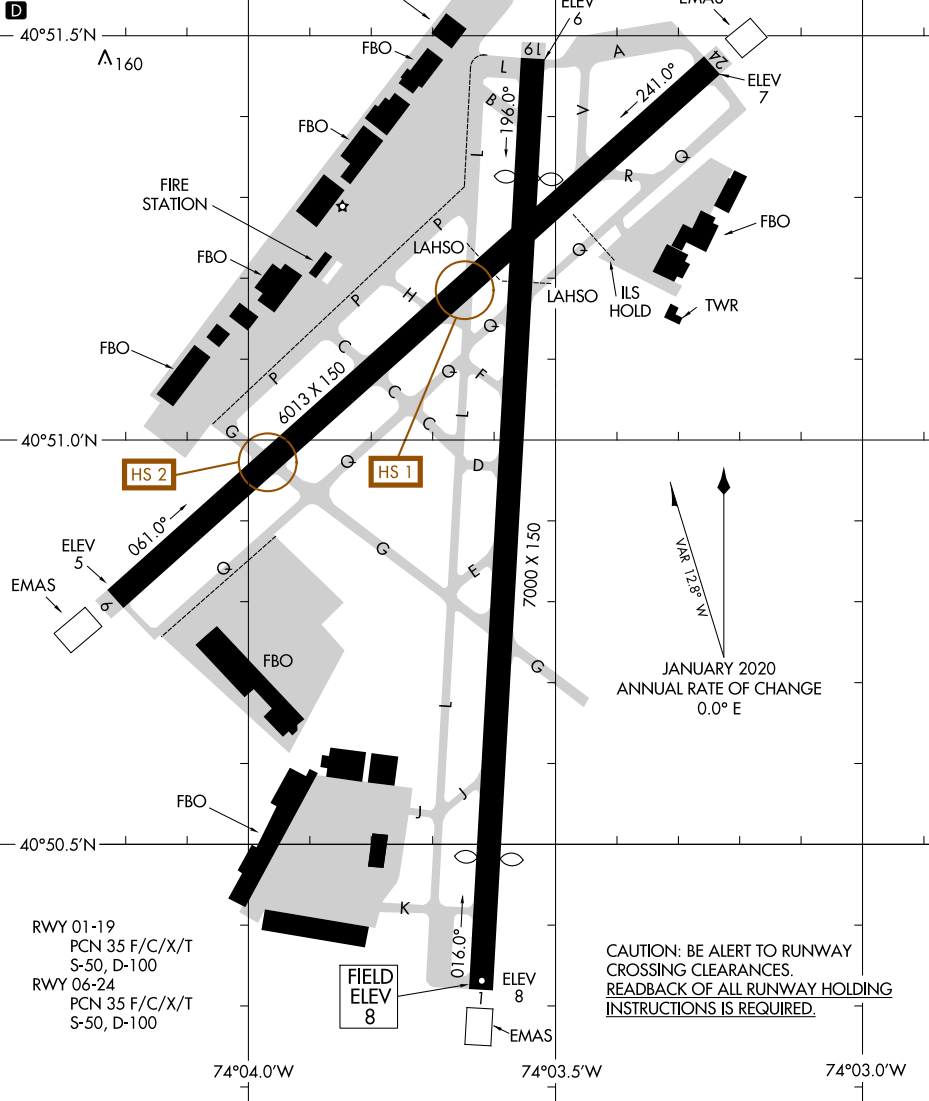

# AIRPORT DIAGRAM

AL-890 (FAA)

TETERBORO (TEB)  
TETERBORO, NEW JERSEY

D-ATIS  
114.2 132.85  
TETERBORO TOWER  
119.5  
GND CON  
121.9  
CLNC DEL  
128.05  
RAMP CON  
120.675  
CPDLC  
PDC

NE-2, 07 OCT 2021 to 04 NOV 2021

NE-2, 07 OCT 2021 to 04 NOV 2021

RWY 01-19  
PCN 35 F/C/X/T  
S-50, D-100  
RWY 06-24  
PCN 35 F/C/X/T  
S-50, D-100

CAUTION: BE ALERT TO RUNWAY CROSSING CLEARANCES.  
READBCK OF ALL RUNWAY HOLDING INSTRUCTIONS IS REQUIRED.