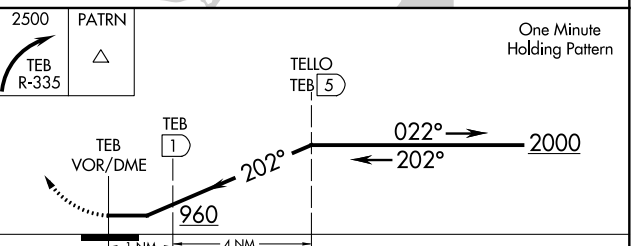

TDZ/CL Rwy 6 and 19
HIRL Rwy 1-19 and 6-24
REIL Rwy 1, 6, 19 and 24

CATEGORY	A	B	C	D
⬢ CIRCLING	800-1 792 (800-1)	800-1¼ 792 (800-1¼)	820-2½ 812 (900-2½)	1040-3 1032 (1100-3)