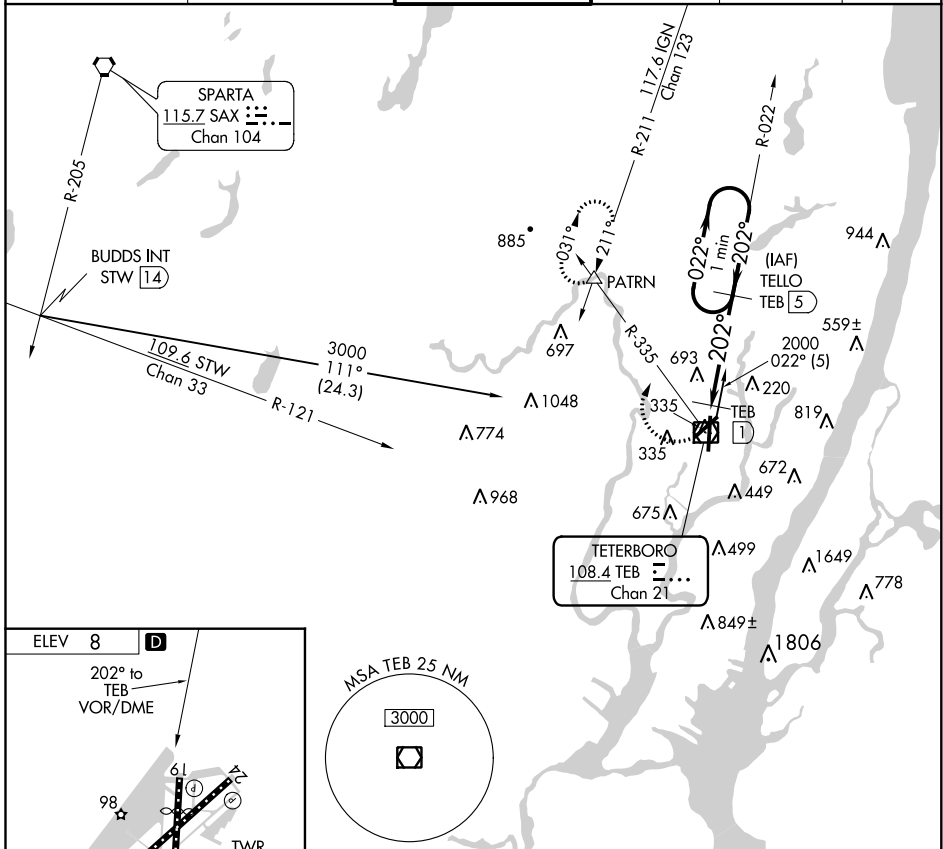

VOR/DME TEB 108.4 Chan 21	APP CRS 202°	Rwy Idg TDZE Apt Elev	N/A N/A 8
--	------------------------	--------------------------	--------------------------------------

VOR/DME-B

TETERBORO (TEB)

⚠ Circling NA for Cats B, C and D NW of Rwy 6 and 19. When Circling to Rwy 24 at night, operational VGSI required, remain on or above VGSI glidepath until threshold.

⚠ MISSED APPROACH: Climbing right turn to 2500 on TEB R-335 to PATRN INT and hold.

D-ATIS 114.2 132.85	NEW YORK APP CON 127.6 379.9	TETERBORO TOWER 119.5	GND CON 121.9	CLNC DEL 128.05	CPDLC
-------------------------------	--	---------------------------------	-------------------------	---------------------------	-------

NE-2, 07 OCT 2021 to 04 NOV 2021

NE-2, 07 OCT 2021 to 04 NOV 2021

TDZ/CL Rwy 6 and 19
HIRL Rwy 1-19 and 6-24
REIL Rwy 1, 6, 19 and 24

CATEGORY	A	B	C	D
⬢ CIRCLING	800-1 792 (800-1)	800-1¼ 792 (800-1¼)	820-2½ 812 (900-2½)	1040-3 1032 (1100-3)