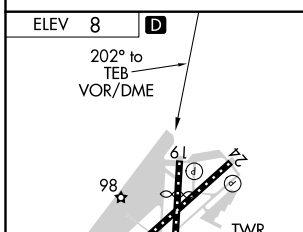

VOR/DME TEB 108.4 Chan 21	APP CRS 202°	Rwy Idg TDZE Apt Elev	N/A N/A 8
--	------------------------	--------------------------	--------------------------------------

VOR/DME-B

TETERBORO (TEB)

⚠ Circling NA for Cats B, C and D NW of Rwy 6 and 19. When Circling to Rwy 24 at night, operational VGSI required, remain on or above VGSI glidepath until threshold.

⚠ MISSED APPROACH: Climbing right turn to 2500 on TEB R-335 to PATRN INT and hold.

D-ATIS 114.2 132.85	NEW YORK APP CON 127.6 379.9	TETERBORO TOWER 119.5	GND CON 121.9	CLNC DEL 128.05	CPDLC
-------------------------------	--	---------------------------------	-------------------------	---------------------------	-------

NE-2, 07 OCT 2021 to 04 NOV 2021

NE-2, 07 OCT 2021 to 04 NOV 2021

TDZ/CL Rwy 6 and 19
HIRL Rwy 1-19 and 6-24
REIL Rwy 1, 6, 19 and 24

CATEGORY	A	B	C	D
⬢ CIRCLING	800-1 792 (800-1)	800-1¼ 792 (800-1¼)	820-2½ 812 (900-2½)	1040-3 1032 (1100-3)