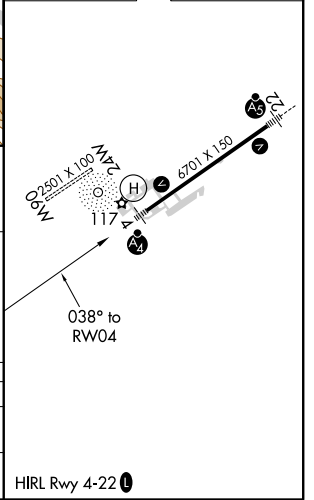

ELEV 84	TDZE 78