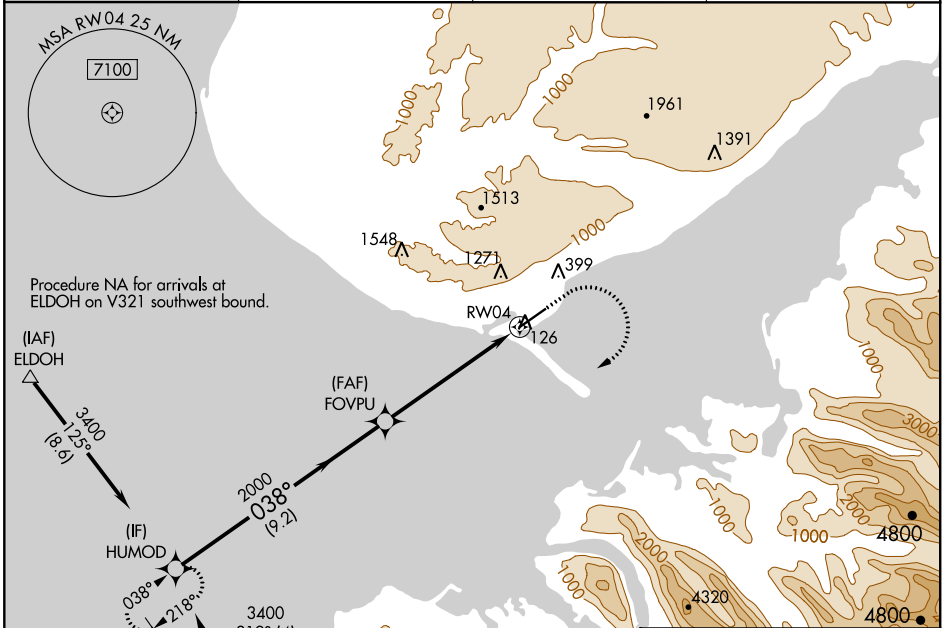

WAAS CH 86302 W04A	APP CRS 038°	Rwy Idg TDZE 78 Apt Elev 84	6701

RNAV (GPS) Z RWY 4

HOMER (HOM) (PAHO)

RNP APCH.	MALSF	MISSED APPROACH: Climb to 500 then climbing right turn to 3500 direct HUMOD and hold.
▼ For uncompensated Baro-VNAV systems, LNAV/VNAV NA below -21°C or above 54°C. Inop table does not apply to LPV all Cats.		

AFIS 135.65	ANCHORAGE CENTER 125.9 270.3	HOMER RADIO 123.6 (CTAF)	UNICOM 122.7 123.0 123.05