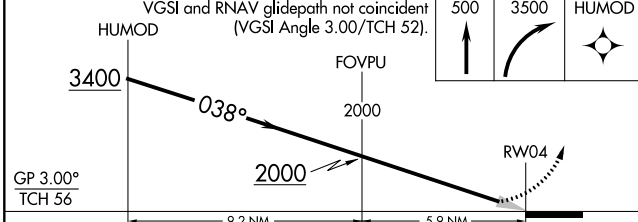

WAAS CH 86302 W04A	APP CRS 038°	Rwy Idg TDZE 78 Apt Elev 84	6701

RNAV (GPS) Z RWY 4

HOMER (HOM) (PAHO)

RNP APCH.	MALSF	MISSED APPROACH: Climb to 500 then climbing right turn to 3500 direct HUMOD and hold.
▼ For uncompensated Baro-VNAV systems, LNAV/VNAV NA below -21°C or above 54°C. Inop table does not apply to LPV all Cats.		

AFIS 135.65	ANCHORAGE CENTER 125.9 270.3	HOMER RADIO 123.6 (CTAF)	UNICOM 122.7 123.0 123.05