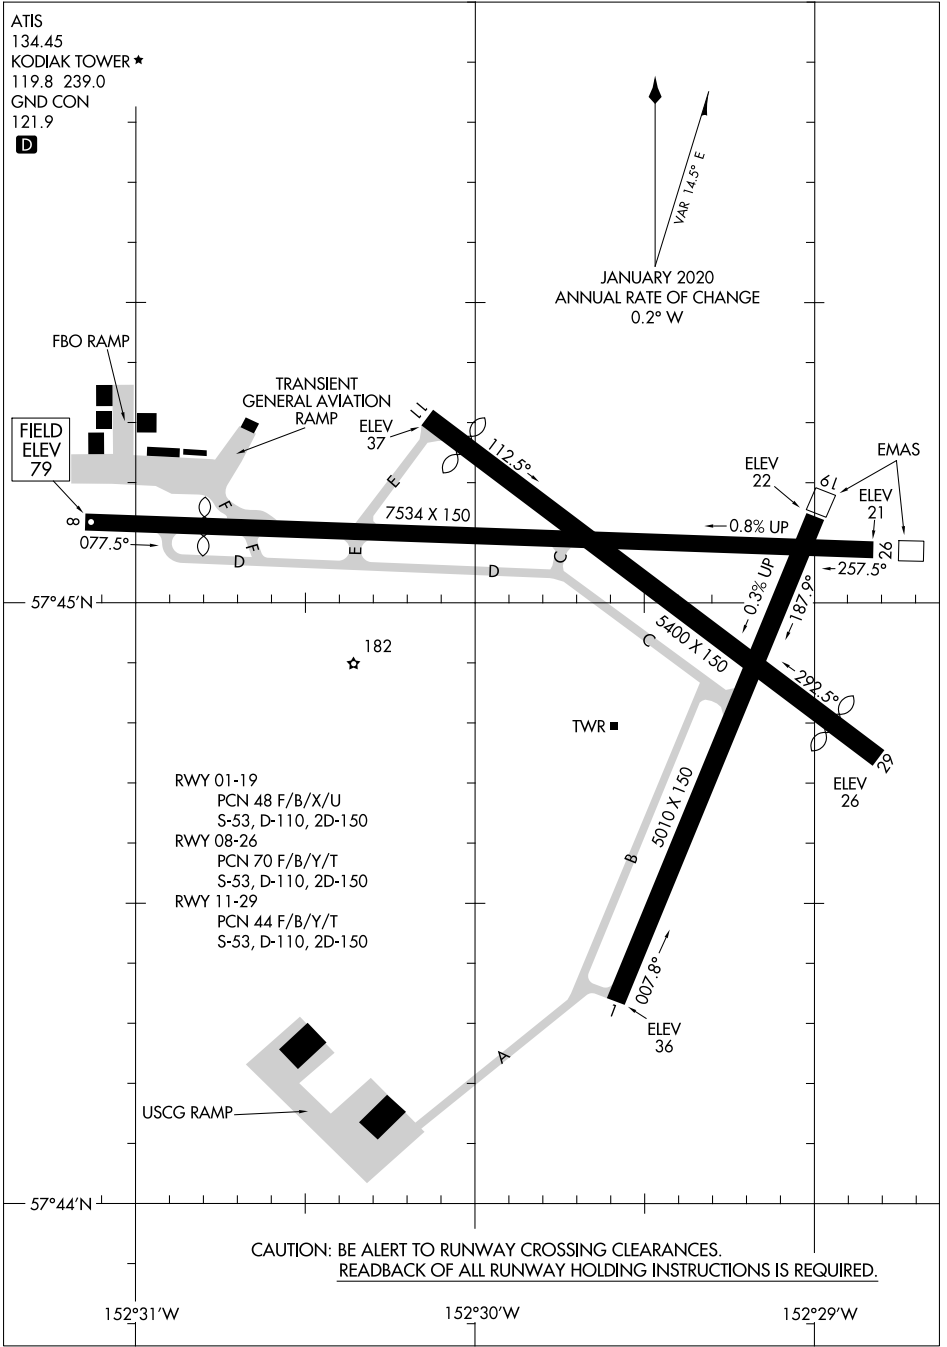

ATIS
 134.45
 KODIAK TOWER ★
 119.8 239.0
 GND CON
 121.9
D

↑
 VAR 1.45° E
 JANUARY 2020
 ANNUAL RATE OF CHANGE
 0.2° W

AK, 07 OCT 2021 to 02 DEC 2021

AK, 07 OCT 2021 to 02 DEC 2021

CAUTION: BE ALERT TO RUNWAY CROSSING CLEARANCES.
 READBACK OF ALL RUNWAY HOLDING INSTRUCTIONS IS REQUIRED.