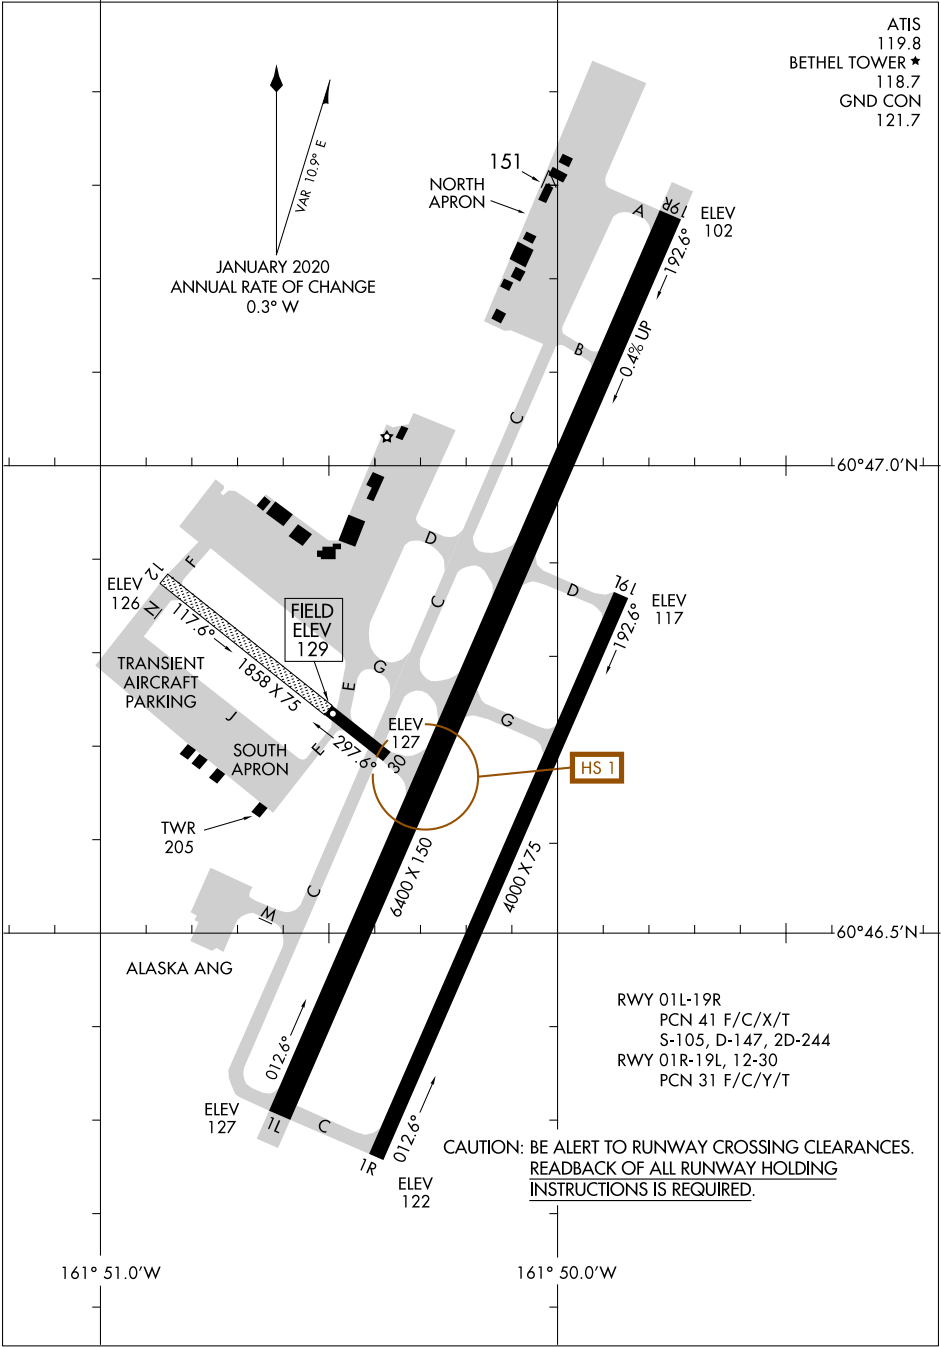

AIRPORT DIAGRAM

AL-5001 (FAA)

BETHEL (BET)(PABE)
BETHEL, ALASKA

ATIS 119.8
 BETHEL TOWER ★ 118.7
 GND CON 121.7

AK, 07 OCT 2021 to 02 DEC 2021

AK, 07 OCT 2021 to 02 DEC 2021

AIRPORT DIAGRAM

BETHEL, ALASKA
BETHEL (BET)(PABE)