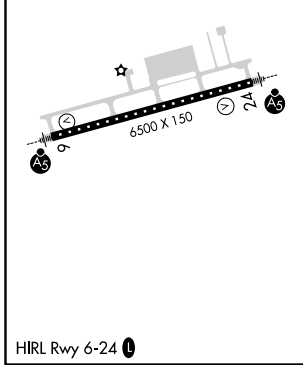

VOR/DME SCC	APP CRS	Rwy Idg	6500
113.9	238°	TDZE	66
Chan 86		Apt Elev	67

VOR Y RWY 24

DEADHORSE (SCC) (PASC)

	MISSED APPROACH: Climb to 1500 then climbing right turn to 2000 direct SCC VOR/DME and hold, continue climb-in-hold to 2000.	
	AFIS	ANCHORAGE CENTER
118.4	134.4 370.9	DEADHORSE RADIO
		123.6 (CTAF)

CATEGORY	A	B	C	D
S-24	580/24	514 (600-½)	580/55	514 (600-1)
C CIRCLING	580-1	513 (600-1)	580-1½ 513 (600-1½)	620-2 553 (600-2)

AK, 07 OCT 2021 to 02 DEC 2021

AK, 07 OCT 2021 to 02 DEC 2021