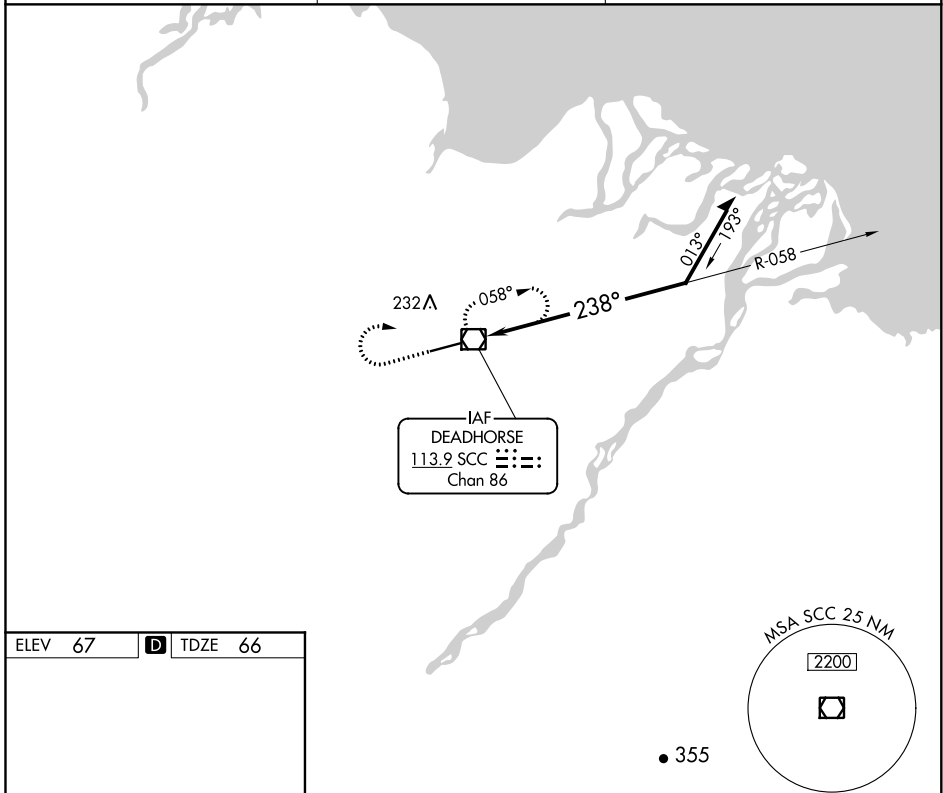

VOR/DME SCC	APP CRS	Rwy Idg	6500
113.9	238°	TDZE	66
Chan 86		Apt Elev	67

VOR Y RWY 24

DEADHORSE (SCC) (PASC)

	MISSED APPROACH: Climb to 1500 then climbing right turn to 2000 direct SCC VOR/DME and hold, continue climb-in-hold to 2000.	
	AFIS	ANCHORAGE CENTER
118.4	134.4 370.9	DEADHORSE RADIO
		123.6 (CTAF)

CATEGORY	A	B	C	D
S-24	580/24	514 (600-½)	580/55	514 (600-1)
C CIRCLING	580-1	513 (600-1)	580-1½ 513 (600-1½)	620-2 553 (600-2)

AK, 07 OCT 2021 to 02 DEC 2021

AK, 07 OCT 2021 to 02 DEC 2021