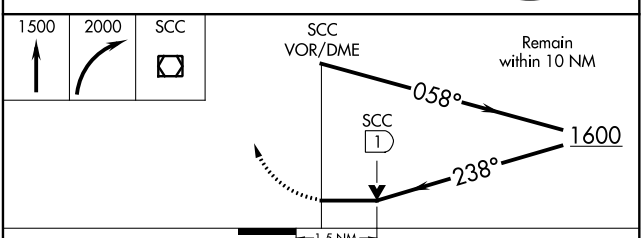

VOR/DME SCC	APP CRS	Rwy Idg	6500
113.9	238°	TDZE	66
Chan 86		Apt Elev	67

VOR Y RWY 24

DEADHORSE (SCC) (PASC)

	MISSED APPROACH: Climb to 1500 then climbing right turn to 2000 direct SCC VOR/DME and hold, continue climb-in-hold to 2000.	
	AFIS	ANCHORAGE CENTER
118.4	134.4 370.9	DEADHORSE RADIO
		123.6 (CTAF)

CATEGORY	A	B	C	D
S-24	580/24	514 (600-½)	580/55	514 (600-1)
C CIRCLING	580-1	513 (600-1)	580-1½ 513 (600-1½)	620-2 553 (600-2)

AK, 07 OCT 2021 to 02 DEC 2021

AK, 07 OCT 2021 to 02 DEC 2021