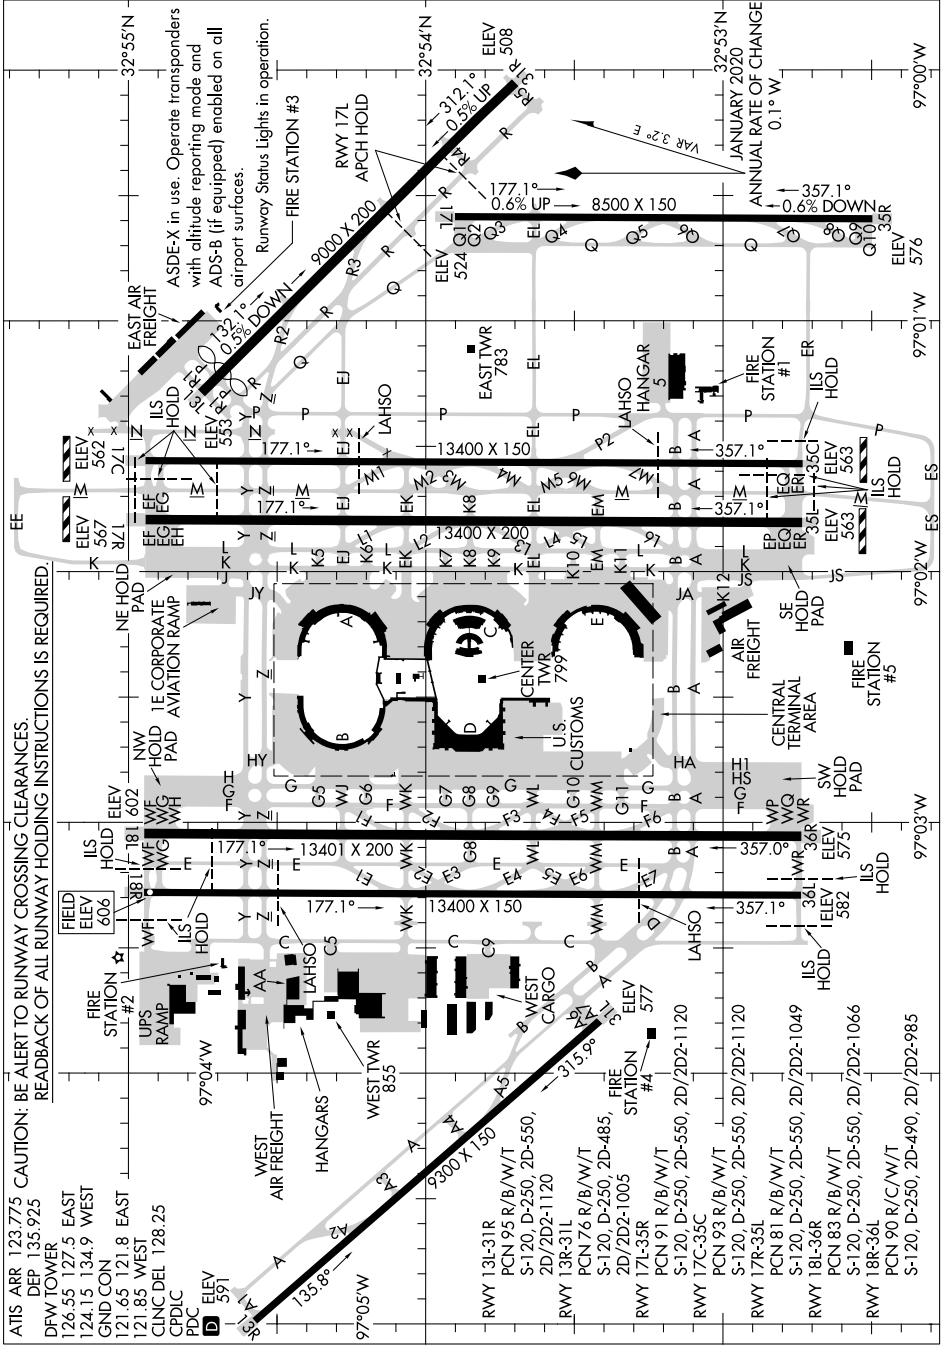

AIRPORT DIAGRAM

AL-6039 (FAA)

DALLAS-FORT WORTH INTL (DFW)

DALLAS-FORT WORTH, TEXAS

SC-2, 07 OCT 2021 to 04 NOV 2021

SC-2, 07 OCT 2021 to 04 NOV 2021

AIRPORT DIAGRAM

DALLAS-FORT WORTH, TEXAS