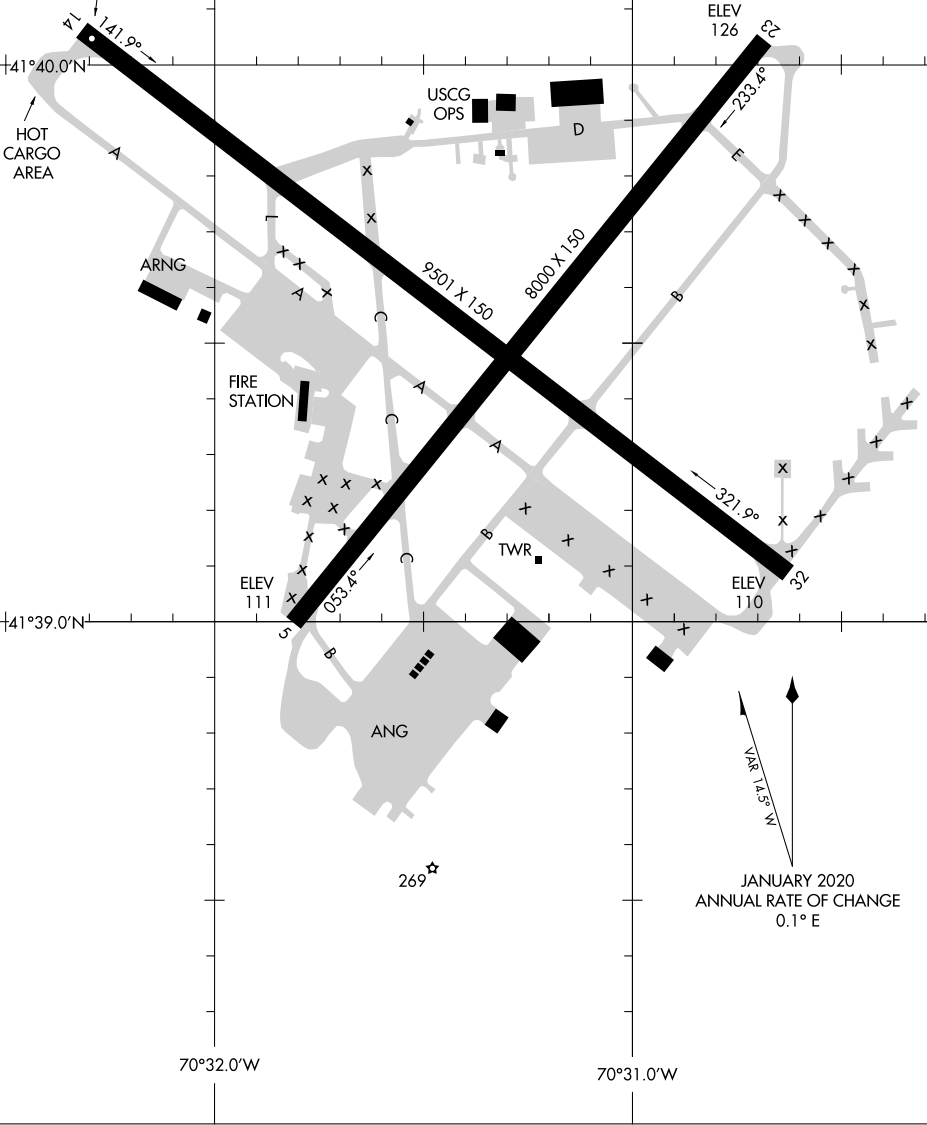

20310

# AIRPORT DIAGRAM

CAPE COD COAST GUARD AIR STATION (F/MH)  
AL-10362 (FAA)  
FALMOUTH, MASSACHUSETTS

ATIS  
120.475 236.825  
COAST GUARD TOWER  
128.425 291.1  
GND CON  
124.15 275.8

**CAUTION: BE ALERT TO RUNWAY CROSSING CLEARANCES.  
READBACK OF ALL RUNWAY HOLDING INSTRUCTIONS IS REQUIRED.**

RWY 05-23  
PCN 33 F/A/W/T  
RWY 14-32  
PCN 26 F/A/W/T

FIELD  
ELEV  
130

NE-1, 07 OCT 2021 to 04 NOV 2021

NE-1, 07 OCT 2021 to 04 NOV 2021

MAG 145.0° M  
JANUARY 2020  
ANNUAL RATE OF CHANGE  
0.1° E

# AIRPORT DIAGRAM

20310

FALMOUTH, MASSACHUSETTS  
CAPE COD COAST GUARD AIR STATION (F/MH)