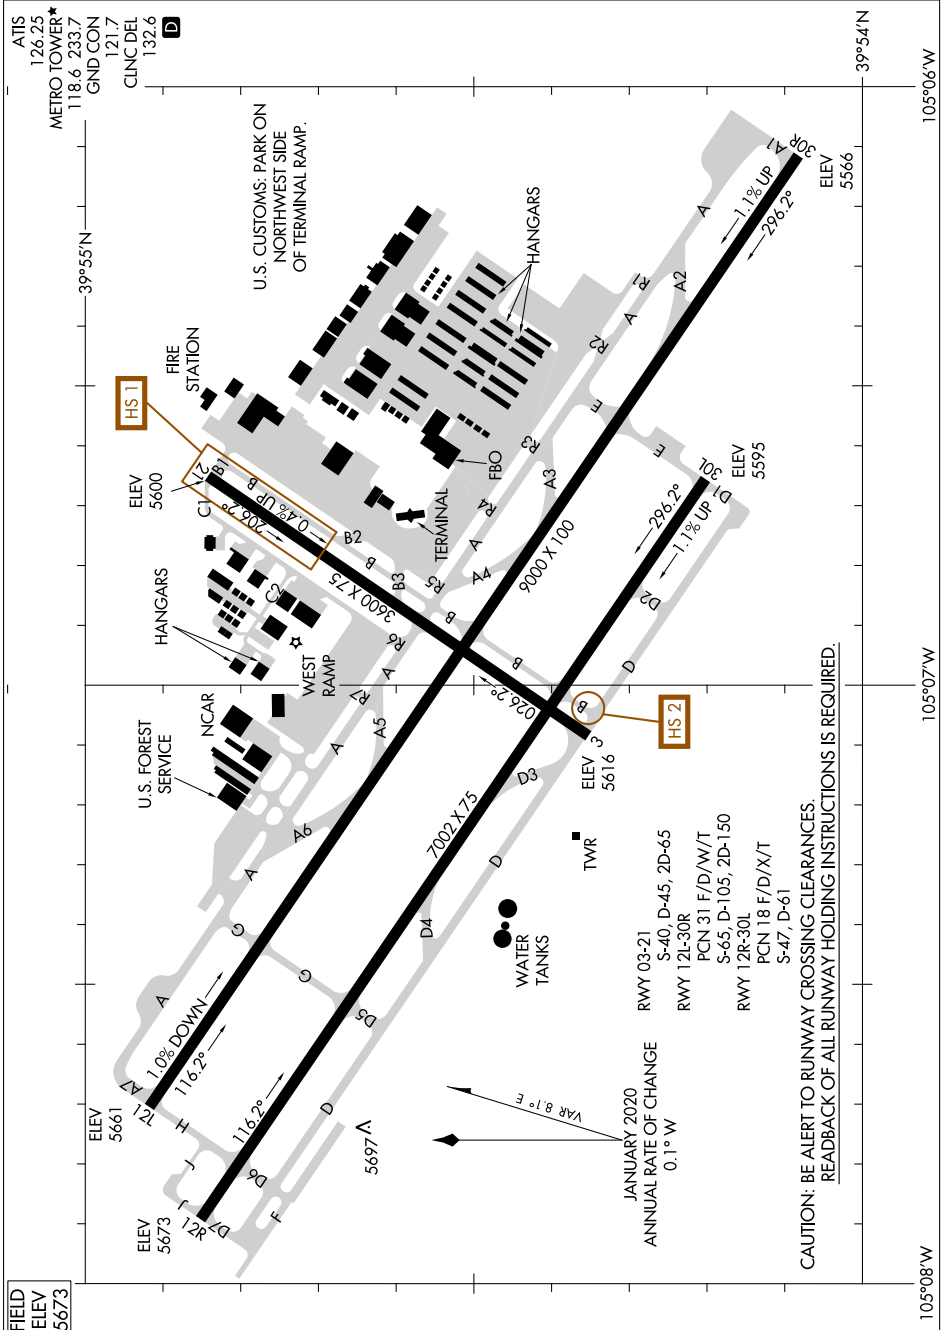

AIRPORT DIAGRAM

AL-5612 (FAA)

ROCKY MOUNTAIN METRO (BJC)

DENVER, COLORADO

SW-1, 04 NOV 2021 to 02 DEC 2021

FIELD ELEV 5673

AIRPORT DIAGRAM

DENVER, COLORADO

ROCKY MOUNTAIN METRO (BJC)

SW-1, 04 NOV 2021 to 02 DEC 2021