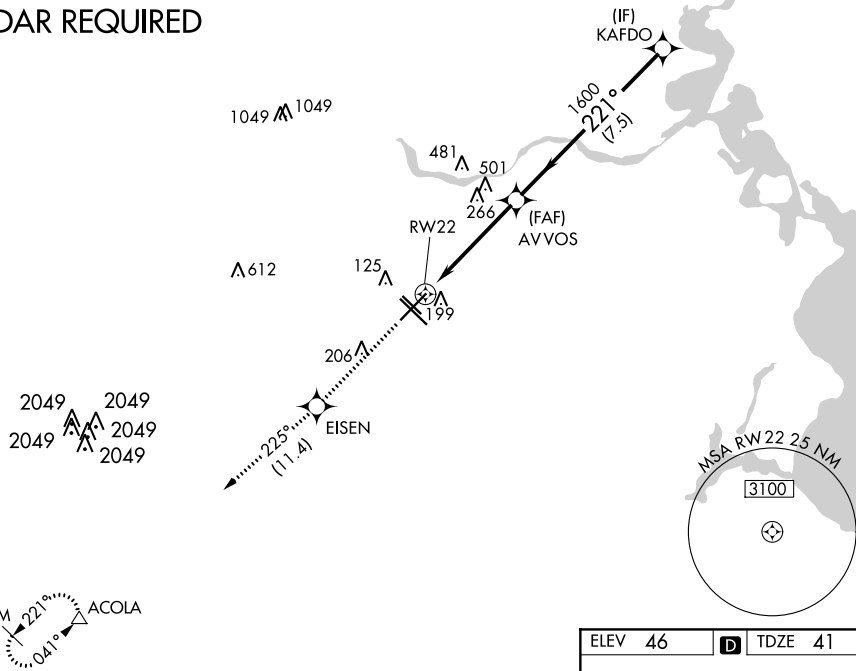

WAAS CH 65610 W22A	APP CRS 221°	Rwy ldg 7602 TDZE 41 Apt Elev 46
--	------------------------	---

RNAV (GPS) RWY 22

WILLIAM P HOBBY (HOU)

RNP APCH ⚠ Inop table does not apply to LPV, LNAV/VNAV all Cats, and LNAV Cat C. For uncompensated Baro-VNAV systems, LNAV/VNAV NA below -15°C (5°F) or above 48°C (118°F).		MALS (A) —	MISSED APPROACH: Climb to 3000 direct EISEN and on track 225° to ACOLA and hold.		
D-ATIS 124.6	HOUSTON APP CON 120.05 379.1 EAST 124.35 316.15 WEST	HOBBY TOWER 118.7 256.9	GND CON 121.9	CLNC DEL 125.45	CPDLC

RADAR REQUIRED

SC-5, 02 DEC 2021 to 30 DEC 2021

SC-5, 02 DEC 2021 to 30 DEC 2021

CATEGORY	A	B	C	D	E
LPV DA	360-1		319 (400-1)		
LNAV/VNAV DA	480-1½		439 (500-1½)		
LNAV MDA	580-¾	539 (600-¾)	580-1½ 539 (600-1½)	580-1¾ 539 (600-1¾)	580-2 539 (600-2)
CIRCLING	580-1	534 (600-1)	580-1½ 534 (600-1½)	740-2¼ 694 (700-2¼)	820-2¾ 774 (800-2¾)