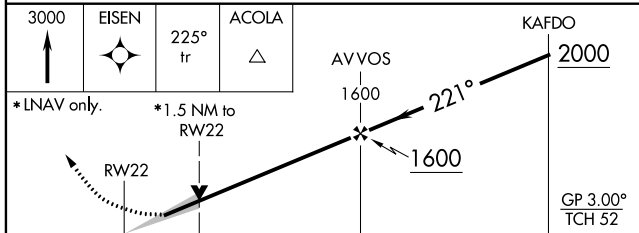

WAAS CH 65610 W22A	APP CRS 221°	Rwy ldg 7602 TDZE 41 Apt Elev 46
--	------------------------	---

RNAV (GPS) RWY 22

WILLIAM P HOBBY (HOU)

RNP APCH ⚠ Inop table does not apply to LPV, LNAV/VNAV all Cats, and LNAV Cat C. For uncompensated Baro-VNAV systems, LNAV/VNAV NA below -15°C (5°F) or above 48°C (118°F).		MALS (A) —	MISSED APPROACH: Climb to 3000 direct EISEN and on track 225° to ACOLA and hold.		
D-ATIS 124.6	HOUSTON APP CON 120.05 379.1 EAST 124.35 316.15 WEST	HOBBY TOWER 118.7 256.9	GND CON 121.9	CLNC DEL 125.45	CPDLC

RADAR REQUIRED

SC-5, 02 DEC 2021 to 30 DEC 2021

SC-5, 02 DEC 2021 to 30 DEC 2021

CATEGORY	A	B	C	D	E
LPV DA	360-1		319 (400-1)		
LNAV/VNAV DA	480-1½		439 (500-1½)		
LNAV MDA	580-¾	539 (600-¾)	580-1½ 539 (600-1½)	580-1¾ 539 (600-1¾)	580-2 539 (600-2)
CIRCLING	580-1	534 (600-1)	580-1½ 534 (600-1½)	740-2¼ 694 (700-2¼)	820-2¾ 774 (800-2¾)