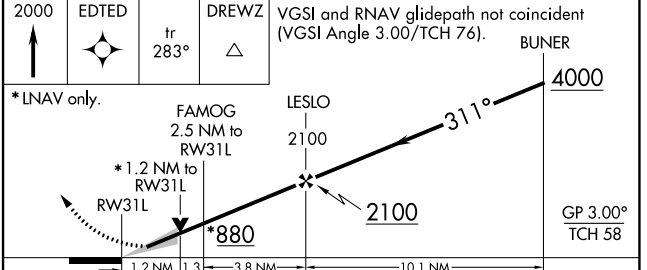

RADAR REQUIRED

ELEV 46	D	TDZE 43