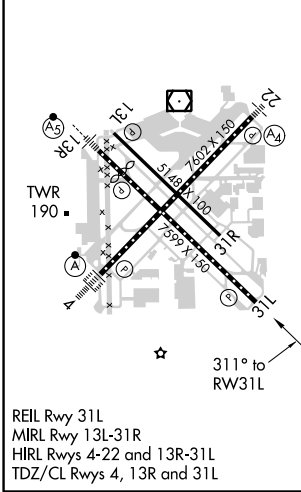

WAAS CH 77510 W31A	APP CRS 311°	Rwy Idg 7599 TDZE 43 Apt Elev 46
--	------------------------	---

RNAV (GPS) RWY 31L

WILLIAM P HOBBY (HOU)

⚠ For uncompensated Baro-VNAV systems, LNAV/VNAV NA below -1.5°C (5°F) or above 43°C (109°F). DME/DME RNP-0.3 NA.

MISSED APPROACH: Climb to 2000 direct EDTD and on track 283° to DREWZ and hold.

D-ATIS 124.6	HOUSTON APP CON 120.05 379.1 EAST 124.35 316.15 WEST	HOBBY TOWER 118.7 256.9	GND CON 121.9	CLNC DEL 125.45	CPDLC
------------------------	--	-----------------------------------	-------------------------	---------------------------	-------

SC-5, 02 DEC 2021 to 30 DEC 2021

SC-5, 02 DEC 2021 to 30 DEC 2021

RADAR REQUIRED

ELEV 46	D	TDZE 43
---------	----------	---------

CATEGORY	A	B	C	D
LPV DA		243/40	200 (200-¾)	
LNAV/VNAV DA		323/45	280 (300-¾)	
LNAV MDA	500/55	457 (500-1)	500-1¾	457 (500-1¾)
C CIRCLING	500-1 454 (500-1)	520-1 474 (500-1)	740-2¼	694 (700-2¼)