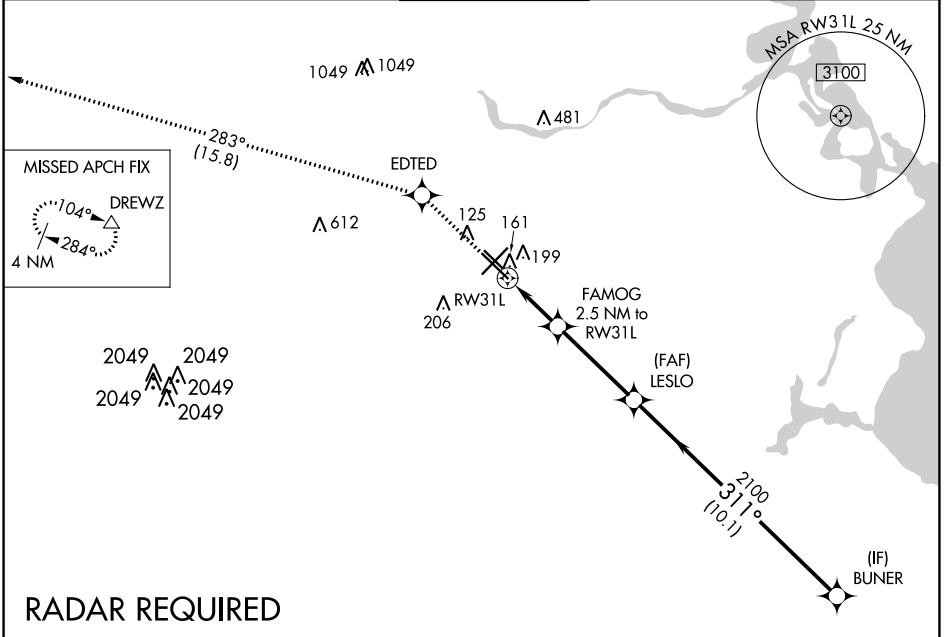

WAAS CH 77510 W31A	APP CRS 311°	Rwy Idg 7599 TDZE 43 Apt Elev 46
--	------------------------	---

RNAV (GPS) RWY 31L

WILLIAM P HOBBY (HOU)

⚠ For uncompensated Baro-VNAV systems, LNAV/VNAV NA below -1.5°C (5°F) or above 43°C (109°F). DME/DME RNP-0.3 NA.

MISSED APPROACH: Climb to 2000 direct EDTD and on track 283° to DREWZ and hold.

D-ATIS 124.6	HOUSTON APP CON 120.05 379.1 EAST 124.35 316.15 WEST	HOBBY TOWER 118.7 256.9	GND CON 121.9	CLNC DEL 125.45	CPDLC
------------------------	--	-----------------------------------	-------------------------	---------------------------	-------

SC-5, 02 DEC 2021 to 30 DEC 2021

SC-5, 02 DEC 2021 to 30 DEC 2021

RADAR REQUIRED

ELEV 46	D	TDZE 43
---------	----------	---------

CATEGORY	A	B	C	D
LPV DA		243/40	200 (200-¾)	
LNAV/VNAV DA		323/45	280 (300-¾)	
LNAV MDA	500/55	457 (500-1)	500-1¾	457 (500-1¾)
C CIRCLING	500-1 454 (500-1)	520-1 474 (500-1)	740-2¼	694 (700-2¼)