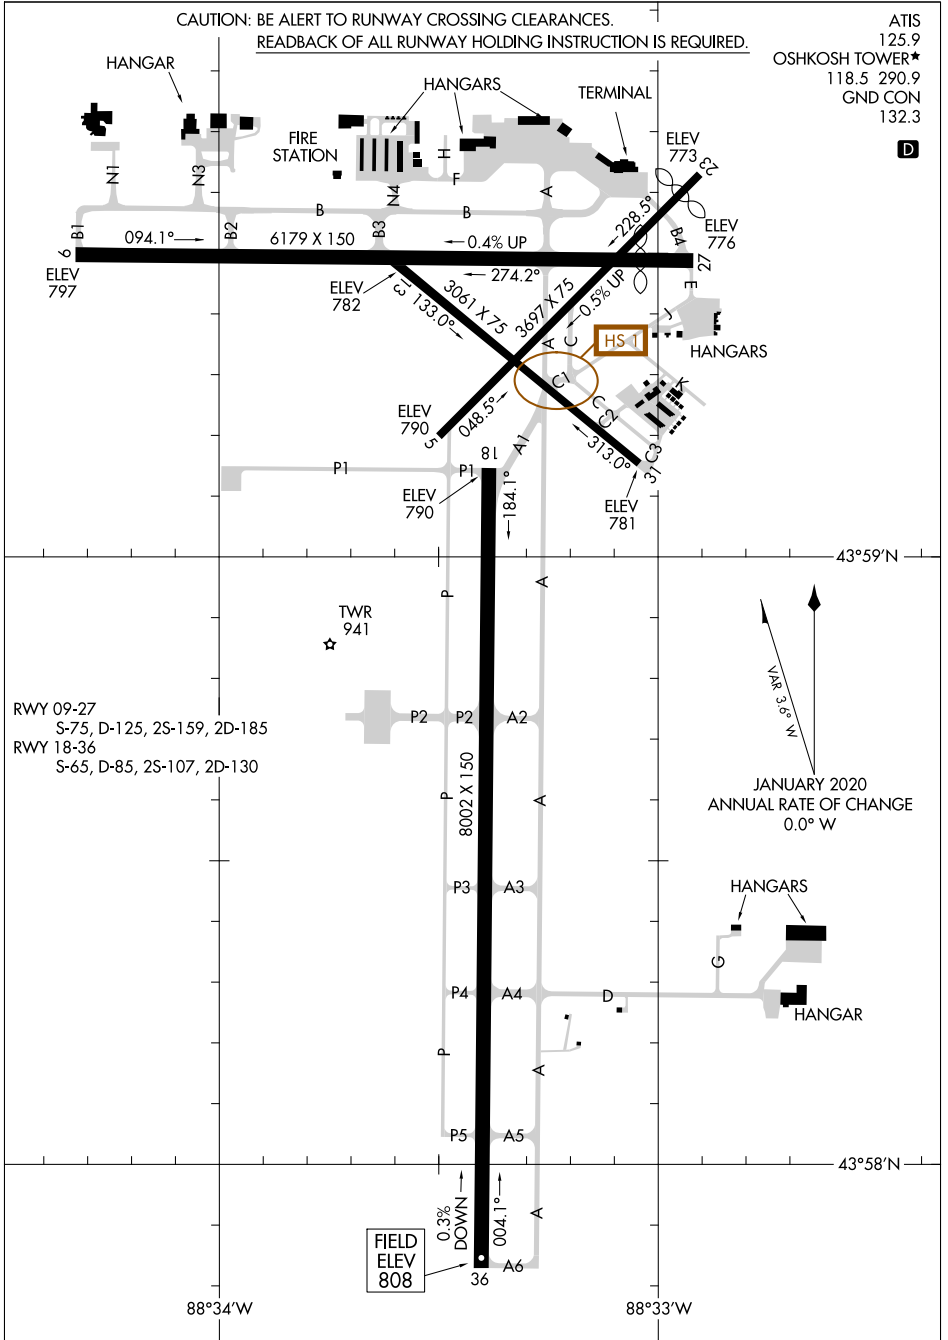

AIRPORT DIAGRAM

WITTMAN RGNL (OSH)
OSHKOSH, WISCONSIN

AL-730 (FAA)

ATIS 125.9
OSHKOSH TOWER* 118.5 290.9
GND CON 132.3

D

CAUTION: BE ALERT TO RUNWAY CROSSING CLEARANCES.

READBACK OF ALL RUNWAY HOLDING INSTRUCTION IS REQUIRED.

EC-3, 02 DEC 2021 to 30 DEC 2021

EC-3, 02 DEC 2021 to 30 DEC 2021

AIRPORT DIAGRAM

OSHKOSH, WISCONSIN
WITTMAN RGNL (OSH)