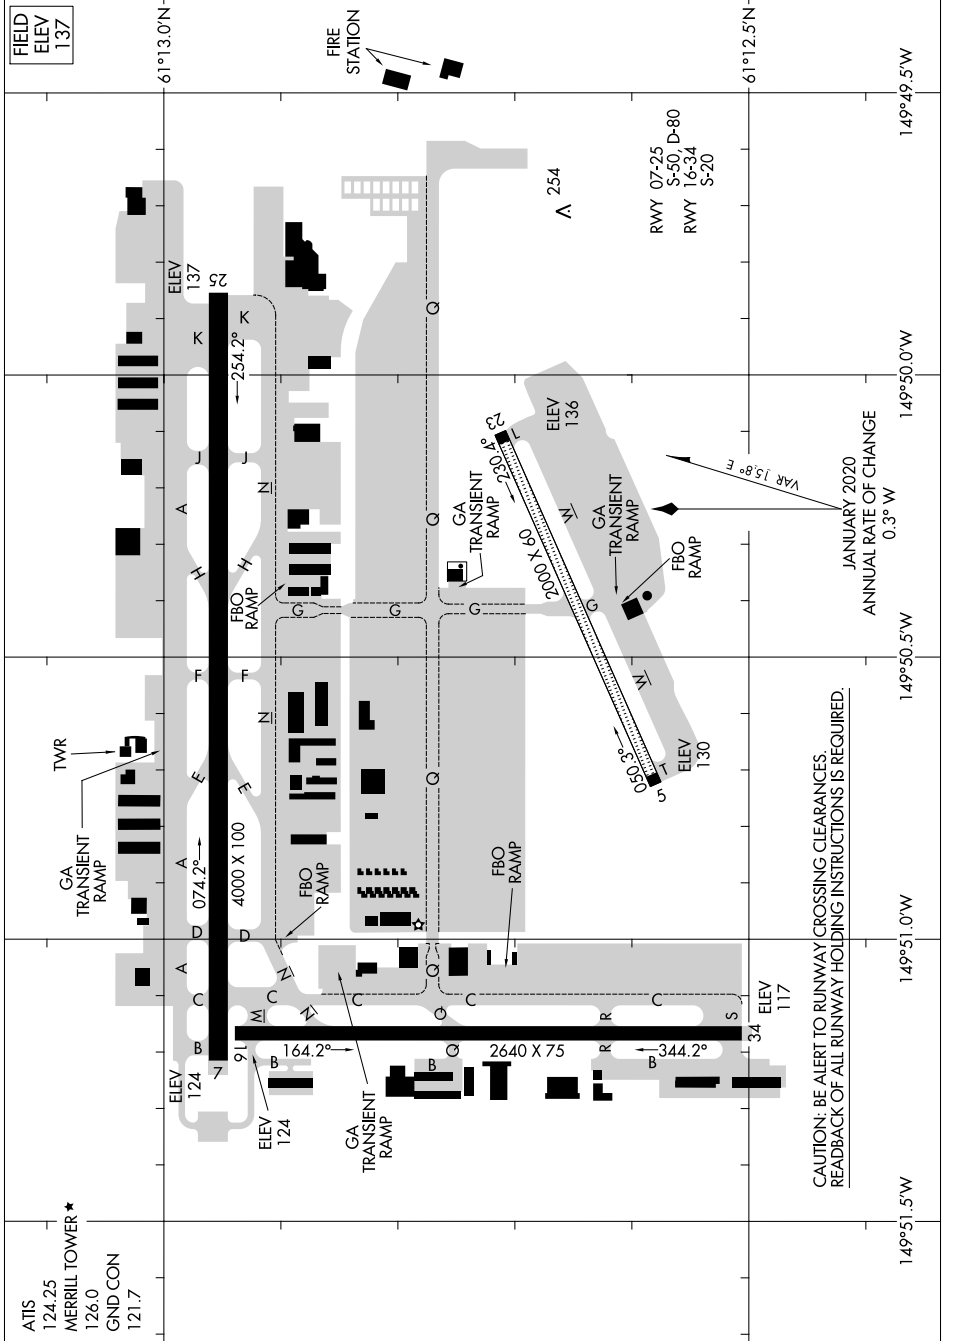

21112 AIRPORT DIAGRAM MERRILL FLD (MRI)(PAMR) ANCHORAGE, ALASKA

AL-1522 (FAA)

ANCHORAGE, ALASKA

AK, 02 DEC 2021 to 27 JAN 2022

AK, 02 DEC 2021 to 27 JAN 2022

AIRPORT DIAGRAM MERRILL FLD (MRI)(PAMR) ANCHORAGE, ALASKA

21112

ANCHORAGE, ALASKA

MERRILL FLD (MRI)(PAMR)