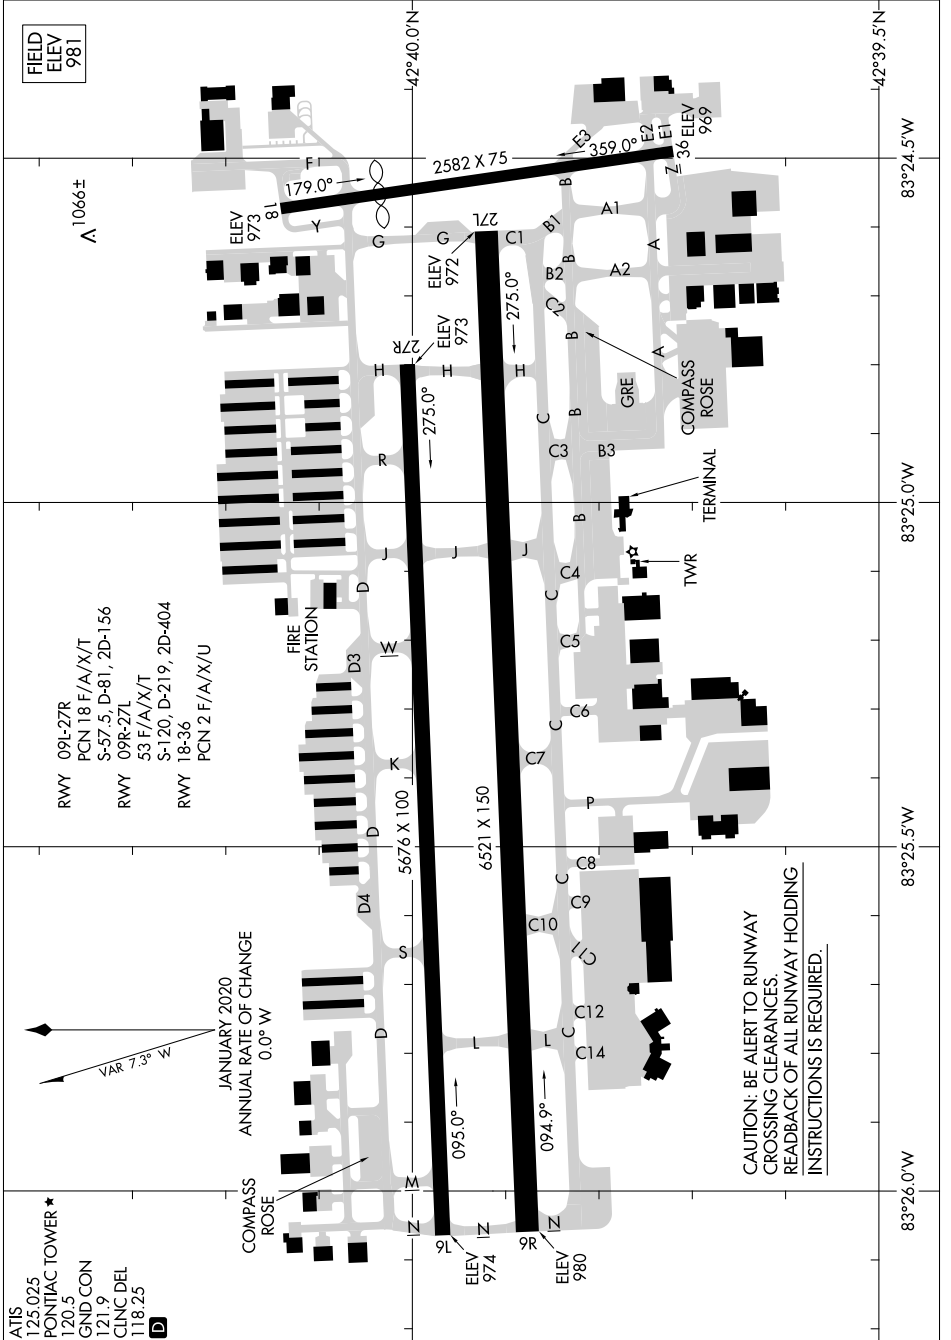

AIRPORT DIAGRAM

AL-5052 (FAA)

EC-1, 02 DEC 2021 to 30 DEC 2021

EC-1, 02 DEC 2021 to 30 DEC 2021

AIRPORT DIAGRAM