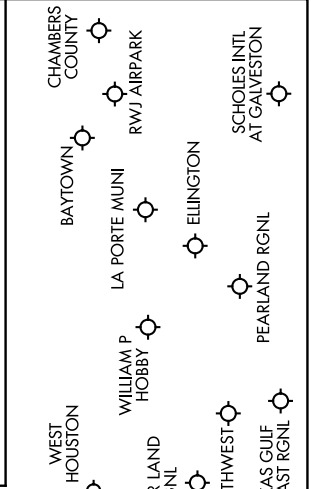

BLUBELL FOUR ARRIVAL

HOUSTON, TEXAS

SC-5, 30 DEC 2021 to 27 JAN 2022

ARRIVAL ROUTE DESCRIPTION

COLLEGE STATION TRANSITION (CLL.BLUBL4):
From over CLL VORTAC on CLL R-153 to BLUBL. Thence

ELIVR TRANSITION (ELIVR.BLUBL4): From over ELIVR on CLL R-334 to CLL VORTAC, then on CLL R-153 to BLUBL. Thence

JAYJO TRANSITION (JAYJO.BLUBL4): From over JAYJO on TNV R-266 to BLUBL. Thence

LEONA TRANSITION (LOA.BLUBL4): From over LOA VORTAC on LOA R-209 and CLL R-029 to CLL VORTAC, then on CLL R-153 to BLUBL. Thence

ILANO TRANSITION (ILO.BLUBL4): From over ILO VORTAC on ILO R-087 and CLL R-268 to CLL VORTAC, then on CLL R-153 to BLUBL. Thence

. From over BLUBL on CLL R-153 to cross SUNDAY at 9000, from SUNDAY fly heading 153°. Expect vectors to final approach course at or prior to SUNDAY.

SC-5, 30 DEC 2021 to 27 JAN 2022

BLUBELL FOUR ARRIVAL

HOUSTON, TEXAS