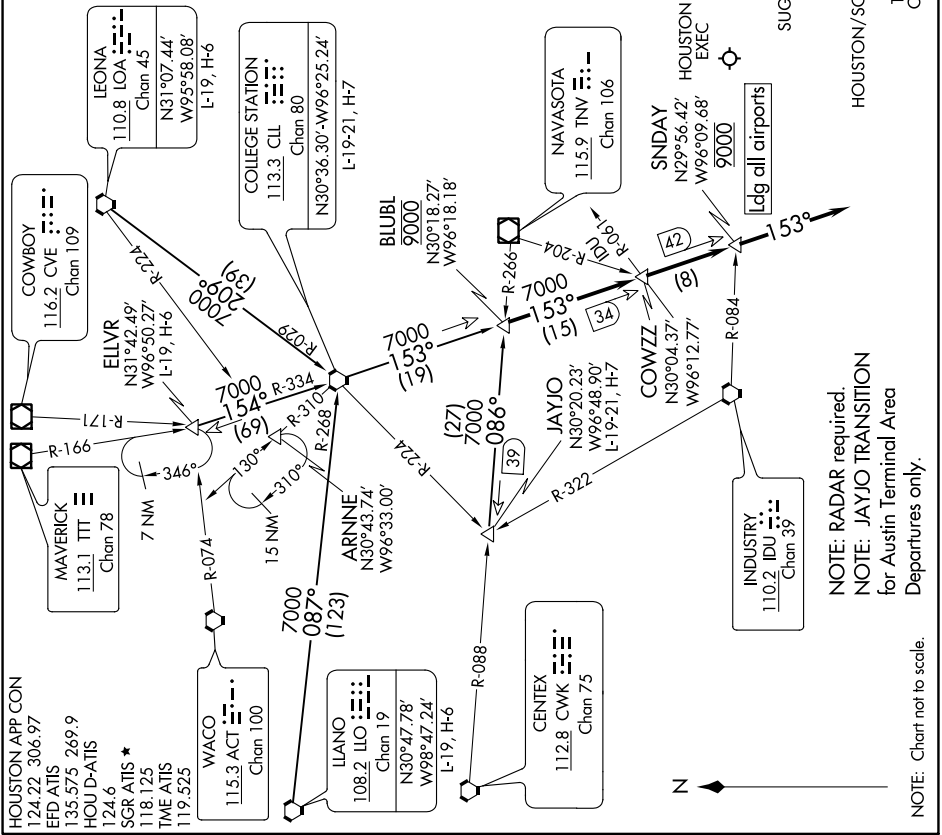

BLUBELL FOUR ARRIVAL

HOUSTON, TEXAS

SC-5, 30 DEC 2021 to 27 JAN 2022

ARRIVAL ROUTE DESCRIPTION

COLLEGE STATION TRANSITION (CLL.BLUBL4):
From over CLL VORTAC on CLL R-153 to BLUBL. Thence

ELIVR TRANSITION (ELIVR.BLUBL4): From over ELIVR on CLL R-334 to CLL VORTAC, then on CLL R-153 to BLUBL. Thence

JAYJO TRANSITION (JAYJO.BLUBL4): From over JAYJO on TNV R-266 to BLUBL. Thence

LEONA TRANSITION (LOA.BLUBL4): From over LOA VORTAC on LOA R-209 and CLL R-029 to CLL VORTAC, then on CLL R-153 to BLUBL. Thence

ILANO TRANSITION (ILO.BLUBL4): From over ILO VORTAC on ILO R-087 and CLL R-268 to CLL VORTAC, then on CLL R-153 to BLUBL. Thence

. From over BLUBL on CLL R-153 to cross SUNDAY at 9000, from SUNDAY fly heading 153°. Expect vectors to final approach course at or prior to SUNDAY.

SC-5, 30 DEC 2021 to 27 JAN 2022

BLUBELL FOUR ARRIVAL

HOUSTON, TEXAS