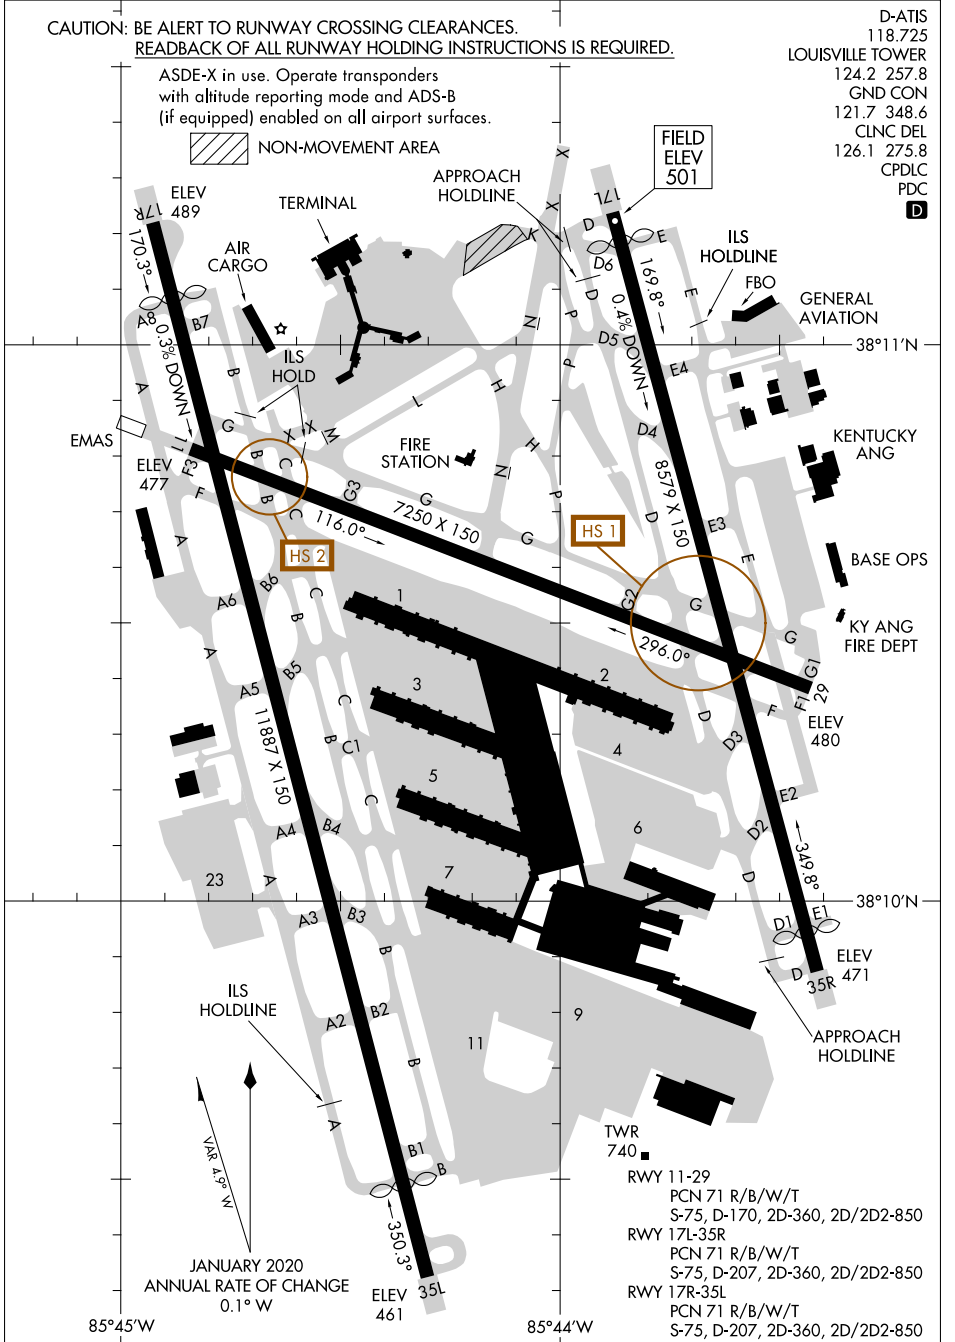

AIRPORT DIAGRAM

AL-239 (FAA)

LOUISVILLE MUHAMMAD ALI INTL (SDF) LOUISVILLE, KENTUCKY

**CAUTION: BE ALERT TO RUNWAY CROSSING CLEARANCES.
READEBACK OF ALL RUNWAY HOLDING INSTRUCTIONS IS REQUIRED.**

ASDE-X in use. Operate transponders with altitude reporting mode and ADS-B (if equipped) enabled on all airport surfaces.

 NON-MOVEMENT AREA

- D-ATIS 118.725
- LOUISVILLE TOWER 124.2 257.8
- GND CON 121.7 348.6
- CLNC DEL 126.1 275.8
- CPDLC
- PDC
- D

SE-1, 30 DEC 2021 to 27 JAN 2022

SE-1, 30 DEC 2021 to 27 JAN 2022

AIRPORT DIAGRAM

LOUISVILLE, KENTUCKY
LOUISVILLE MUHAMMAD ALI INTL (SDF)