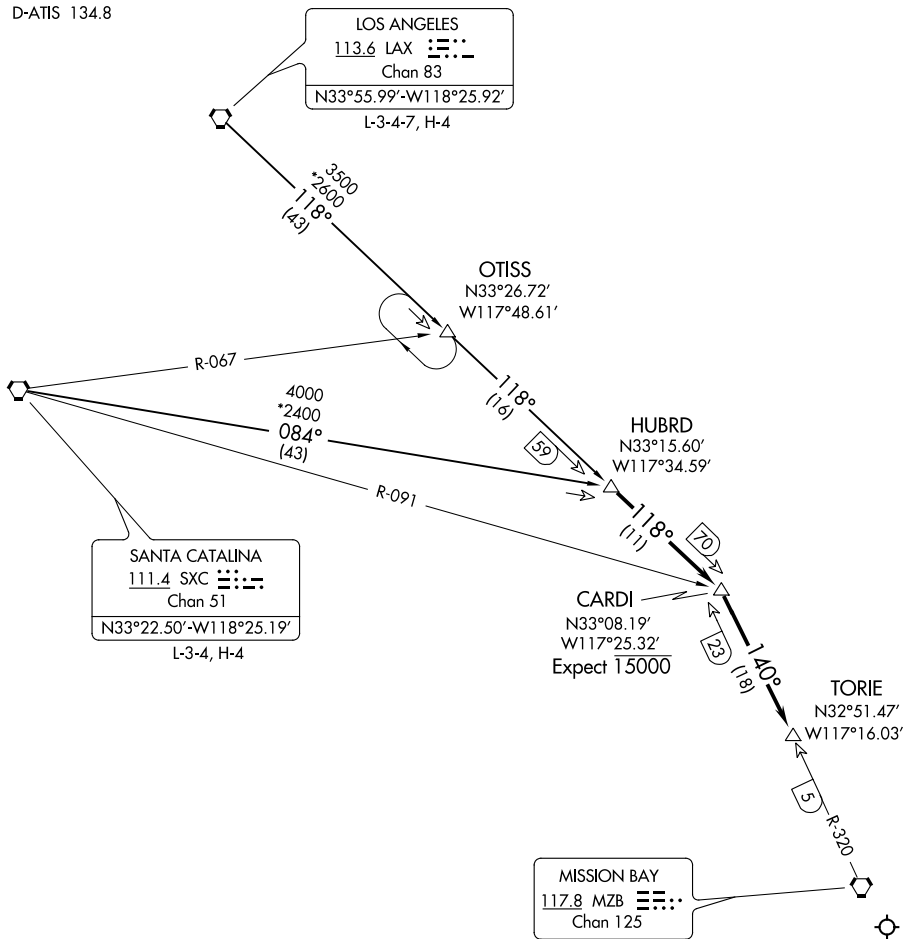

(HUBRD.HUBRD1) 19339  
**HUBRD ONE ARRIVAL**

AL-373 (FAA)

SAN DIEGO INTL (SAN)  
 SAN DIEGO, CALIFORNIA

SOCAL APP CON  
 125.3 290.4  
 D-ATIS 134.8

SW-3, 30 DEC 2021 to 27 JAN 2022

SW-3, 30 DEC 2021 to 27 JAN 2022

NOTE: Chart not to scale.

**ARRIVAL ROUTE DESCRIPTION**

LOS ANGELES TRANSITION (LAX.HUBRD1): From over LAX VORTAC on LAX R-118 to OTISS INT, then on LAX R-118 to HUBRD INT. Thence . . . .

SANTA CATALINA TRANSITION (SXC.HUBRD1): From over SXC VORTAC on SXC R-084 to HUBRD INT. Thence . . . .

. . . . From over HUBRD INT via LAX R-118 to CARDI FIX via MZB R-320 to TORIE FIX. Expect vector to final approach course.

**HUBRD ONE ARRIVAL**  
 (HUBRD.HUBRD1) 05OCT00

SAN DIEGO, CALIFORNIA  
 SAN DIEGO INTL (SAN)