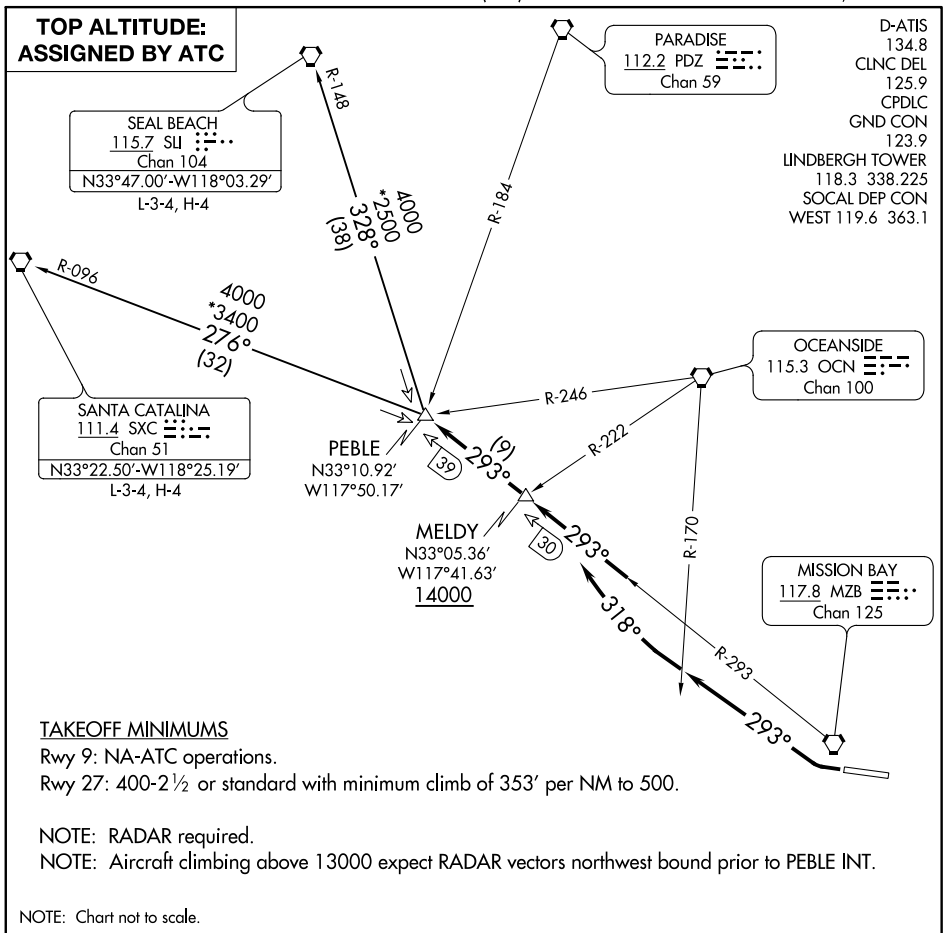

PEBLE SIX DEPARTURE

AL-373 (FAA)

SAN DIEGO INTL (SAN)
SAN DIEGO, CALIFORNIA

SW-3, 30 DEC 2021 to 27 JAN 2022

SW-3, 30 DEC 2021 to 27 JAN 2022

DEPARTURE ROUTE DESCRIPTION

TAKEOFF RUNWAY 27: Climbing right turn heading 293° until crossing OCN VORTAC R-170, then turn right heading 318° to intercept MZB VORTAC R-293 to cross MELDY INT/MZB 30 DME at or above 14000 (or lower ATC assigned altitude) then on MZB R-293 to PEBLE INT/MZB 39 DME, thence. . . .

. . . . via (transition) or (assigned route). Maintain assigned altitude.

SANTA CATALINA TRANSITION (PEBLE6.SXC): From over PEBLE INT on SXC R-096 to SXC VORTAC.

SEAL BEACH TRANSITION (PEBLE6.SLI): From over PEBLE INT on SLI R-148 to SLI VORTAC.

PEBLE SIX DEPARTURE