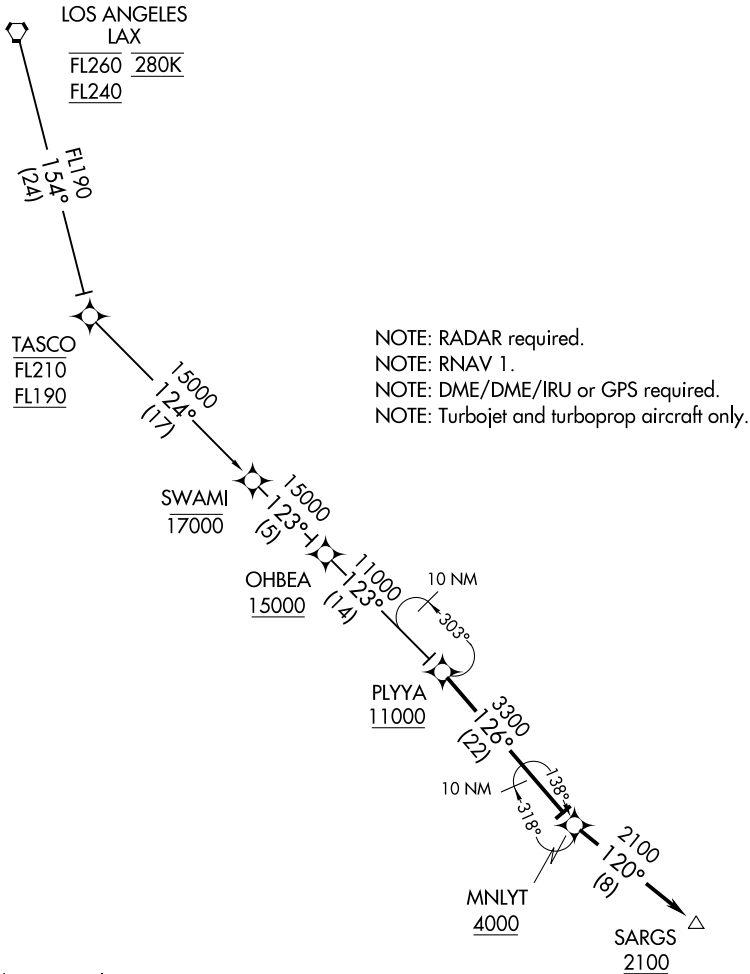

(PLYA.PLYA1) 17173

PLYA ONE ARRIVAL (RNAV)

AL-373 (FAA)

SAN DIEGO INTL (SAN)
SAN DIEGO, CALIFORNIA

SOCAL APP CON
128.1 281.4
D-ATIS 134.8

NOTE: Chart not to scale.

ARRIVAL ROUTE DESCRIPTION

LOS ANGELES TRANSITION (LAX.PLYA1)

From PLYYA on track 126° to cross MNLYT at or above 4000.

LANDING RUNWAY 9: From MNLYT on track 120° to cross SARGS at or above 2100.

Expect ILS or LOC RWY 9 approach.

PLYA ONE ARRIVAL (RNAV)

(PLYA.PLYA1) 02MAR17

SAN DIEGO, CALIFORNIA
SAN DIEGO INTL (SAN)

SW-3, 30 DEC 2021 to 27 JAN 2022

SW-3, 30 DEC 2021 to 27 JAN 2022