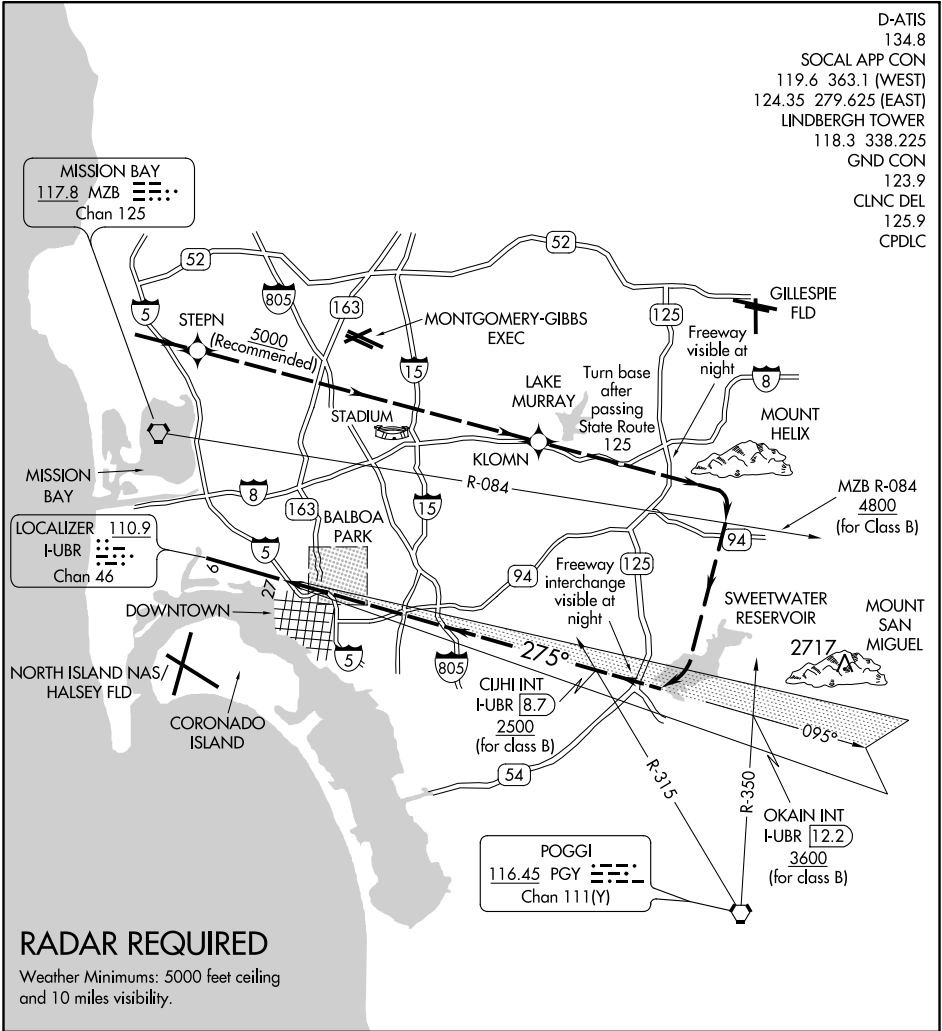

SWEETWATER VISUAL RWY 27

AL-373 (FAA)

SAN DIEGO INTL (SAN)
SAN DIEGO, CALIFORNIA

SW-3, 30 DEC 2021 to 27 JAN 2022

SW-3, 30 DEC 2021 to 27 JAN 2022

1	2	3	4	5	6	7	8	9	10	11	12	13	14	15	16	17	18	19

SWEETWATER VISUAL APPROACH RWY 27

SWEETWATER VISUAL RWY 27

SAN DIEGO, CALIFORNIA
SAN DIEGO INTL (SAN)