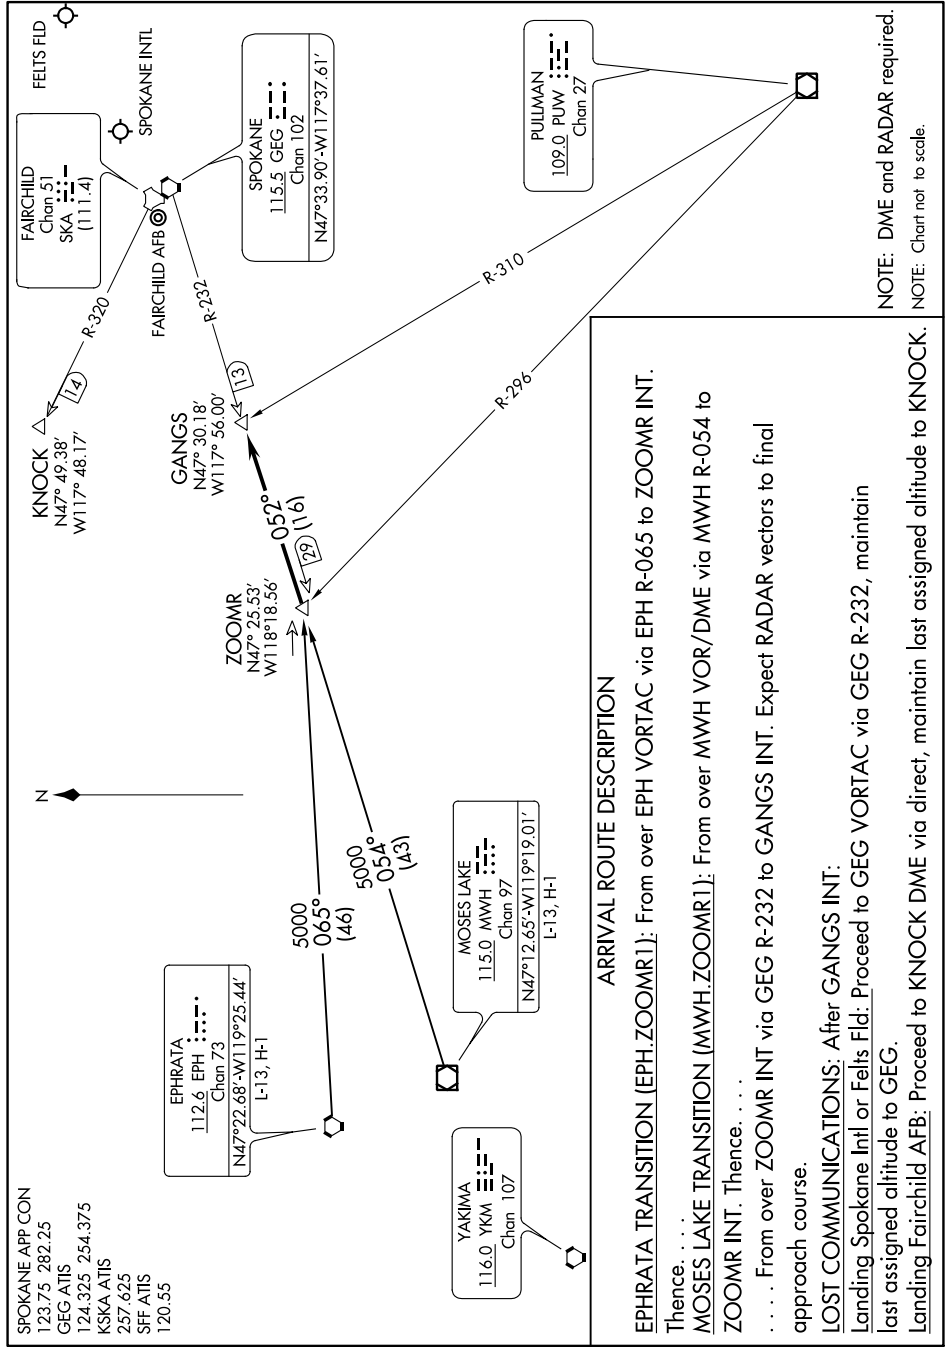

# ZOOMR ONE ARRIVAL

SPOKANE, WASHINGTON

NW-1, 30 DEC 2021 to 27 JAN 2022