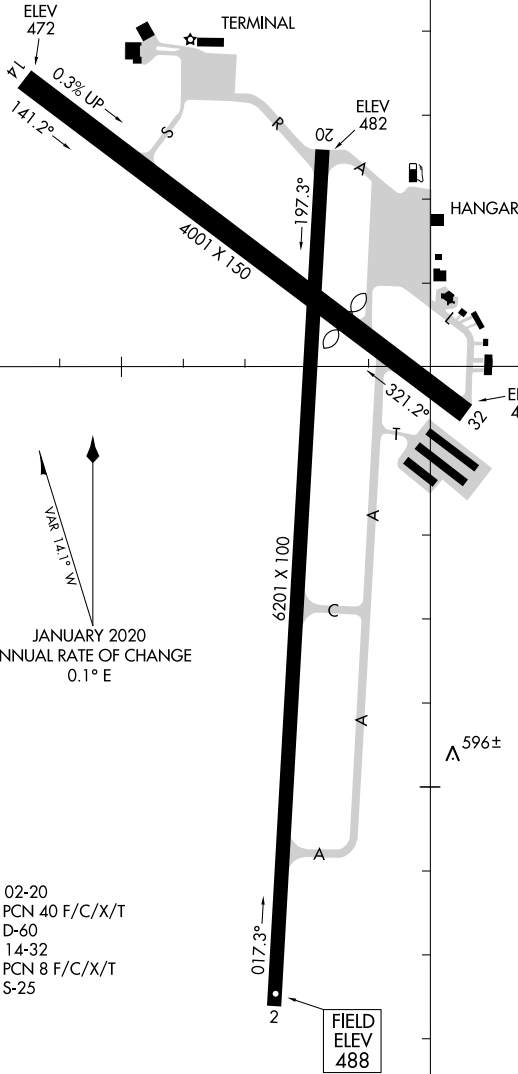

AIRPORT DIAGRAM

AL-868 (FAA)

DILLANT-HOPKINS (EEN)
KEENE, NEW HAMPSHIRE

AWOS-3PT
119.025
CTAF/UNICOM
123.0

VOR 141.1° M
JANUARY 2020
ANNUAL RATE OF CHANGE
0.1° E

RWY 02-20
PCN 40 F/C/X/T
D-60
RWY 14-32
PCN 8 F/C/X/T
S-25

FIELD
ELEV
488

NE-1, 30 DEC 2021 to 27 JAN 2022

NE-1, 30 DEC 2021 to 27 JAN 2022

72°17'W

72°16'W

42°53'N

42°54'N

AIRPORT DIAGRAM