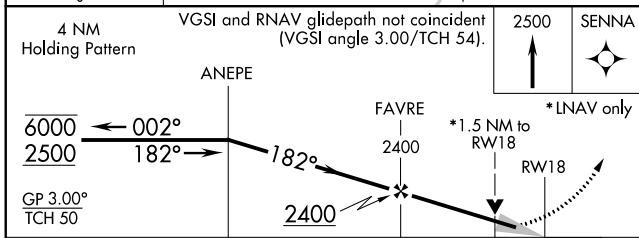

WAAS CH 42802 W18A	APP CRS 182°	Rwy Idg TDZE Apt Elev	8201 695 695
--	------------------------	-----------------------------	---

RNAV (GPS) RWY 18

GREEN BAY/AUSTIN STRAUBEL INTL (GRB)

RNP APCH. For uncompensated Baro-VNAV systems, LNAV/VNAV NA below ASR -16° C or above 54° C. MISSED APPROACH: Climb to 2500 direct SENNA and hold.

ATIS 124.1	GREEN BAY APP CON* 119.4 338.2	GREEN BAY TOWER* 118.7 (CTAF) 257.8	GND CON 121.9	CLNC DEL 121.75
----------------------	--	---	-------------------------	---------------------------

CATEGORY	A	B	C	D
LPV DA		979-7 ⁸	284 (300-7 ⁸)	
LNAV/VNAV DA		1187-13 ⁸	492 (500-13 ⁸)	
LNAV MDA	1220-1	525 (600-1)	1220-1 ¹ / ₂	525 (600-1 ¹ / ₂)
CIRCLING	1220-1	525 (600-1)	1300-1 ³ / ₄ 605 (700-1 ³ / ₄)	1300-2 605 (700-2)