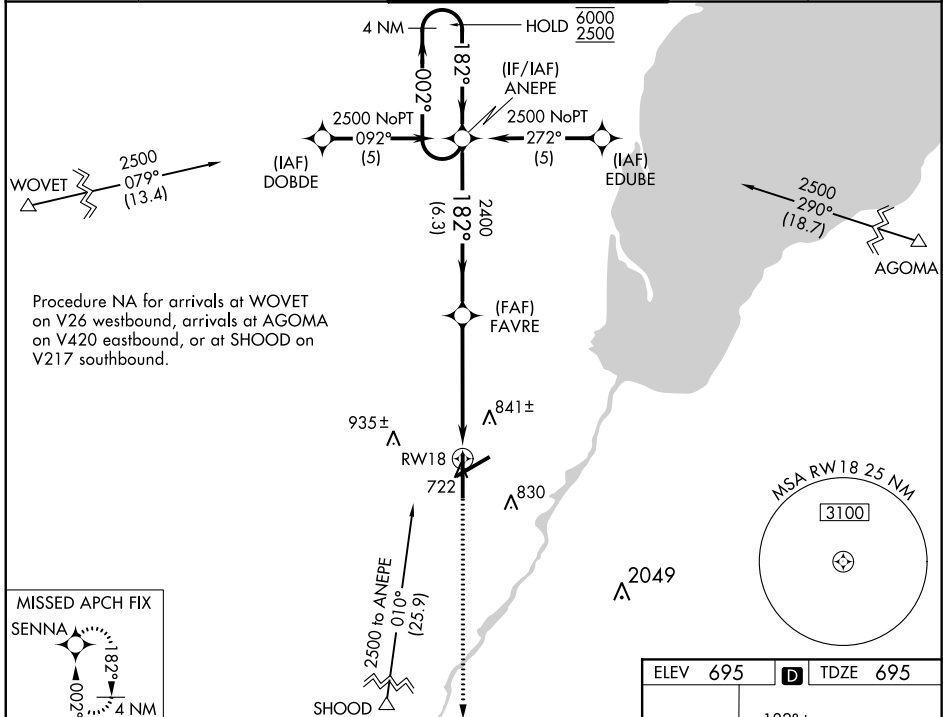

WAAS CH 42802 W18A	APP CRS 182°	Rwy Idg TDZE Apt Elev	8201 695 695
--	------------------------	-----------------------------	---

RNAV (GPS) RWY 18

GREEN BAY/AUSTIN STRAUBEL INTL (GRB)

RNP APCH. For uncompensated Baro-VNAV systems, LNAV/VNAV NA below ASR -16° C or above 54° C. MISSED APPROACH: Climb to 2500 direct SENNA and hold.

ATIS 124.1	GREEN BAY APP CON* 119.4 338.2	GREEN BAY TOWER* 118.7 (CTAF) 257.8	GND CON 121.9	CLNC DEL 121.75
----------------------	--	---	-------------------------	---------------------------

CATEGORY	A	B	C	D
LPV DA		979-7 ⁸	284 (300-7 ⁸)	
LNAV/VNAV DA		1187-13 ⁸	492 (500-13 ⁸)	
LNAV MDA	1220-1	525 (600-1)	1220-1 ¹ / ₂	525 (600-1 ¹ / ₂)
CIRCLING	1220-1	525 (600-1)	1300-1 ³ / ₄ 605 (700-1 ³ / ₄)	1300-2 605 (700-2)

EC-3, 30 DEC 2021 to 27 JAN 2022

EC-3, 30 DEC 2021 to 27 JAN 2022