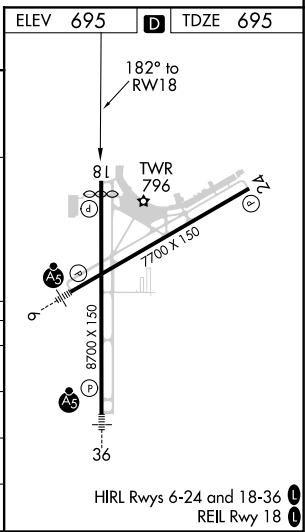

EC-3, 30 DEC 2021 to 27 JAN 2022

EC-3, 30 DEC 2021 to 27 JAN 2022