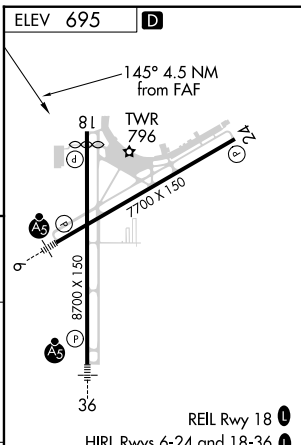

VORTAC GRB 115.5 Chan 102	APP CRS 145°	Rwy Idg TDZE Arprt Elev	N/A N/A 695
---	------------------------	-------------------------------	--

VOR-A

GREEN BAY/AUSTIN STRAUBEL INTL (GRB)

ASR		MISSED APPROACH: Climb to 1500 then climbing right turn to 2500 direct GRB VORTAC and hold.		
ATIS 124.1	GREEN BAY APP CON* 119.4 338.2	GREEN BAY TOWER* 118.7 (CTAF) 257.8	GND CON 121.9	CLNC DEL 121.75

CATEGORY	A	B	C	D	FAF to MAP 4.5 NM					
CIRCLING	1200-1 505 (600-1)		1300-1 ³ / ₄ 605 (700-1 ³ / ₄)	1300-2 605 (700-2)	Knots	60	90	120	150	180
					Min:Sec	4:30	3:00	2:15	1:48	1:30

EC-3, 30 DEC 2021 to 27 JAN 2022