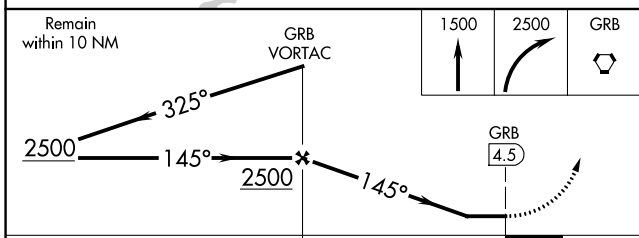

VORTAC GRB 115.5 Chan 102	APP CRS 145°	Rwy Idg TDZE Arprt Elev	N/A N/A 695
---	------------------------	-------------------------------	--

VOR-A

GREEN BAY/AUSTIN STRAUBEL INTL (GRB)

ASR		MISSED APPROACH: Climb to 1500 then climbing right turn to 2500 direct GRB VORTAC and hold.		
ATIS 124.1	GREEN BAY APP CON* 119.4 338.2	GREEN BAY TOWER* 118.7 (CTAF) 257.8	GND CON 121.9	CLNC DEL 121.75

CATEGORY	A	B	C	D	FAF to MAP 4.5 NM					
CIRCLING	1200-1 505 (600-1)		1300-1 ³ / ₄ 605 (700-1 ³ / ₄)	1300-2 605 (700-2)	Knots	60	90	120	150	180
					Min:Sec	4:30	3:00	2:15	1:48	1:30

EC-3, 30 DEC 2021 to 27 JAN 2022