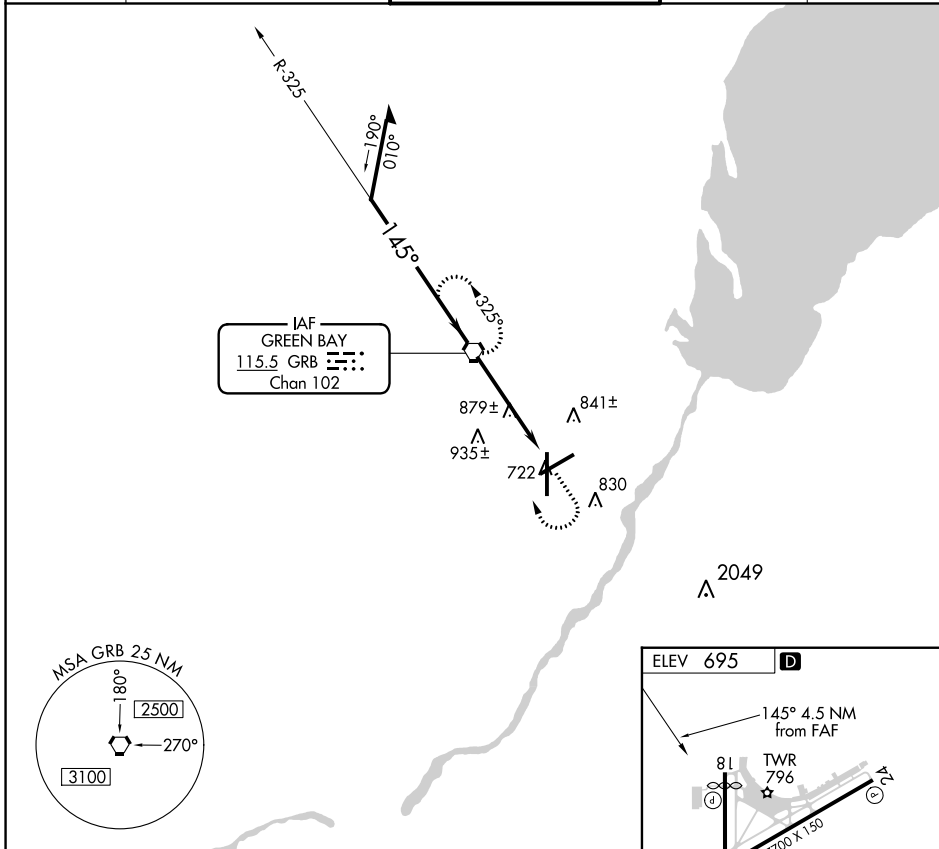

VORTAC GRB 115.5 Chan 102	APP CRS 145°	Rwy Idg TDZE Arprt Elev	N/A N/A 695
---	------------------------	-------------------------------	--

VOR-A

GREEN BAY/AUSTIN STRAUBEL INTL (GRB)

ASR		MISSED APPROACH: Climb to 1500 then climbing right turn to 2500 direct GRB VORTAC and hold.		
ATIS 124.1	GREEN BAY APP CON* 119.4 338.2	GREEN BAY TOWER* 118.7 (CTAF) 257.8	GND CON 121.9	CLNC DEL 121.75

CATEGORY	A	B	C	D	FAF to MAP 4.5 NM					
CIRCLING	1200-1 505 (600-1)		1300-1 ³ / ₄ 605 (700-1 ³ / ₄)	1300-2 605 (700-2)	Knots	60	90	120	150	180
					Min:Sec	4:30	3:00	2:15	1:48	1:30

EC-3, 30 DEC 2021 to 27 JAN 2022

EC-3, 30 DEC 2021 to 27 JAN 2022