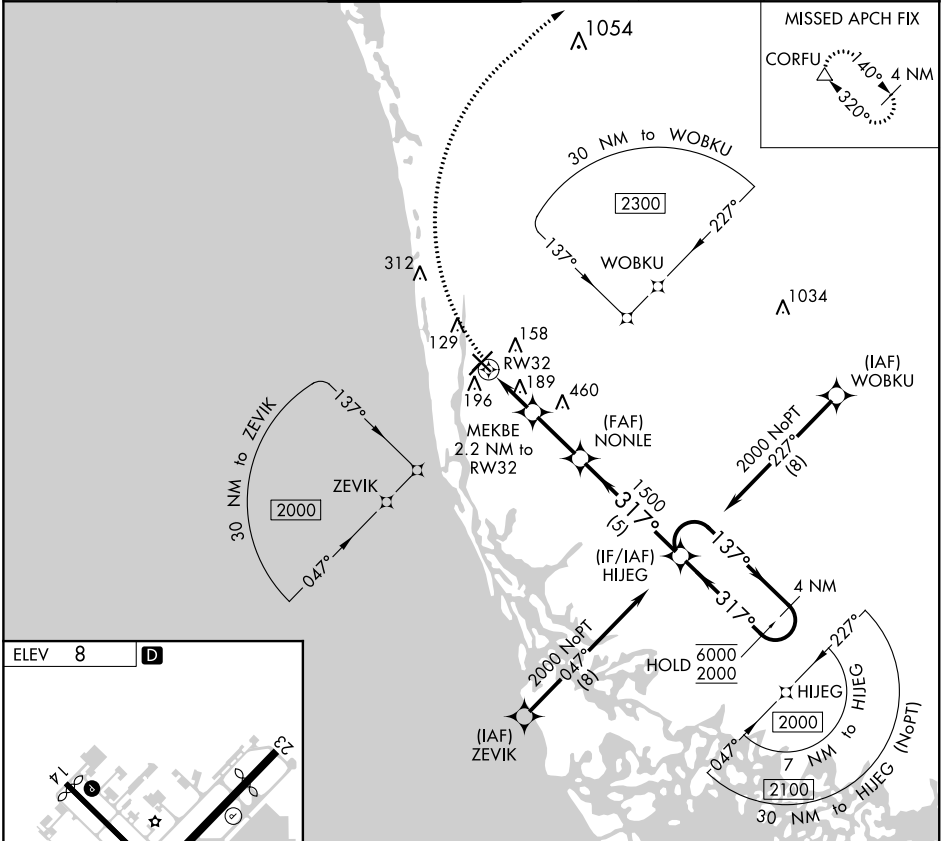

APP CRS 317°	Rwy Idg TDZE Apt Elev	N/A N/A 8
------------------------	-----------------------------	--------------------------------------

RNAV (GPS)-A

NAPLES MUNI (APF)

RNP APCH.			MISSED APPROACH: Climbing right turn to 2300 direct CORFU and hold.		
ATIS 134.225	FORT MYERS APP CON* 124.125 371.85	NAPLES TOWER* 128.5 (CTAF) 0	GND CON 121.6	CLNC DEL 118.0	CLNC DEL 124.125 (When twr closed)

CATEGORY	A	B	C	D
C CIRCLING	580-1	572 (600-1)	680-2 672 (700-2)	820-2 ³ / ₄ 812 (900-2 ³ / ₄)

SE-3, 30 DEC 2021 to 27 JAN 2022

SE-3, 30 DEC 2021 to 27 JAN 2022