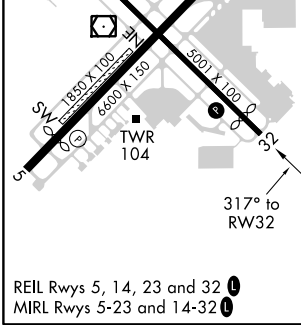

APP CRS 317°	Rwy Idg TDZE Apt Elev	N/A N/A 8
------------------------	-----------------------------	--------------------------------------

RNAV (GPS)-A

NAPLES MUNI (APF)

RNP APCH.			MISSED APPROACH: Climbing right turn to 2300 direct CORFU and hold.		
ATIS 134.225	FORT MYERS APP CON* 124.125 371.85	NAPLES TOWER* 128.5 (CTAF) 0	GND CON 121.6	CLNC DEL 118.0	CLNC DEL 124.125 (When twr closed)

CATEGORY	A	B	C	D
C CIRCLING	580-1	572 (600-1)	680-2 672 (700-2)	820-2 ³ / ₄ 812 (900-2 ³ / ₄)

SE-3, 30 DEC 2021 to 27 JAN 2022

SE-3, 30 DEC 2021 to 27 JAN 2022