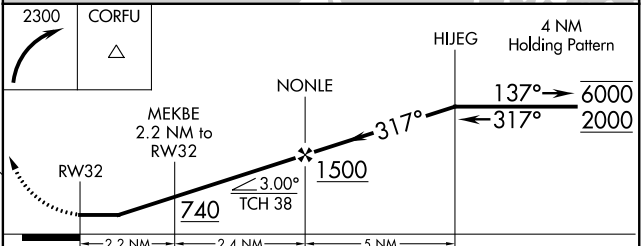

APP CRS 317°	Rwy Idg TDZE Apt Elev	N/A N/A 8
------------------------	-----------------------------	--------------------------------------

RNAV (GPS)-A

NAPLES MUNI (APF)

RNP APCH.			MISSED APPROACH: Climbing right turn to 2300 direct CORFU and hold.		
ATIS 134.225	FORT MYERS APP CON* 124.125 371.85	NAPLES TOWER* 128.5 (CTAF) 0	GND CON 121.6	CLNC DEL 118.0	CLNC DEL 124.125 (When twr closed)

CATEGORY	A	B	C	D
C CIRCLING	580-1	572 (600-1)	680-2 672 (700-2)	820-2 ³ / ₄ 812 (900-2 ³ / ₄)

SE-3, 30 DEC 2021 to 27 JAN 2022

SE-3, 30 DEC 2021 to 27 JAN 2022