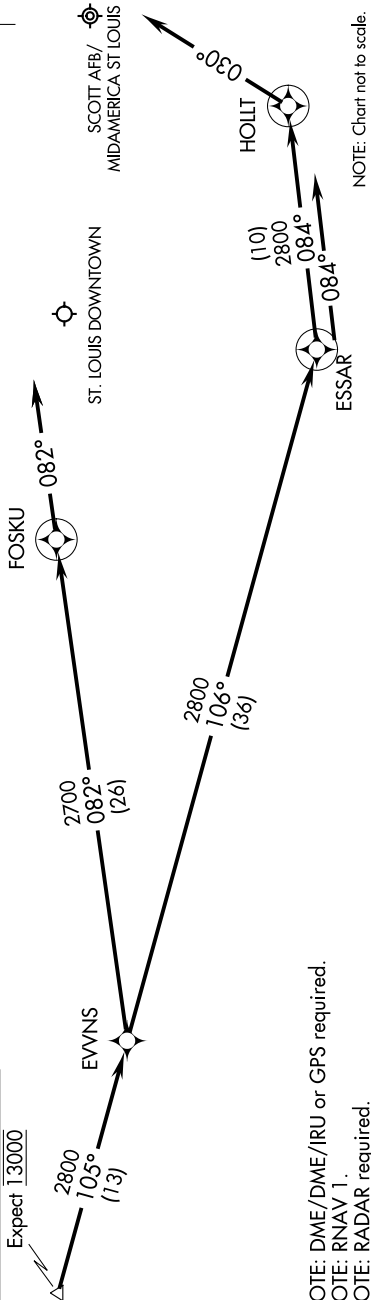

DIXEE THREE ARRIVAL (RNAV)

BELLEVILLE, ILLINOIS

EC-3, 19 MAY 2022 to 16 JUN 2022

LAMBERT-ST LOUIS INTL APP CON
128.1 307.05
BIV/KBI V ATIS *
128.7 256.7
CFS ATIS
121.45

DIXEE
VERTICAL NAVIGATION
PLANNING INFORMATION

Expect 13000

NOTE: DME/DME/IRU or GPS required.
NOTE: RNAV 1.
NOTE: RADAR required.

ARRIVAL ROUTE DESCRIPTION

ST. LOUIS DOWNTOWN:

LANDING RWY 12R: From DIXEE on track 105° to EVNS, then on track 082° to FOSKU. Expect radar vector prior to FOSKU. If no heading received, track 082°.

LANDING RWY 30L/R: From DIXEE on track 105° to EVNS, then on track 106° to ESSAR, then on track 084° to HOLLT. Expect radar vector prior to HOLLT. If no heading received, track 030°.

SCOTT AFB/MIDAMERICA ST LOUIS:

LANDING RWYS 14L/R, 32L/R: From DIXEE on track 105° to EVNS, then on track 106° to ESSAR. Expect radar vector prior to ESSAR. If no heading received, track 084°.

DIXEE THREE ARRIVAL (RNAV)

BELLEVILLE, ILLINOIS

EC-3, 19 MAY 2022 to 16 JUN 2022