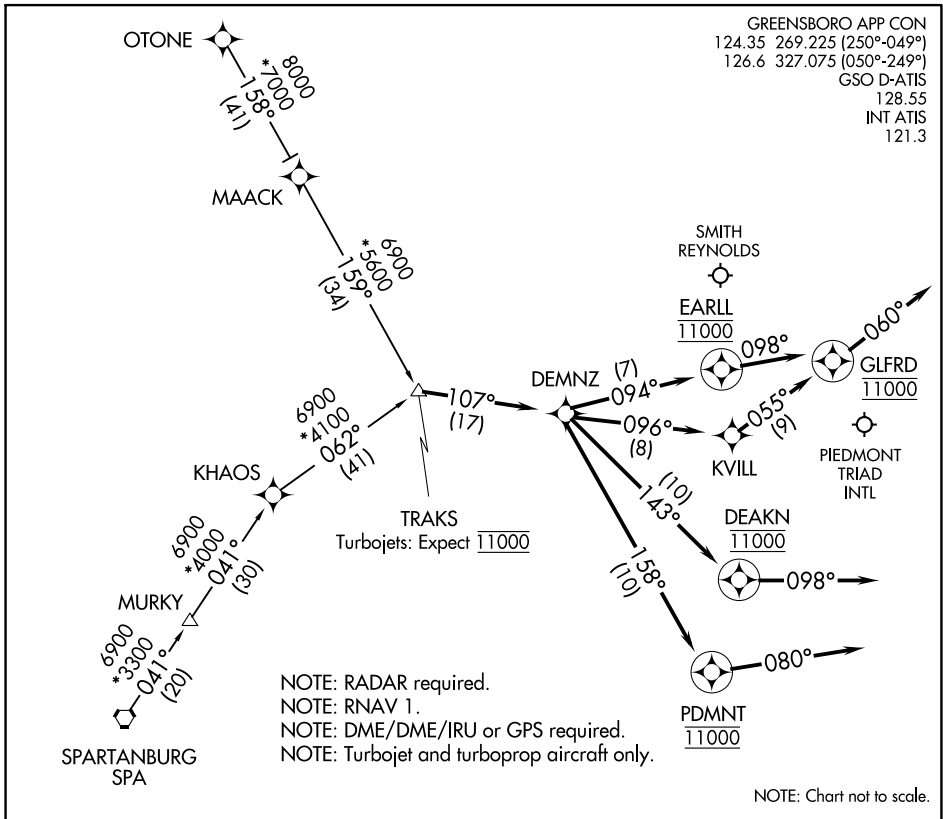

TRAKS THREE ARRIVAL (RNAV)

GREENSBORO, NORTH CAROLINA

SE-2, 19 MAY 2022 to 16 JUN 2022

SE-2, 19 MAY 2022 to 16 JUN 2022

ARRIVAL ROUTE DESCRIPTION

OTONE TRANSITION (OTONE.TRAKS3)

SPARTANBURG TRANSITION (SPA.TRAKS3)

GSO: From TRAKS on track 107° to DEMNZ.

LANDING RUNWAY 05L: From DEMNZ on track 143° to cross DEAKN at 11000, then on heading 098°. Expect RADAR vectors to final approach course.

LANDING RUNWAY 05R: From DEMNZ on track 158° to cross PDMNT at 11000, then on heading 080°. Expect RADAR vectors to final approach course.

LANDING RUNWAYS 14/32: From DEMNZ on track 094° to cross EARLL at 11000, then on heading 098°. Expect RADAR vectors to final approach course.

LANDING RUNWAYS 23L/R: From DEMNZ on track 096° to KVILL, then on track 055° to cross GLFRD at 11000, then on heading 060°. Expect RADAR vectors to final approach course.

LANDING INT: From TRAKS on track 107° to DEMNZ, then on track 143° to cross DEAKN at 11000, then on heading 098°. Expect RADAR vectors to final approach course.

TRAKS THREE ARRIVAL (RNAV)

GREENSBORO, NORTH CAROLINA