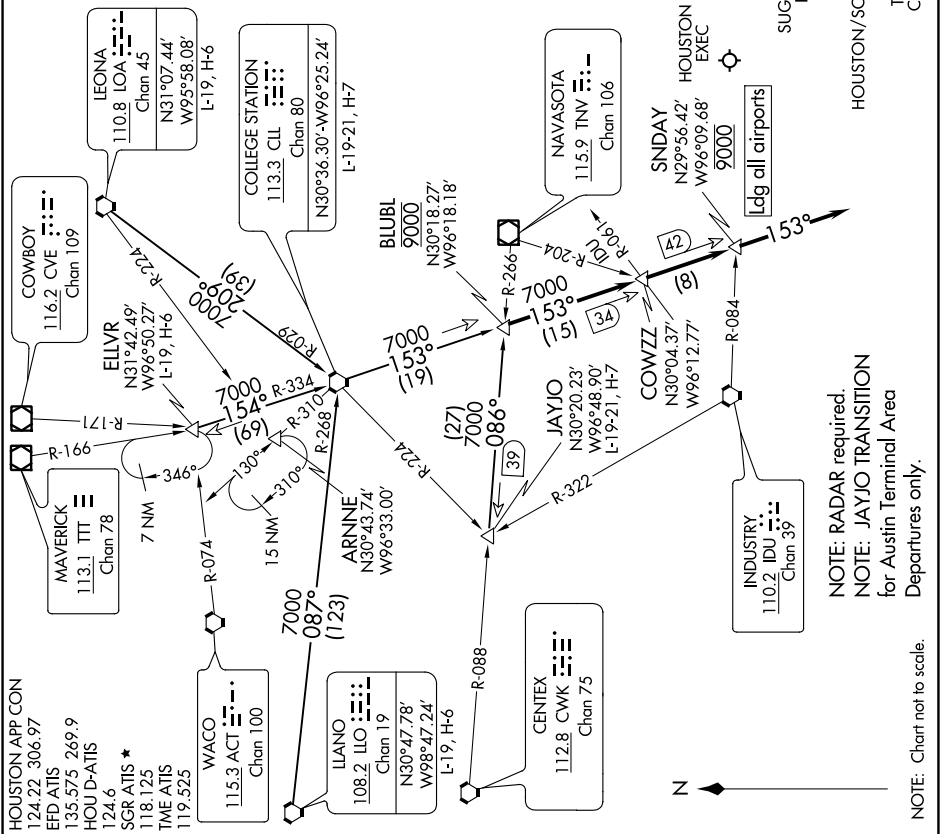

BLUBELL FOUR ARRIVAL

HOUSTON, TEXAS

SC-5, 19 MAY 2022 to 16 JUN 2022

ARRIVAL ROUTE DESCRIPTION

COLLEGE STATION TRANSITION (CLL.BLUBL4):
From over CLL VORTAC on CLL R-153 to BLUBL. Thence . . . .

ELIVR TRANSITION (ELVVR.BLUBL4): From over ELIVR on CLL R-334 to CLL VORTAC, then on CLL R-153 to BLUBL. Thence . . . .

JAYJO TRANSITION (JAYJO.BLUBL4): From over JAYJO on TNV R-266 to BLUBL. Thence . . . .

LEONA TRANSITION (LOA.BLUBL4): From over LOA VORTAC on LOA R-209 and CLL R-029 to CLL VORTAC, then on CLL R-153 to BLUBL. Thence . . . .

ILANO TRANSITION (ILO.BLUBL4): From over ILO VORTAC on ILO R-087 and CLL R-268 to CLL VORTAC, then on CLL R-153 to BLUBL. Thence . . . .

. . . . From over BLUBL on CLL R-153 to cross **SNDAY** at 9000, from **SNDAY** fly heading 153°. Expect vectors to final approach course at or prior to **SNDAY**.

SC-5, 19 MAY 2022 to 16 JUN 2022

BLUBELL FOUR ARRIVAL

HOUSTON, TEXAS