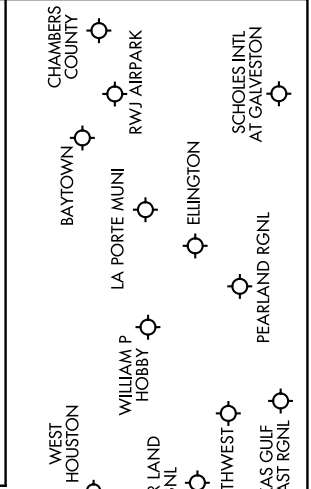

BLUBELL FOUR ARRIVAL

HOUSTON, TEXAS

SC-5, 19 MAY 2022 to 16 JUN 2022

ARRIVAL ROUTE DESCRIPTION

COLLEGE STATION TRANSITION (CLL.BLUBL4):
From over CLL VORTAC on CLL R-153 to BLUBL. Thence . . . .

ELIVR TRANSITION (ELVVR.BLUBL4): From over ELIVR on CLL R-334 to CLL VORTAC, then on CLL R-153 to BLUBL. Thence . . . .

JAYJO TRANSITION (JAYJO.BLUBL4): From over JAYJO on TNV R-266 to BLUBL. Thence . . . .

LEONA TRANSITION (LOA.BLUBL4): From over LOA VORTAC on LOA R-209 and CLL R-029 to CLL VORTAC, then on CLL R-153 to BLUBL. Thence . . . .

ILANO TRANSITION (ILO.BLUBL4): From over ILO VORTAC on ILO R-087 and CLL R-268 to CLL VORTAC, then on CLL R-153 to BLUBL. Thence . . . .

. . . . From over BLUBL on CLL R-153 to cross **SNDAY** at 9000, from **SNDAY** fly heading 153°. Expect vectors to final approach course at or prior to **SNDAY**.

SC-5, 19 MAY 2022 to 16 JUN 2022

BLUBELL FOUR ARRIVAL

HOUSTON, TEXAS