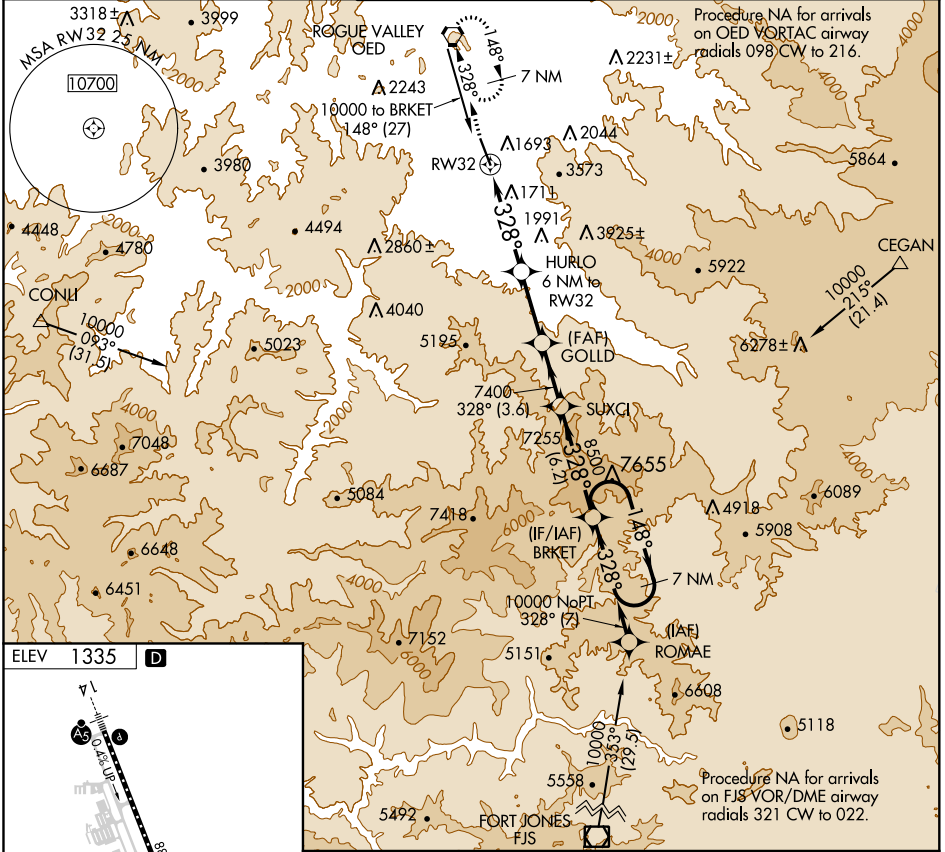

APP CRS	Rwy Idg	N/A
328°	TDZE	N/A
	Apt Elev	1335

# RNAV (GPS)-D

## ROGUE VALLEY INTL-MEDFORD (MFR)

RNP APCH.		MISSED APPROACH: Climb to 7800 direct OED VORTAC and hold, continue climb-in-hold to 7800.	
<p>Circling NA for Cats C and D northeast of Rwy 14-32.</p>			

ATIS	CASCADE APP CON *	MEDFORD TOWER *	GND CON	UNICOM
127.25	124.3 379.9	119.4 (CTAF) 257.8	121.8	122.95

CATEGORY	A	B	C	D
CIRCLING	3600-1¼ 2265 (2300-1¼)	3600-1½ 2265 (2300-1½)	3600-3	2265 (2300-3)

NW-1, 19 MAY 2022 to 16 JUN 2022

NW-1, 19 MAY 2022 to 16 JUN 2022