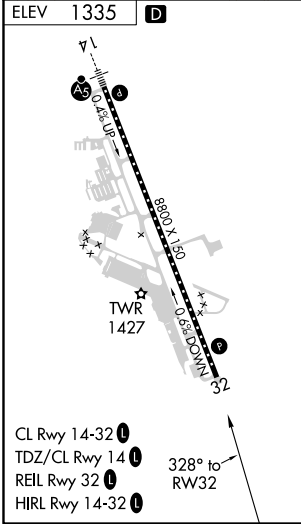

APP CRS	Rwy Idg	N/A
328°	TDZE	N/A
	Apt Elev	1335

## ROGUE VALLEY INTL-MEDFORD (MFR)

RNP APCH.		MISSED APPROACH: Climb to 7800 direct OED VORTAC and hold, continue climb-in-hold to 7800.	
<p>Circling NA for Cats C and D northeast of Rwy 14-32.</p>			

ATIS	CASCADE APP CON *	MEDFORD TOWER *	GND CON	UNICOM
127.25	124.3 379.9	119.4 (CTAF) 257.8	121.8	122.95

CATEGORY	A	B	C	D
CIRCLING	3600-1¼ 2265 (2300-1¼)	3600-1½ 2265 (2300-1½)	3600-3	2265 (2300-3)

NW-1, 19 MAY 2022 to 16 JUN 2022

NW-1, 19 MAY 2022 to 16 JUN 2022