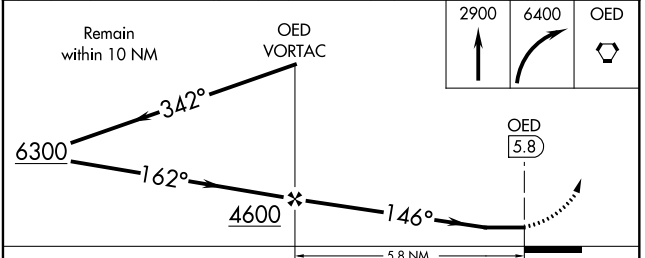

VORTAC OED 113.6 Chan 83	APP CRS 146°	Rwy Idg TDZE Apt Elev 1335	N/A N/A

VOR-A

ROGUE VALLEY INTL-MEDFORD (MFR)

⚠ If local altimeter setting not received, procedure NA.
⚠ Circling NA for Cats C and D northeast of Rwy 14-32.
⚠ MISSED APPROACH: Climb to 2900 then climbing right turn to 6400 direct OED VORTAC and hold, continue climb-in-hold to 6400.

ATIS 127.25	CASCADE APP CON * 124.3 379.9	MEDFORD TOWER * 119.4 (CTAF) 257.8	GND CON 121.8	UNICOM 122.95

CATEGORY	A	B	C	D
CIRCLING	2680-1¼ 1345 (1400-1¼)	2680-1½ 1345 (1400-1½)	2680-3	1345 (1400-3)

NW-1, 19 MAY 2022 to 16 JUN 2022

NW-1, 19 MAY 2022 to 16 JUN 2022