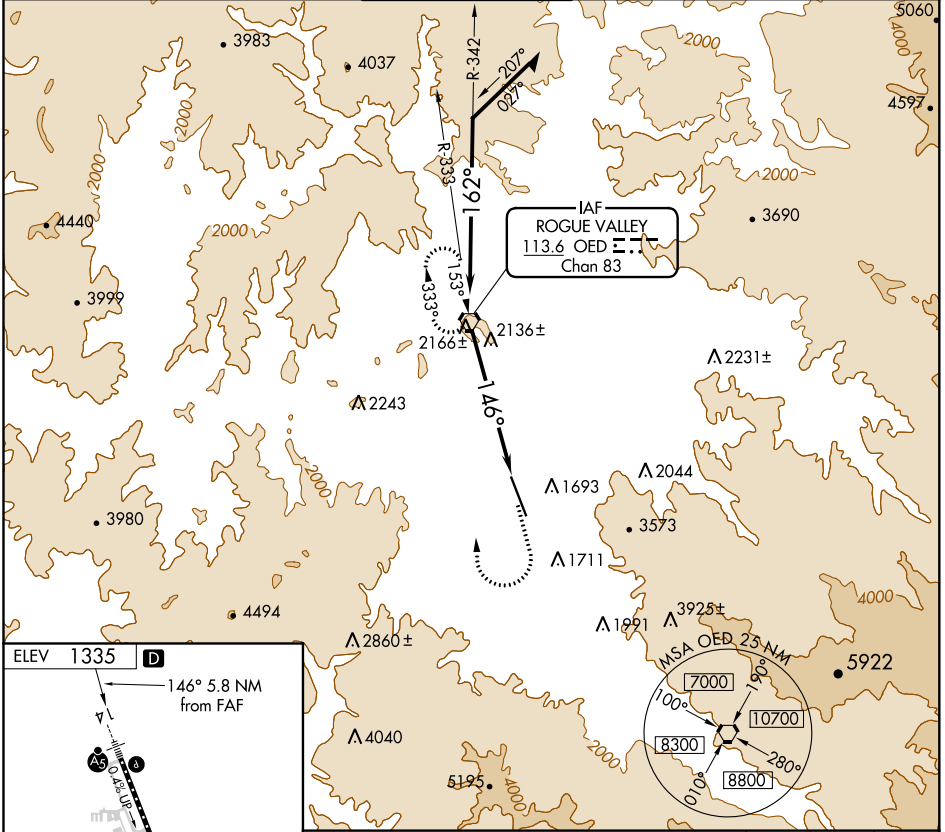

VORTAC OED <b>113.6</b> Chan <b>83</b>	APP CRS <b>146°</b>	Rwy Idg TDZE Apt Elev <b>1335</b>	<b>N/A</b> <b>N/A</b>
--	------------------------	--	--------------------------

## ROGUE VALLEY INTL-MEDFORD (MFR)

**⚠** If local altimeter setting not received, procedure NA.  
**⚠** Circling NA for Cats C and D northeast of Rwy 14-32.  
**⚠** MISSED APPROACH: Climb to 2900 then climbing right turn to 6400 direct OED VORTAC and hold, continue climb-in-hold to 6400.

CATEGORY	A	B	C	D
CIRCLING	2680-1¼ 1345 (1400-1¼)	2680-1½ 1345 (1400-1½)	2680-3	1345 (1400-3)

NW-1, 19 MAY 2022 to 16 JUN 2022

NW-1, 19 MAY 2022 to 16 JUN 2022