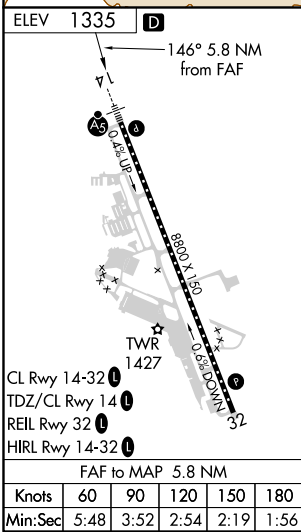

VORTAC OED <b>113.6</b> Chan <b>83</b>	APP CRS <b>146°</b>	Rwy Idg TDZE Apt Elev <b>1335</b>	<b>N/A</b> <b>N/A</b>
--	------------------------	--	--------------------------

## ROGUE VALLEY INTL-MEDFORD (MFR)

**⚠** If local altimeter setting not received, procedure NA.  
**⚠** Circling NA for Cats C and D northeast of Rwy 14-32.  
**⚠** MISSED APPROACH: Climb to 2900 then climbing right turn to 6400 direct OED VORTAC and hold, continue climb-in-hold to 6400.

CATEGORY	A	B	C	D
CIRCLING	2680-1¼ 1345 (1400-1¼)	2680-1½ 1345 (1400-1½)	2680-3	1345 (1400-3)

NW-1, 19 MAY 2022 to 16 JUN 2022

NW-1, 19 MAY 2022 to 16 JUN 2022