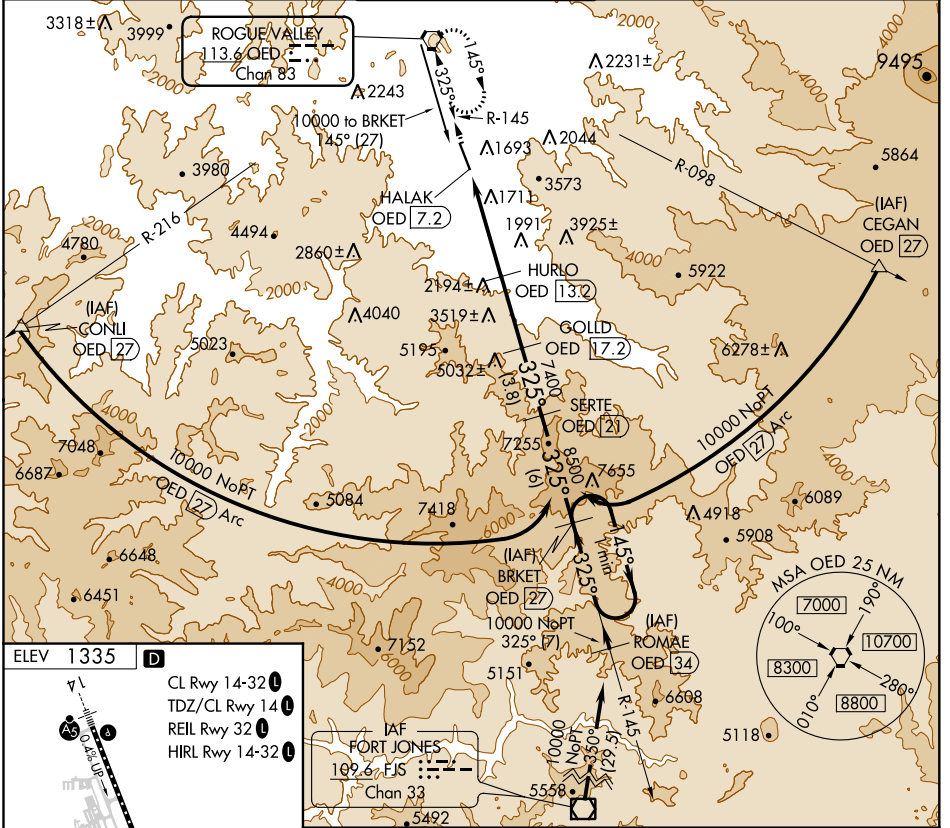

VORTAC OED 113.6 Chan 83	APP CRS 325°	Rwy Idg TDZE Apt Elev 1335	N/A N/A
--	------------------------	--------------------------------------	------------

VOR/DME-C

ROGUE VALLEY INTL-MEDFORD (MF'R)

⚠ Circling NA for Cats C and D northeast of Rwy 14-32.

⚠ -3°C

MISSED APPROACH: Climb to 7600 direct OED VORTAC and hold, continue climb-in-hold to 7600.

ATIS 127.25	CASCADE APP CON * 124.3 379.9	MEDFORD TOWER * 119.4 (CTAF) 257.8	GND CON 121.8	UNICOM 122.95
-----------------------	---	--	-------------------------	-------------------------

NW-1, 19 MAY 2022 to 16 JUN 2022

NW-1, 19 MAY 2022 to 16 JUN 2022

CATEGORY	A	B	C	D
CIRCLING	3600-1¼ 2265 (2300-1¼)	3600-1½ 2265 (2300-1½)	3600-3	2265 (2300-3)