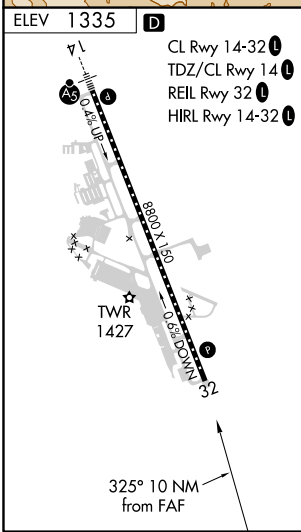

VORTAC OED 113.6 Chan 83	APP CRS 325°	Rwy Idg TDZE Apt Elev 1335	N/A N/A
--	------------------------	--------------------------------------	------------

VOR/DME-C

ROGUE VALLEY INTL-MEDFORD (MF'R)

⚠ Circling NA for Cats C and D northeast of Rwy 14-32.

⚠ -3°C

MISSED APPROACH: Climb to 7600 direct OED VORTAC and hold, continue climb-in-hold to 7600.

ATIS 127.25	CASCADE APP CON * 124.3 379.9	MEDFORD TOWER * 119.4 (CTAF) 257.8	GND CON 121.8	UNICOM 122.95
-----------------------	---	--	-------------------------	-------------------------

NW-1, 19 MAY 2022 to 16 JUN 2022

NW-1, 19 MAY 2022 to 16 JUN 2022

CATEGORY	A	B	C	D
CIRCLING	3600-1¼ 2265 (2300-1¼)	3600-1½ 2265 (2300-1½)	3600-3	2265 (2300-3)