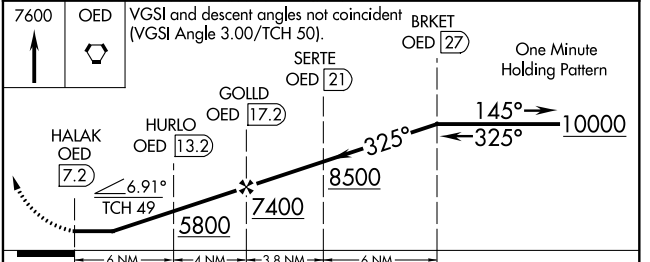

CATEGORY	A	B	C	D
CIRCLING	3600-1¼ 2265 (2300-1¼)	3600-1½ 2265 (2300-1½)	3600-3	2265 (2300-3)