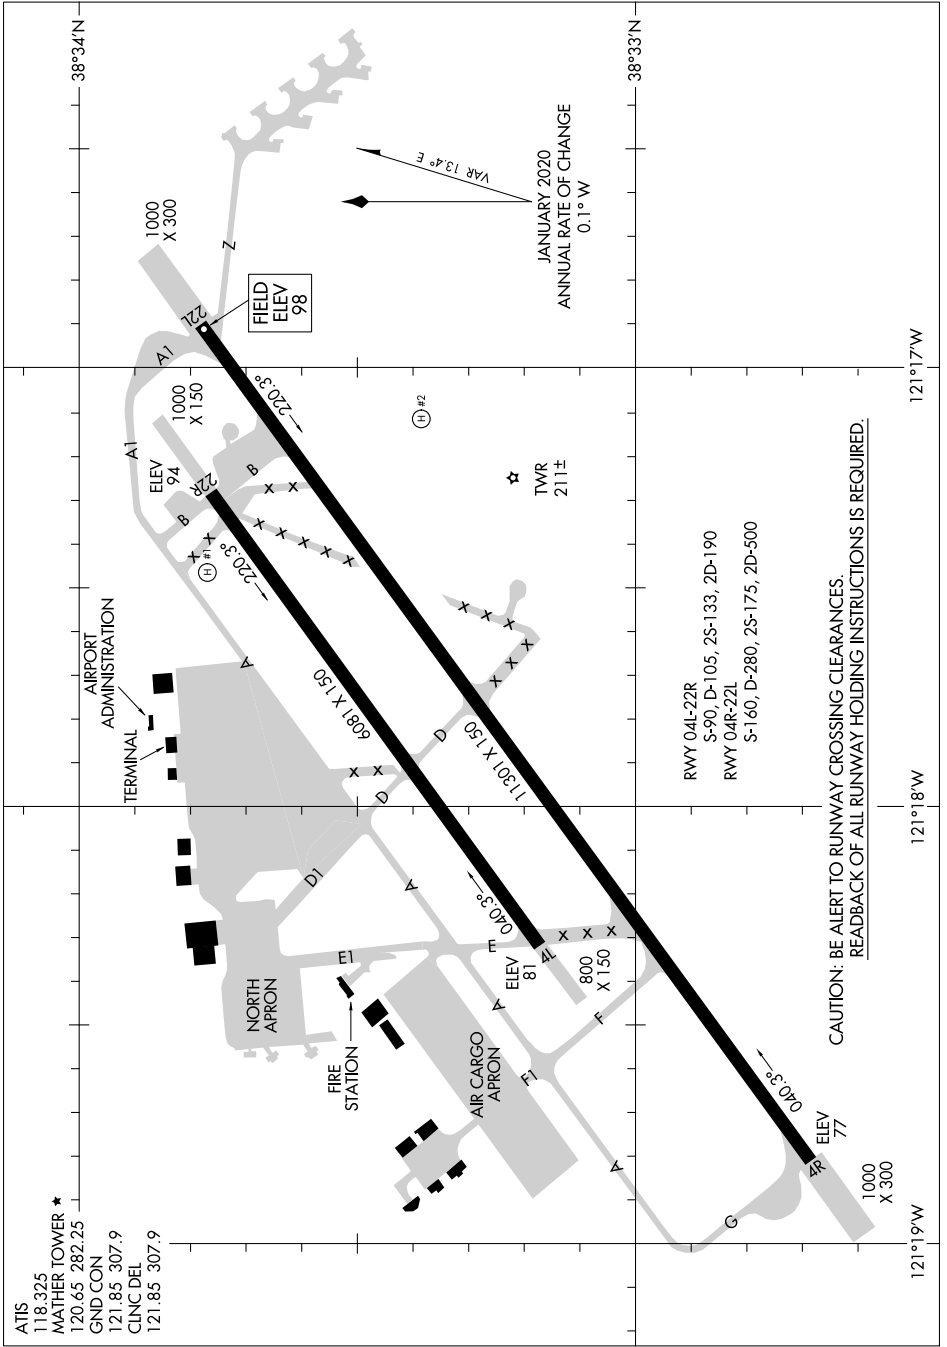

AIRPORT DIAGRAM

AL-356 (FAA)

SACRAMENTO MATHER (MHR)
SACRAMENTO, CALIFORNIA

SW-2, 19 MAY 2022 to 16 JUN 2022

ATIS 118.325
 MATHER TOWER ★ 120.65 282.25
 GND CON 121.85 307.9
 CLNC DEL 121.85 307.9

RWY 04L-22R
 S-90 D-105, 2S-133, 2D-190
 RWY 04R-22L
 S-160, D-280, 2S-175, 2D-500

CAUTION: BE ALERT TO RUNWAY CROSSING CLEARANCES.
 READBACK OF ALL RUNWAY HOLDING INSTRUCTIONS IS REQUIRED.

AIRPORT DIAGRAM

SACRAMENTO, CALIFORNIA
SACRAMENTO MATHER (MHR)

SW-2, 19 MAY 2022 to 16 JUN 2022