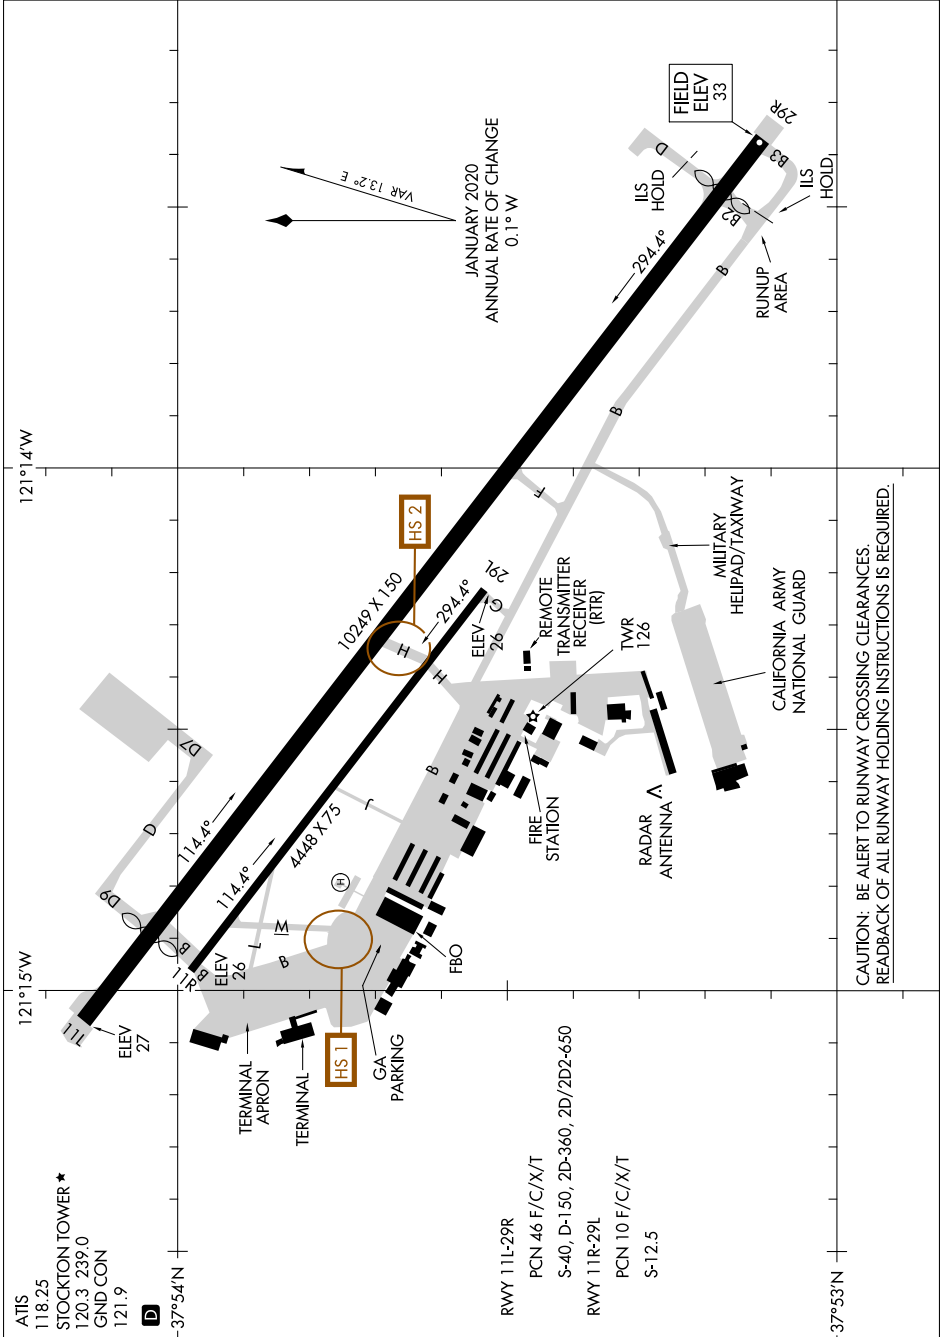

# AIRPORT DIAGRAM

AL-407 (FAA)

STOCKTON METRO (SCK)  
STOCKTON, CALIFORNIA

SW-2, 19 MAY 2022 to 16 JUN 2022

CAUTION: BE ALERT TO RUNWAY CROSSING CLEARANCES.  
READBACK OF ALL RUNWAY HOLDING INSTRUCTIONS IS REQUIRED.

SW-2, 19 MAY 2022 to 16 JUN 2022

# AIRPORT DIAGRAM

STOCKTON, CALIFORNIA  
STOCKTON METRO (SCK)