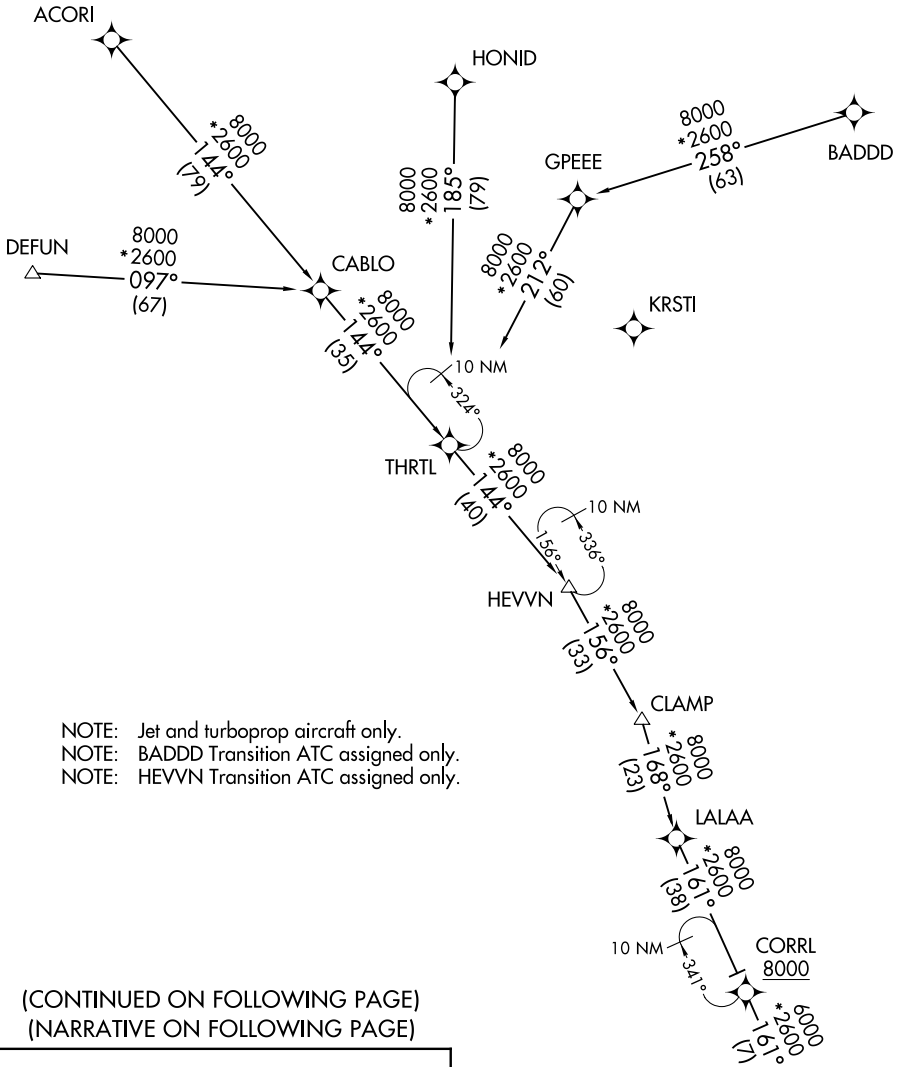

BANGZ ONE ARRIVAL (RNAV)

ST PETERSBURG-CLEARWATER, FLORIDA

RNAV 1 - DME/DME/IRU or GPS.

RADAR required.

TAMPA APP CON
118.8 239.3
PIE ATIS
134.5
SRQ ATIS
124.375

NOTE: Jet and turboprop aircraft only.
NOTE: BADDD Transition ATC assigned only.
NOTE: HEVVN Transition ATC assigned only.

(CONTINUED ON FOLLOWING PAGE)
(NARRATIVE ON FOLLOWING PAGE)

- ACORI TRANSITION (ACORI.BANGZ1)
- BADDD TRANSITION (BADDD.BANGZ1)
- DEFUN TRANSITION (DEFUN.BANGZ1)
- HEVVN TRANSITION (HEVVN.BANGZ1)
- HONID TRANSITION (HONID.BANGZ1)

NOTE: Chart not to scale.

SE-3, 19 MAY 2022 to 16 JUN 2022

SE-3, 19 MAY 2022 to 16 JUN 2022

BANGZ ONE ARRIVAL (RNAV)

ST PETERSBURG-CLEARWATER, FLORIDA

(BANGZ.BANGZ1) 22139

AL-625 (FAA)

Arrival Routes

SRQ ATIS

124.375

NOTE: Jet and turboprop aircraft only.

NOTE: Chart not to scale.

ARRIVAL ROUTE DESCRIPTION

LANDING KSRQ RUNWAY 14: From BANGZ on track 144° to KIDLE, then on track 183° to ALROE, then on track 138° to MAHAR, then on track 140° to cross PASOE at or above 3000, then on heading 140° or as assigned by ATC. Expect RADAR vectors to final approach course.