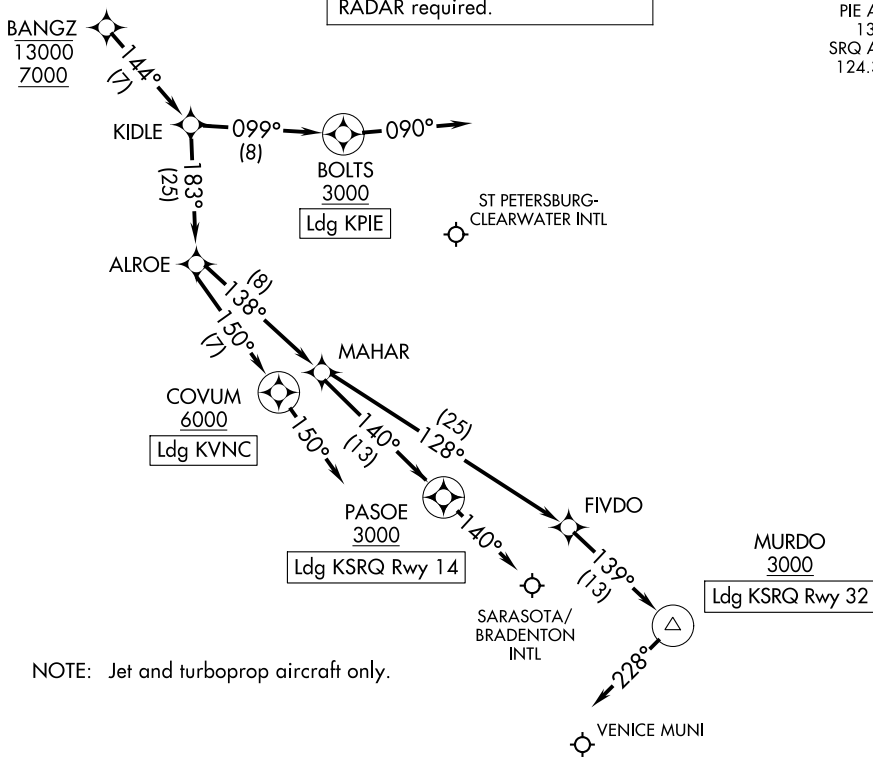

NOTE: Chart not to scale.

SE-3, 19 MAY 2022 to 16 JUN 2022

SE-3, 19 MAY 2022 to 16 JUN 2022

BANGZ ONE ARRIVAL (RNAV)

ST PETERSBURG-CLEARWATER, FLORIDA

(BANGZ.BANGZ1) 22139

AL-625 (FAA)

Arrival Routes

BANGZ ONE ARRIVAL (RNAV)

ST PETERSBURG-CLEARWATER, FLORIDA

RNAV 1 - DME/DME/IRU or GPS.

RADAR required.

TAMPA APP CON

118.8 239.3

PIE ATIS

134.5

SRQ ATIS

124.375

NOTE: Jet and turboprop aircraft only.

NOTE: Chart not to scale.

ARRIVAL ROUTE DESCRIPTION

LANDING KSRQ RUNWAY 14: From BANGZ on track 144° to KIDLE, then on track 183° to ALROE, then on track 138° to MAHAR, then on track 140° to cross PASOE at or above 3000, then on heading 140° or as assigned by ATC. Expect RADAR vectors to final approach course.

LANDING KSRQ RUNWAY 32: From BANGZ on track 144° to KIDLE, then on track 183° to ALROE, then on track 138° to MAHAR, then on track 128° to FIVDO, then on track 139° to cross MURDO at or above 3000, then on heading 228° or as assigned by ATC. Expect RADAR vectors to final approach course.