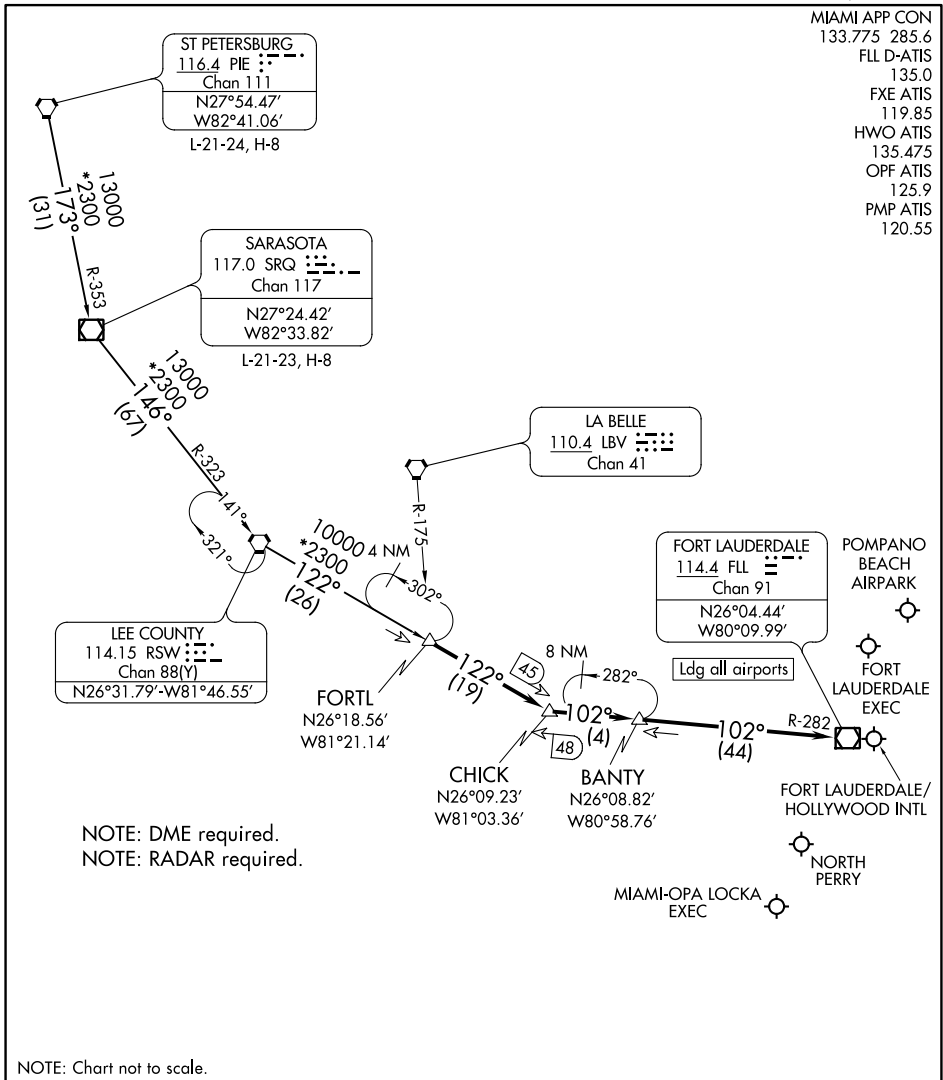

FORTL NINE ARRIVAL

FORT LAUDERDALE, FLORIDA

SE-3, 19 MAY 2022 to 16 JUN 2022

SE-3, 19 MAY 2022 to 16 JUN 2022

NOTE: Chart not to scale.

ARRIVAL ROUTE DESCRIPTION

ST PETERSBURG TRANSITION (PIE.FORTL9): From over PIE VORTAC on PIE R-173 and SRQ R-353 to SRQ VOR/DME, then on SRQ R-146 and RSW R-323 to RSW VORTAC, then on RSW R-122 to FORTL. Thence. . .

SARASOTA TRANSITION (SRQ.FORTL9): From over SRQ VOR/DME on SRQ R-146 and RSW R-323 to RSW VORTAC, then on RSW R-122 to FORTL. Thence. . .

LANDING ALL AIRPORTS: From FORTL on RSW R-122 to CHICK, then on FORT LAUDERDALE VOR/DME (FLL) R-282 to FLL VOR/DME. Expect RADAR vectors to final approach course.

FORTL NINE ARRIVAL

FORT LAUDERDALE, FLORIDA