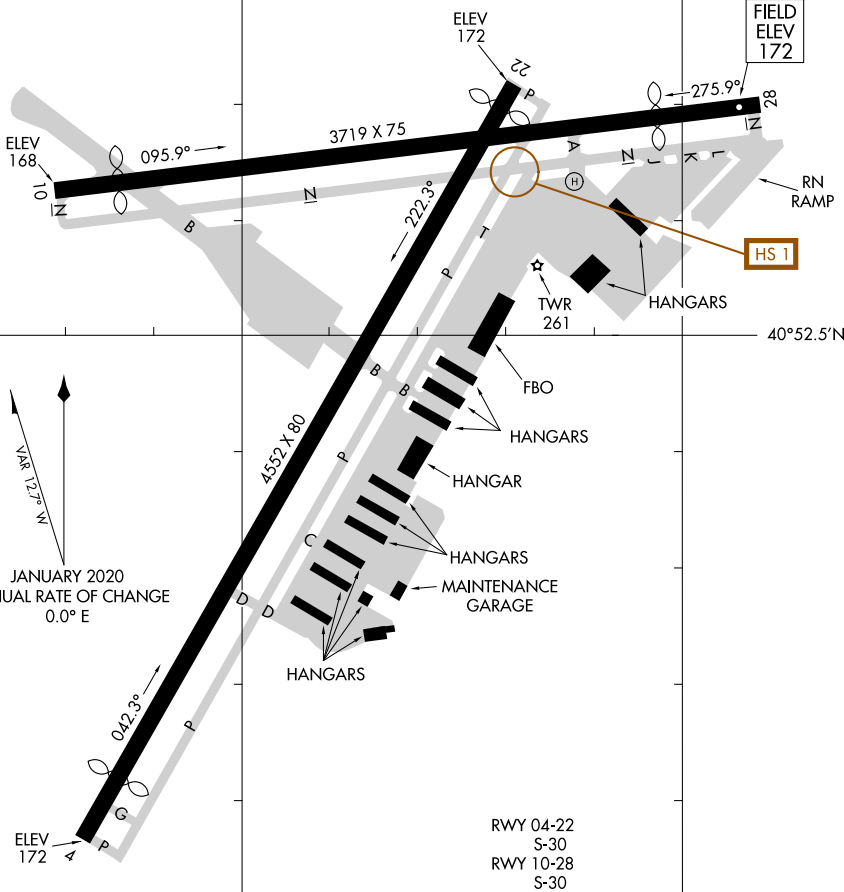

21336

AIRPORT DIAGRAM

AL-5275 (FAA)

ESSEX COUNTY (CDW)
CALDWELL, NEW JERSEY

ATIS
 135.5
 CALDWELL TOWER ★
 119.8
 GND CON
 121.9
 CLNC DEL
 121.1

NE-2, 19 MAY 2022 to 16 JUN 2022

NE-2, 19 MAY 2022 to 16 JUN 2022

VAR 132° W
 JANUARY 2020
 ANNUAL RATE OF CHANGE
 0.0° E

CAUTION: BE ALERT TO RUNWAY CROSSING CLEARANCES.
 READBACK OF ALL RUNWAY HOLDING INSTRUCTIONS IS REQUIRED.

74°17.0'W

74°16.5'W

AIRPORT DIAGRAM

21336

CALDWELL, NEW JERSEY
ESSEX COUNTY (CDW)