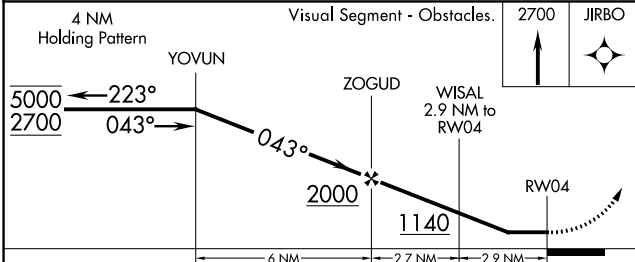

# RNAV (GPS) RWY 4

ESSEX COUNTY (CDW)

RNP APCH.		MISSED APPROACH: Climb to 2700 direct JIRBO and hold.			
 Procedure NA at night. Rwy 4 helicopter visibility reduction below 1 SM NA.					

ATIS <b>135.5</b>	NEW YORK APP CON <b>127.6 379.9</b>	CALDWELL TOWER ★ <b>119.8 (CTAF) 0</b>	GND CON <b>121.9</b>	CLNC DEL <b>121.1</b>	UNICOM <b>122.95</b>
----------------------	--	---	-------------------------	--------------------------	-------------------------

NE-2, 19 MAY 2022 to 16 JUN 2022

NE-2, 19 MAY 2022 to 16 JUN 2022

CATEGORY	A	B	C	D
LP MDA	620-1	448 (500-1)	620-1 3/8	448 (500-1 3/8)
LNAV MDA	660-1	488 (500-1)	660-1 3/8	488 (500-1 3/8)
CIRCLING	960-1	1040-1 1/4	1100-2 3/4	1400-3
	788 (800-1)	868 (900-1 1/4)	928 (1000-2 3/4)	1228 (1300-3)