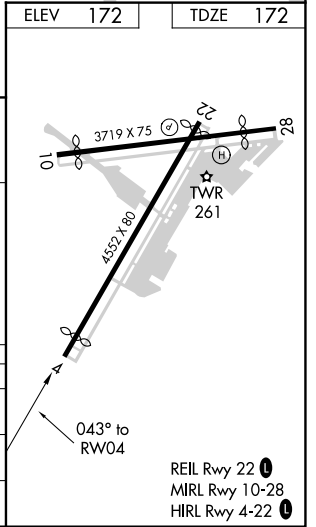

# RNAV (GPS) RWY 4

ESSEX COUNTY (CDW)

RNP APCH.		MISSED APPROACH: Climb to 2700 direct JIRBO and hold.			
 Procedure NA at night. Rwy 4 helicopter visibility reduction below 1 SM NA.					

ATIS <b>135.5</b>	NEW YORK APP CON <b>127.6 379.9</b>	CALDWELL TOWER ★ <b>119.8 (CTAF) 0</b>	GND CON <b>121.9</b>	CLNC DEL <b>121.1</b>	UNICOM <b>122.95</b>
----------------------	--	---	-------------------------	--------------------------	-------------------------

NE-2, 19 MAY 2022 to 16 JUN 2022

NE-2, 19 MAY 2022 to 16 JUN 2022

CATEGORY	A	B	C	D
LP MDA	620-1	448 (500-1)	620-1 3/8	448 (500-1 3/8)
LNAV MDA	660-1	488 (500-1)	660-1 3/8	488 (500-1 3/8)
CIRCLING	960-1	1040-1 1/4	1100-2 3/4	1400-3
	788 (800-1)	868 (900-1 1/4)	928 (1000-2 3/4)	1228 (1300-3)