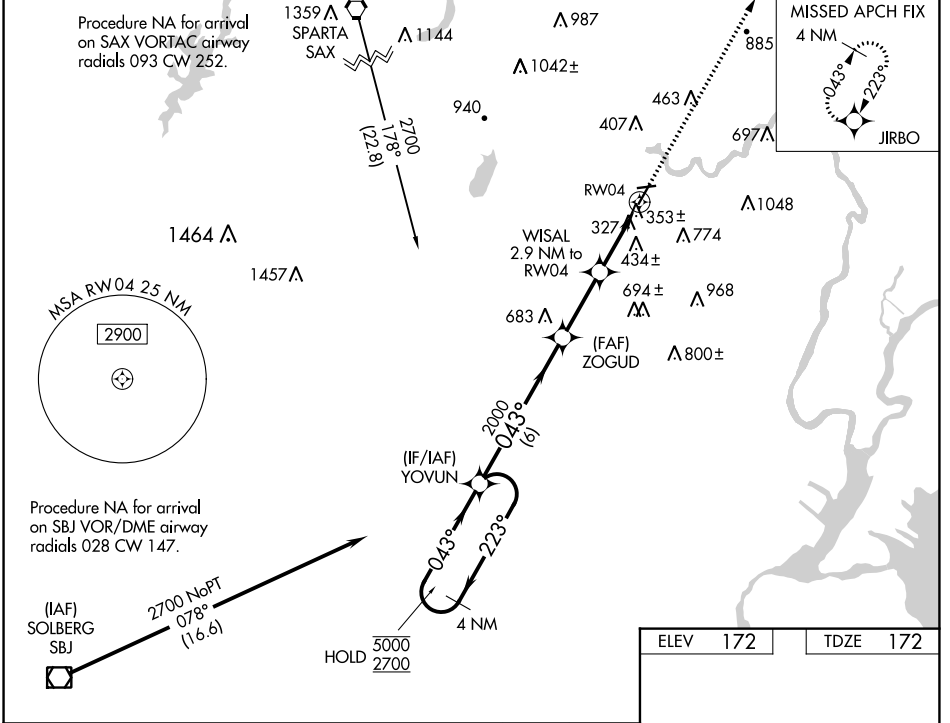

WAAS CH <b>42622</b> <b>W04A</b>	APP CRS <b>043°</b>	Rwy Idg TDZE Apt Elev	<b>4177</b> <b>172</b> <b>172</b>
--	------------------------	-----------------------------	---

# RNAV (GPS) RWY 4

ESSEX COUNTY (CDW)

RNP APCH.		MISSED APPROACH: Climb to 2700 direct JIRBO and hold.			
 Procedure NA at night. Rwy 4 helicopter visibility reduction below 1 SM NA.					

ATIS <b>135.5</b>	NEW YORK APP CON <b>127.6 379.9</b>	CALDWELL TOWER ★ <b>119.8 (CTAF) 0</b>	GND CON <b>121.9</b>	CLNC DEL <b>121.1</b>	UNICOM <b>122.95</b>
----------------------	--	---	-------------------------	--------------------------	-------------------------

NE-2, 19 MAY 2022 to 16 JUN 2022

NE-2, 19 MAY 2022 to 16 JUN 2022

CATEGORY	A	B	C	D
LP MDA	620-1	448 (500-1)	620-1 3/8	448 (500-1 3/8)
LNAV MDA	660-1	488 (500-1)	660-1 3/8	488 (500-1 3/8)
CIRCLING	960-1	1040-1 1/4	1100-2 3/4	1400-3
	788 (800-1)	868 (900-1 1/4)	928 (1000-2 3/4)	1228 (1300-3)

REIL Rwy 22   
 MIRL Rwy 10-28  
 HIRL Rwy 4-22