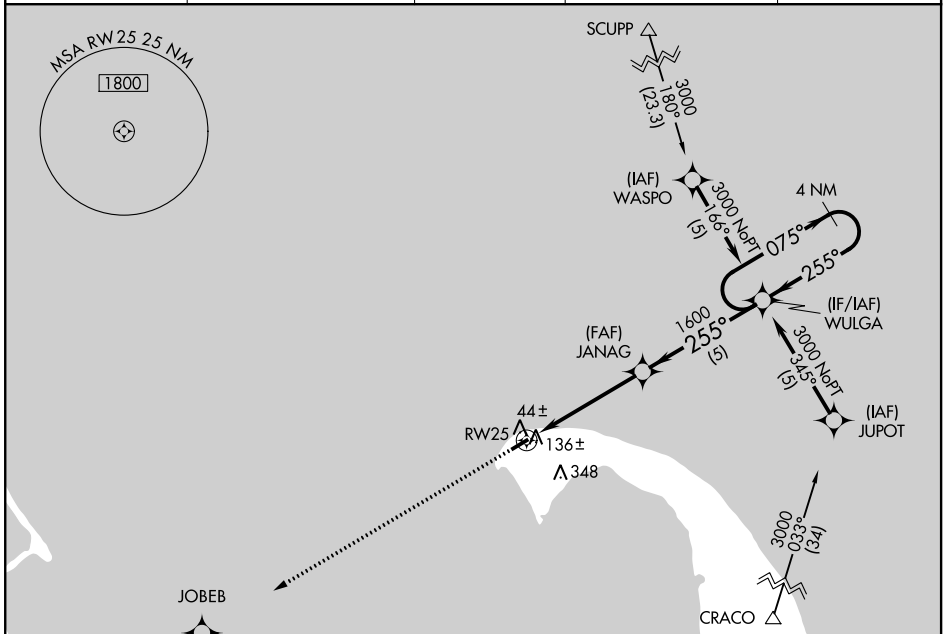

APP CRS	Rwy Idg	3502
255°	TDZE	8
	Apt Elev	8

RNAV (GPS) RWY 25

PROVINCETOWN MUNI (PVC)

⚠ DME/DME RNP-0.3 NA. When local altimeter setting not received, use Hyannis altimeter setting and increase all MDA 80 feet. Rwy 25 helicopter visibility reduction below 1 SM NA. Straight-in Rwy 25 NA at night, Circling Rwy 25 NA at night.

⚠ MISSED APPROACH: Climb to 3000 direct JOBEB and hold.

AWOS-3PT 119.275	BOSTON APP CON ★ 118.2	CLNC DEL 120.65	UNICOM 122.8 (CTAF)	122.85 ⓪
----------------------------	----------------------------------	---------------------------	-------------------------------	------------------------

CATEGORY	A	B	C	D
LNVA MDA	400-1	392 (400-1)		NA
⓪ CIRCLING	460-1 452 (500-1)	660-1 652 (700-1)		NA

NE-1, 19 MAY 2022 to 16 JUN 2022

NE-1, 19 MAY 2022 to 16 JUN 2022