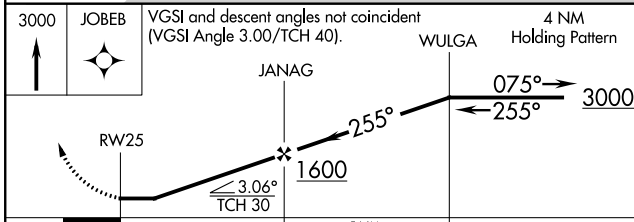

⚠ MISSED APPROACH: Climb to 3000 direct JOBEB and hold.

AWOS-3PT 119.275	BOSTON APP CON ★ 118.2	CLNC DEL 120.65	UNICOM 122.8 (CTAF)	122.85 ⓪
----------------------------	----------------------------------	---------------------------	-------------------------------	------------------------