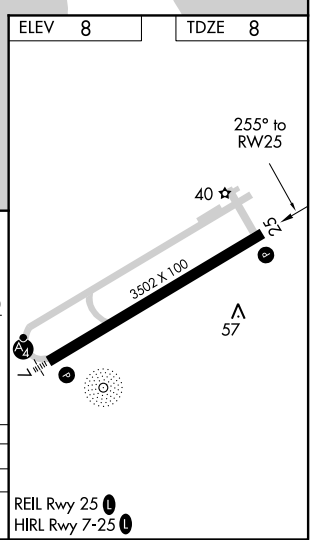

NE-1, 19 MAY 2022 to 16 JUN 2022

NE-1, 19 MAY 2022 to 16 JUN 2022