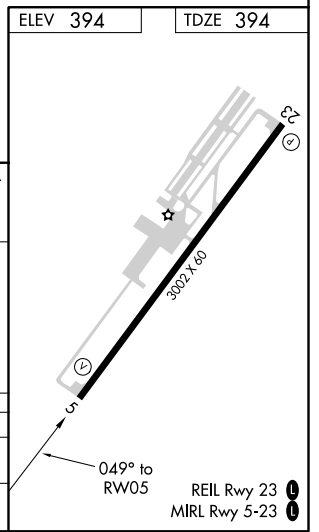

CATEGORY	A	B	C	D
LNVA MDA	880-1	486 (500-1)	NA	
C CIRCLING	960-1 566 (600-1)	1040-1 646 (700-1)	NA