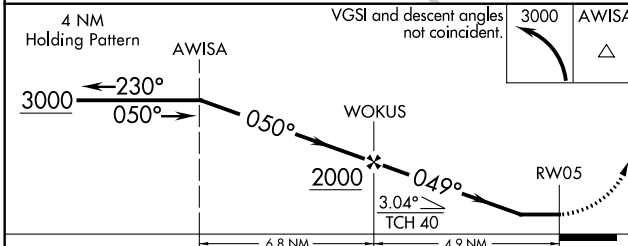

CATEGORY	A	B	C	D
LNVA MDA	880-1	486 (500-1)	NA	
C CIRCLING	960-1 566 (600-1)	1040-1 646 (700-1)	NA