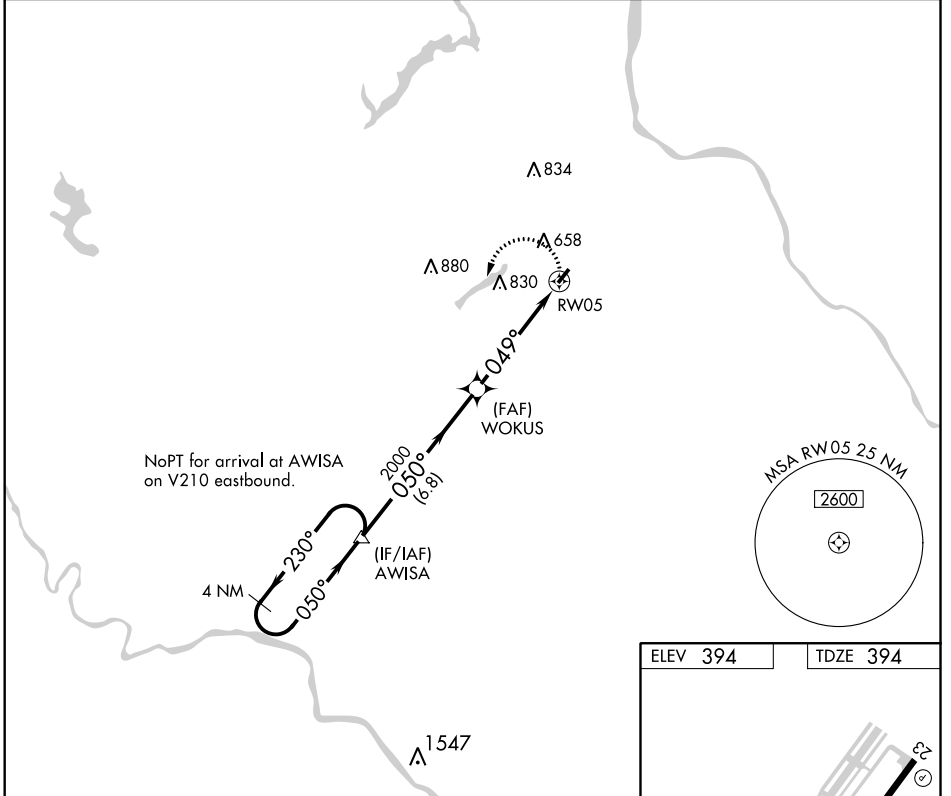

APP CRS 049°	Rwy Idg 3002
	TDZE 394
	Apt Elev 394

RNAV (GPS) RWY 5

DOYLESTOWN (DYL)

⚠ DME/DME RNP-0.3 NA. Rwy 5: helicopter visibility reduction below 3/4 SM NA.
⚠ When local altimeter setting not received, use Trenton altimeter setting and increase all MDA 60 feet.

MISSED APPROACH: Climbing left turn to 3000 direct AWISA and hold.

ASOS 118.875	PHILADELPHIA APP CON 123.8 291.7	CLNC DEL 118.55	UNICOM 122.975 (CTAF) 0
------------------------	--	---------------------------	-----------------------------------

NE-4, 19 MAY 2022 to 16 JUN 2022

NE-4, 19 MAY 2022 to 16 JUN 2022

CATEGORY	A	B	C	D
LNVA MDA	880-1	486 (500-1)	NA	
C CIRCLING	960-1 566 (600-1)	1040-1 646 (700-1)	NA	