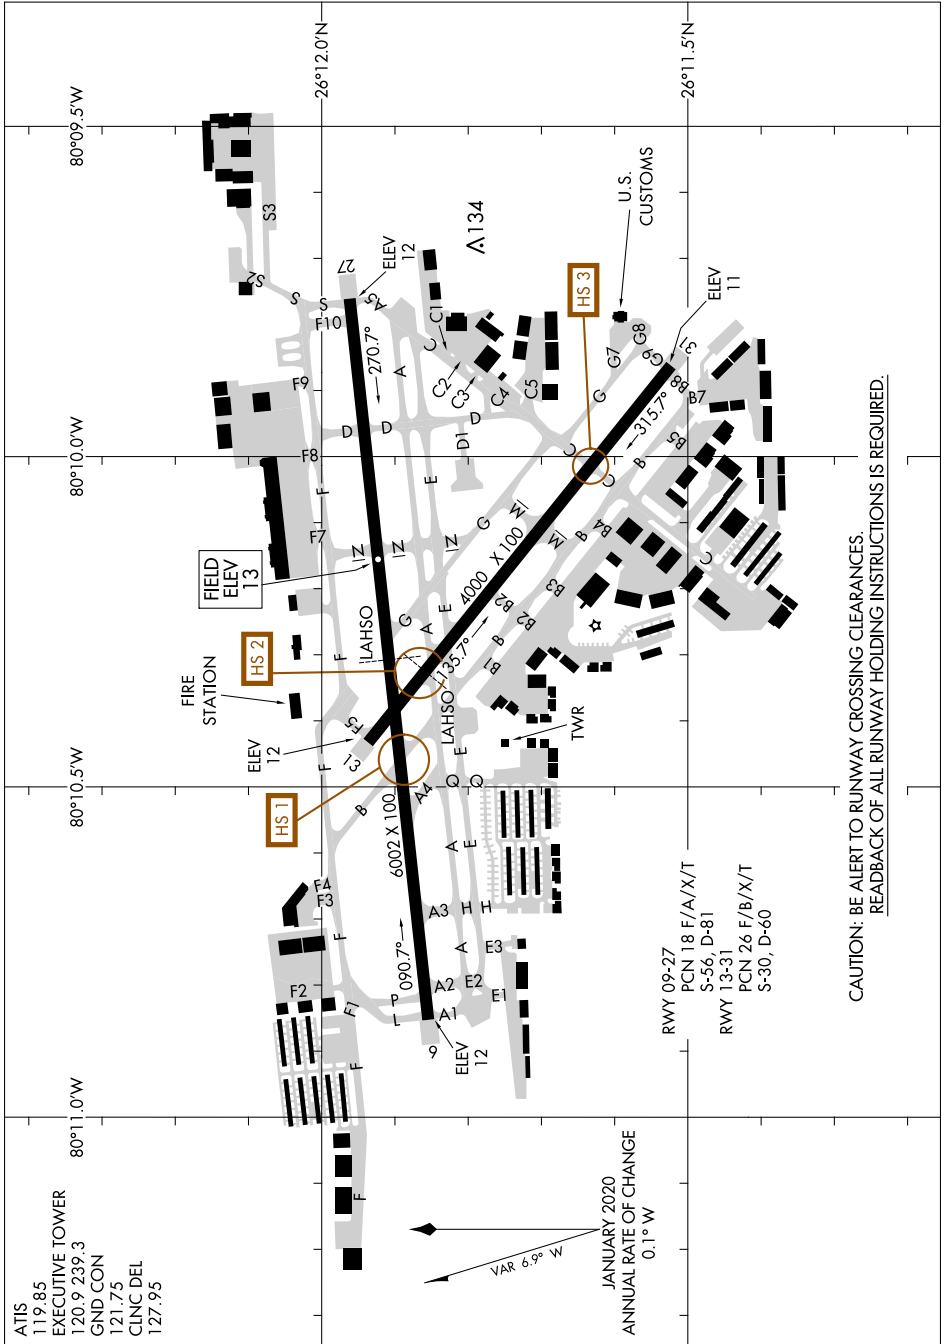

AIRPORT DIAGRAM

AL-5942 (FAA)

FORT LAUDERDALE EXEC (F^{XE}E)
FORT LAUDERDALE, FLORIDA

SE-3, 19 MAY 2022 to 16 JUN 2022

CAUTION: BE ALERT TO RUNWAY CROSSING CLEARANCES.
REARBACK OF ALL RUNWAY HOLDING INSTRUCTIONS IS REQUIRED.

SE-3, 19 MAY 2022 to 16 JUN 2022