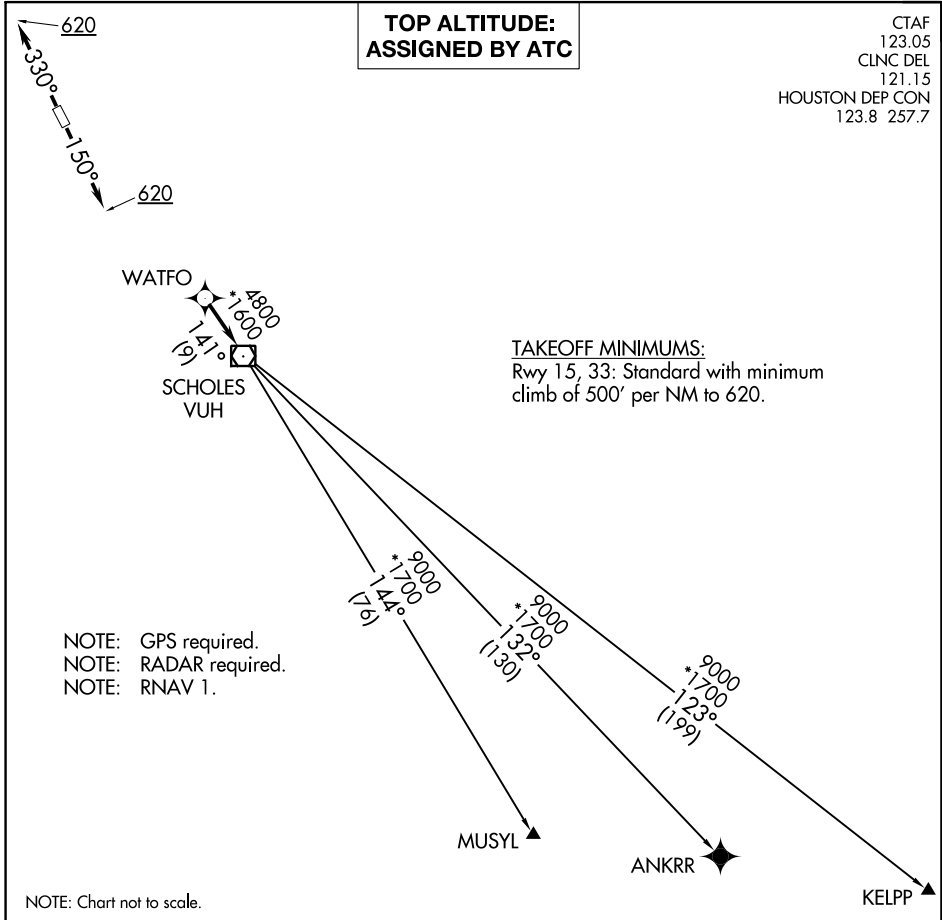

# WATFO FIVE DEPARTURE (RNAV)

**TOP ALTITUDE:  
ASSIGNED BY ATC**

CTAF  
123.05  
CLNC DEL  
121.15  
HOUSTON DEP CON  
123.8 257.7

SC-5, 19 MAY 2022 to 16 JUN 2022

SC-5, 19 MAY 2022 to 16 JUN 2022

## DEPARTURE ROUTE DESCRIPTION

TAKEOFF RWY 15: Climb on heading 150° to 620, for RADAR vectors to WATFO, thence. . . .

TAKEOFF RWY 33: Climb on heading 330° to 620, for RADAR vectors to WATFO, thence. . . .

. . . .on track 141° to VUH VOR/DME, then on (transition). Maintain ATC assigned altitude. Expect filed altitude 10 minutes after departure.

ANKRR TRANSITION (WATFO5.ANKRR)

KELPP TRANSITION (WATFO5.KELPP)