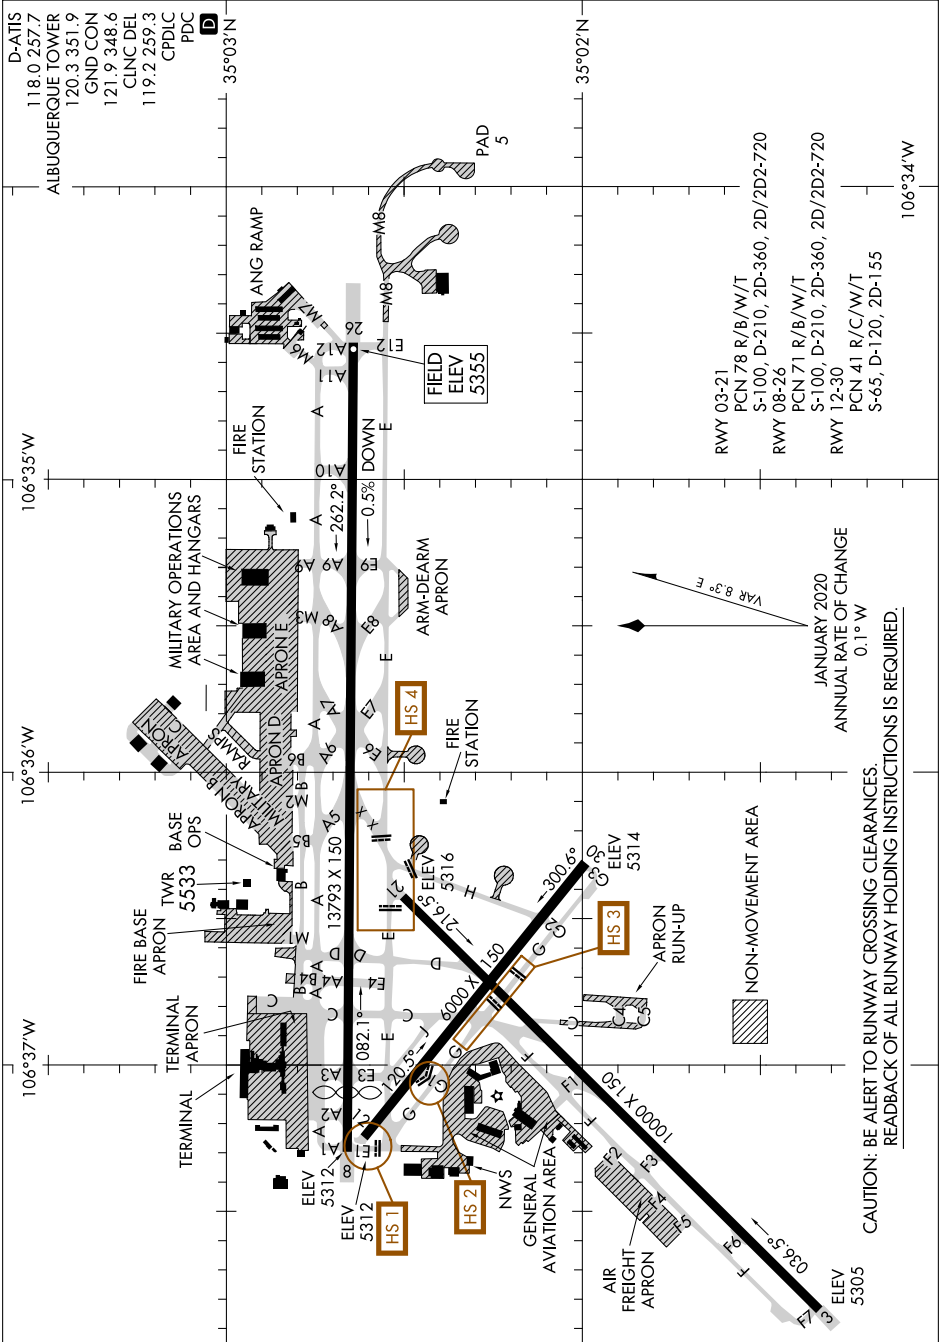

AIRPORT DIAGRAM

AL-12 (FAA)

ALBUQUERQUE INTL SUNPORT (ABQ)
ALBUQUERQUE, NEW MEXICO

SW-1, 16 JUN 2022 to 14 JUL 2022

SW-1, 16 JUN 2022 to 14 JUL 2022

AIRPORT DIAGRAM

ALBUQUERQUE, NEW MEXICO
ALBUQUERQUE INTL SUNPORT (ABQ)