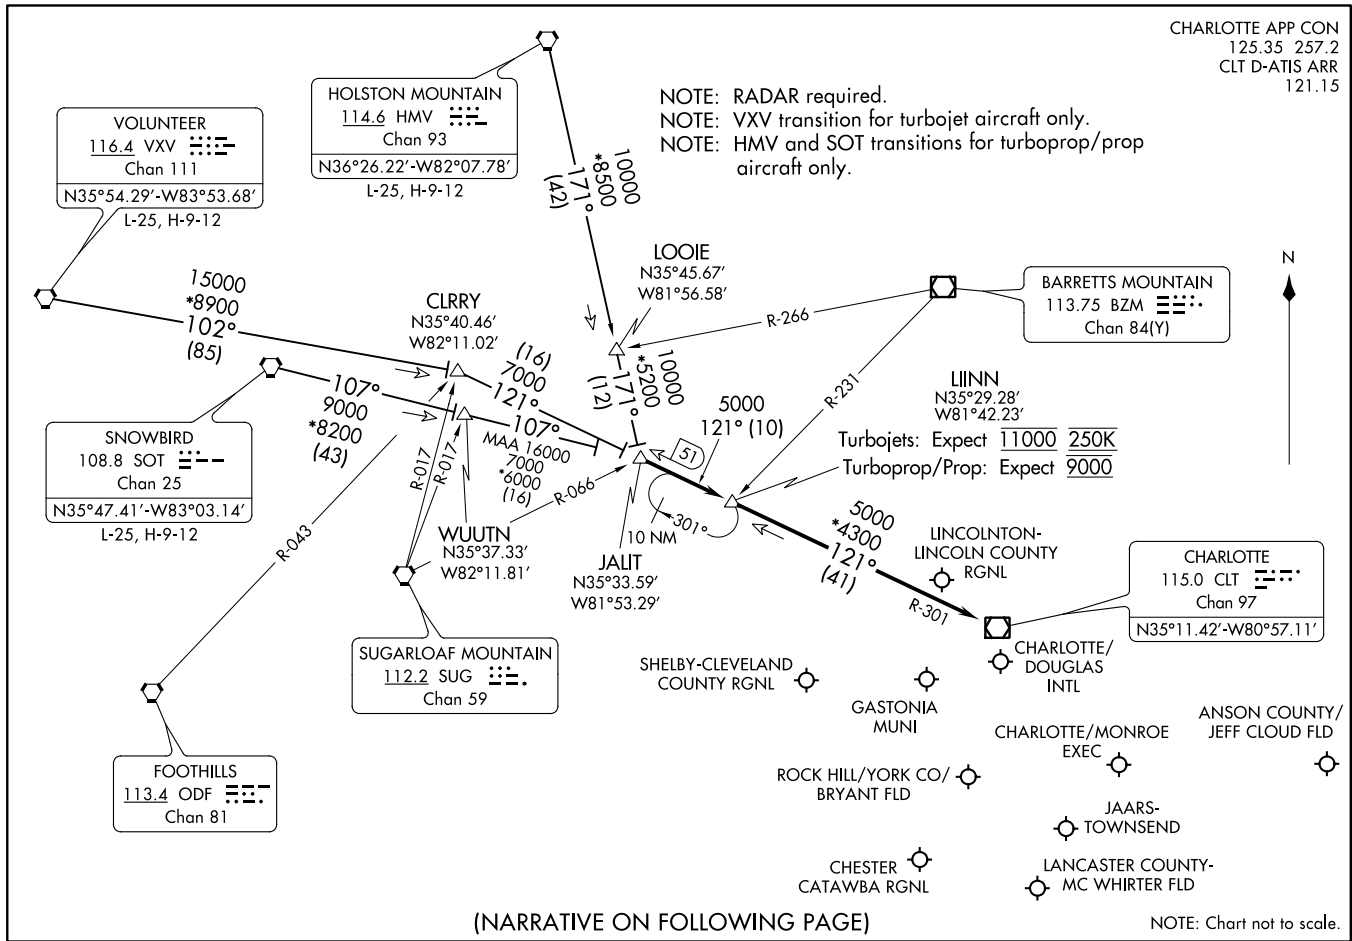

LIINN THREE ARRIVAL  
(JALIT.LIINN3) 08NOV18

CHARLOTTE, NORTH CAROLINA

ARRIVAL ROUTE DESCRIPTION

HOLSTON MOUNTAIN TRANSITION (HMV.LIINN3): From over HMV VORTAC on HMV R-171 to JALIT. Thence . . . .

SNOWBIRD TRANSITION (SOT.LIINN3): From over SOT VORTAC on SOT R-107 to JALIT. Thence . . . .

VOLUNTEER TRANSITION (VXV.LIINN3): From over VXV VORTAC on VXV R-102 to CLRRY, then on CLT R-301 to JALIT. Thence . . . .

. . . . from JALIT on CLT R-301 to LIINN, then on CLT R-301 to CLT VOR/DME. Expect RADAR vectors to destination airport or final approach course prior to CLT VOR/DME.

SE-2, 16 JUN 2022 to 14 JUL 2022

SE-2, 16 JUN 2022 to 14 JUL 2022