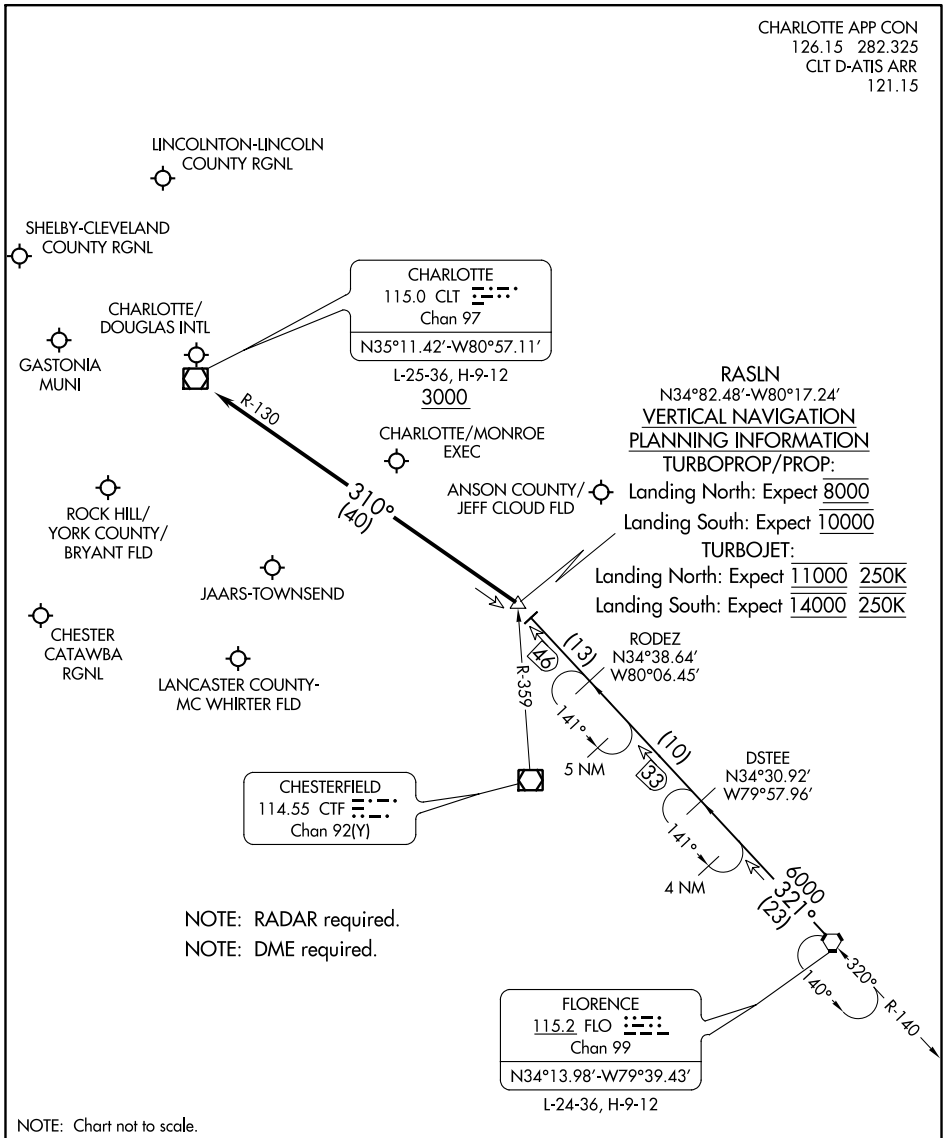

RASLN THREE ARRIVAL

CHARLOTTE, NORTH CAROLINA

CHARLOTTE APP CON
126.15 282.325
CLT D-ATIS ARR
121.15

ARRIVAL ROUTE DESCRIPTION

FLORENCE TRANSITION (FLO.RASLN3): From over FLO VORTAC on FLO R-321 to RASLN INT. Thence

. . . . from RASLN on CLT R-130 to cross CLT VOR/DME at or above 3000. Expect RADAR vectors to destination airport or final approach course prior to CLT VOR/DME.

RASLN THREE ARRIVAL

CHARLOTTE, NORTH CAROLINA

SE-2, 16 JUN 2022 to 14 JUL 2022

SE-2, 16 JUN 2022 to 14 JUL 2022