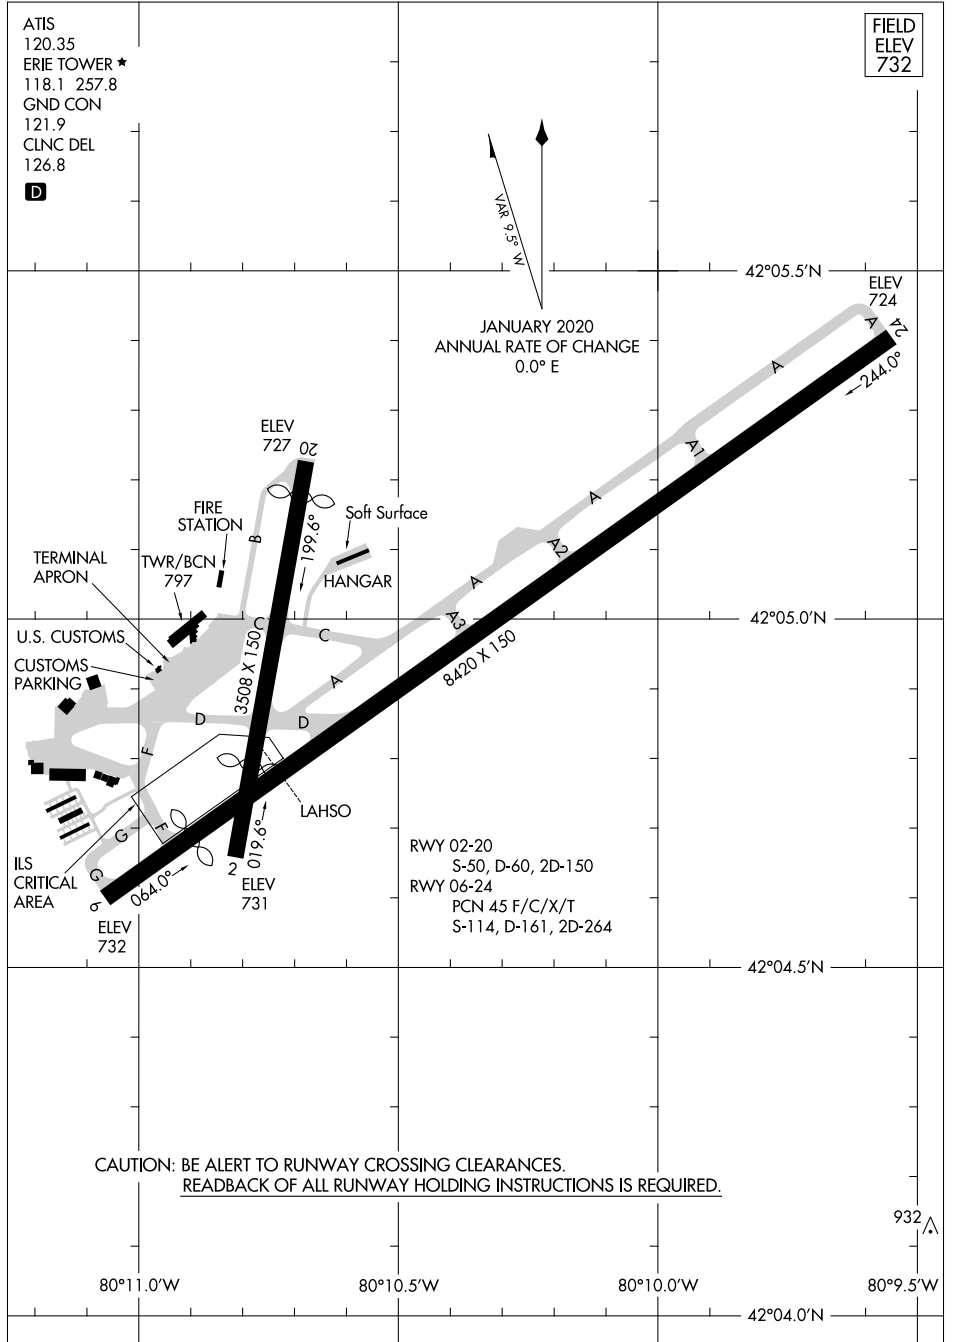

# AIRPORT DIAGRAM

AL-139 (FAA)

ERIE INTL/TOM RIDGE FLD (ERI)  
ERIE, PENNSYLVANIA

NE-4, 16 JUN 2022 to 14 JUL 2022

NE-4, 16 JUN 2022 to 14 JUL 2022

# AIRPORT DIAGRAM

ERIE, PENNSYLVANIA  
ERIE INTL/TOM RIDGE FLD (ERI)